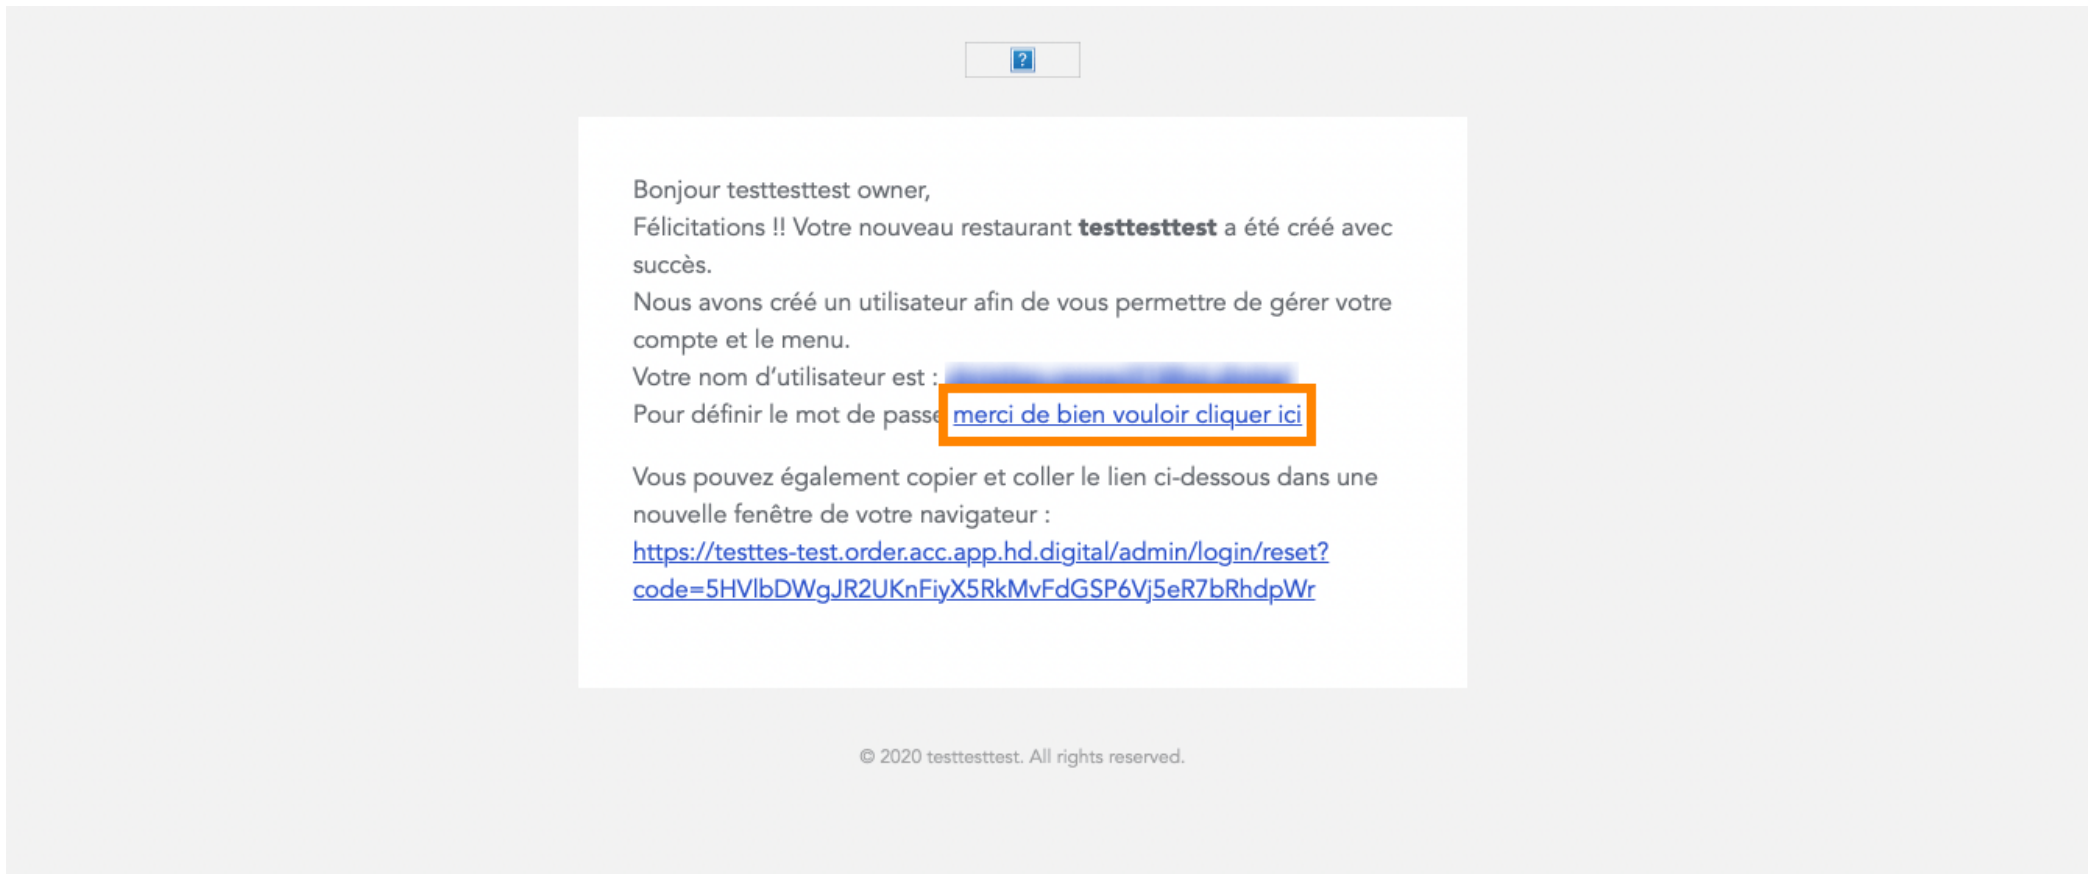

Első lépésként nyissa meg a kapott e-mailt, és kattintson a **kérem kattintson ide** .