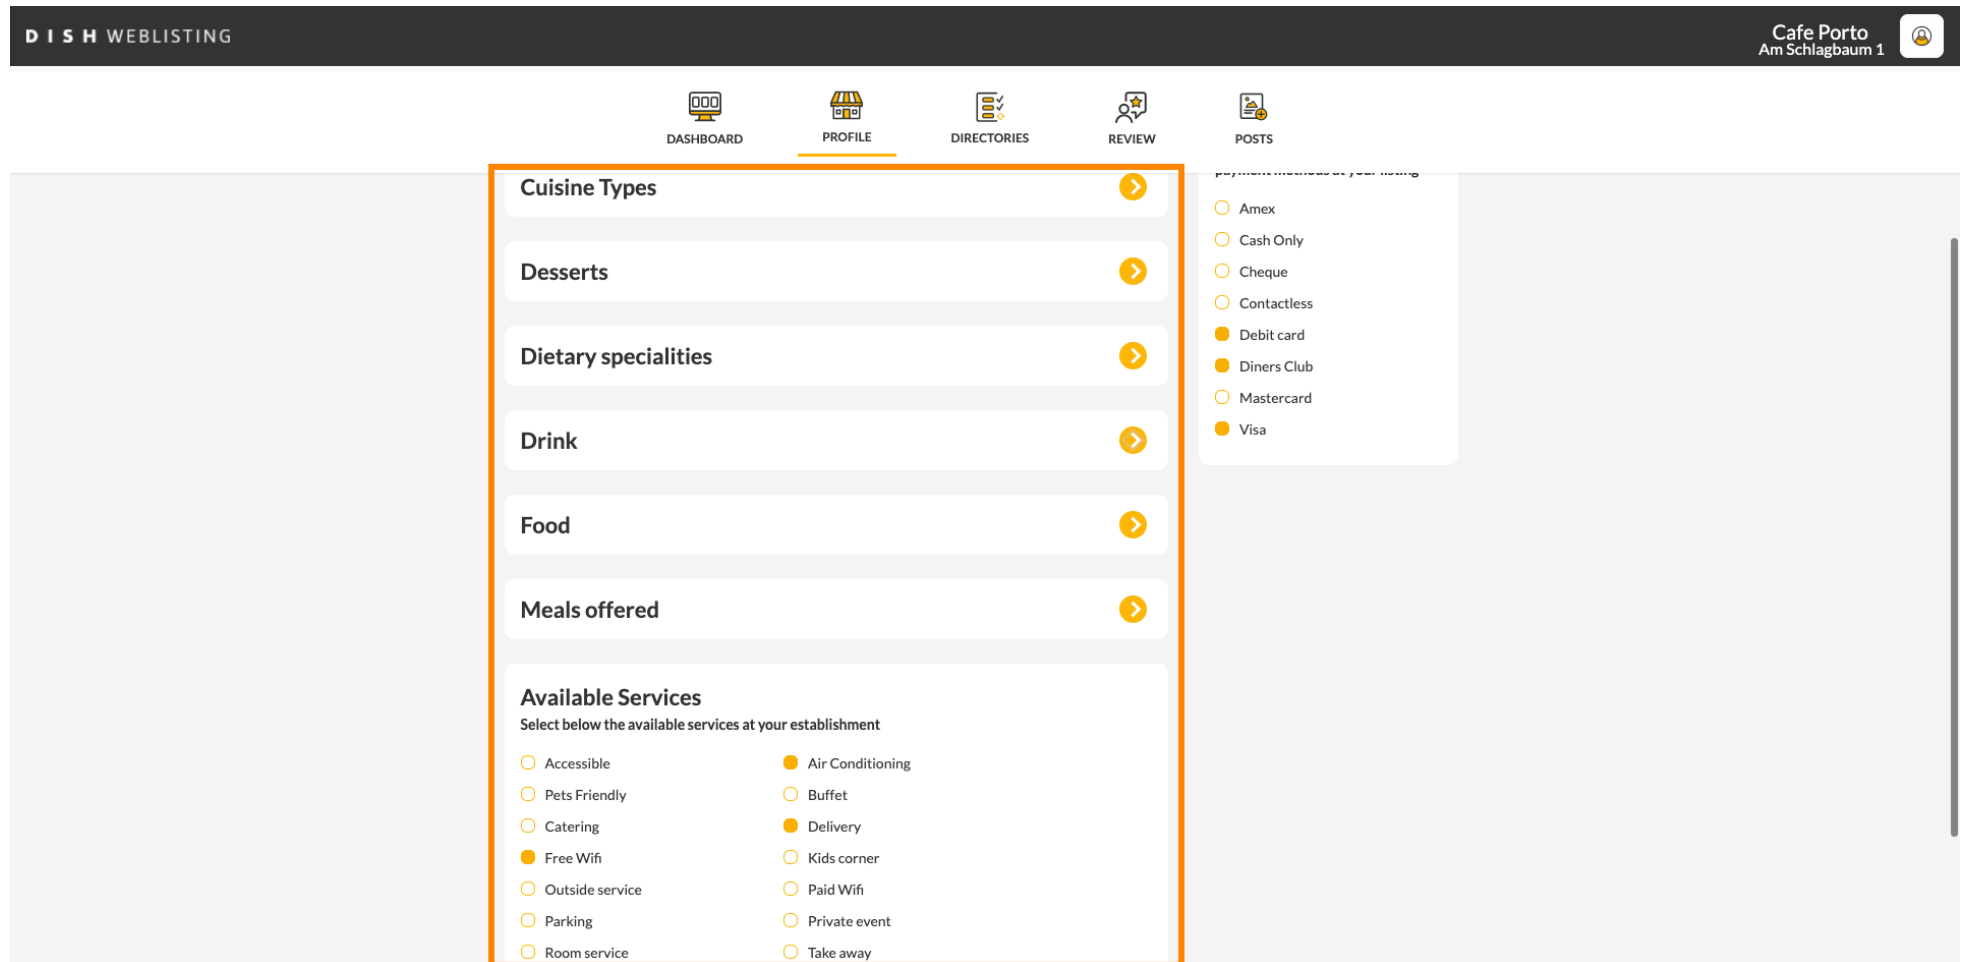

WEBSITE

Your profile is 100% complete

Aquí podrá actualizar sus **ofertas** , **tipos de cocina** , **postres** , **especialidades dietéticas** , **bebidas** , **alimentos** , **comidas ofrecidas** así como **servicios disponibles** .

Haga clic en una **categoría** que desee actualizar. Por ejemplo **beber**.

The screenshot shows the 'PROFILE' section of a business listing. The navigation bar includes DASHBOARD, PROFILE (active), DIRECTORIES, REVIEW, and POSTS. The main content area is divided into two columns. The left column contains categories: Cuisine Types, Desserts, Dietary specialities, Drink (highlighted with an orange border), Food, and Meals offered. The right column shows a list of payment methods: Amex, Cash Only, Cheque, Contactless, Debit card, Diners Club, Mastercard, and Visa. Below these is the 'Available Services' section with a list of options: Accessible, Pets Friendly, Catering, Free Wifi, Outside service, Parking, Room service, Air Conditioning, Buffet, Delivery, Kids corner, Paid Wifi, Private event, and Take away.