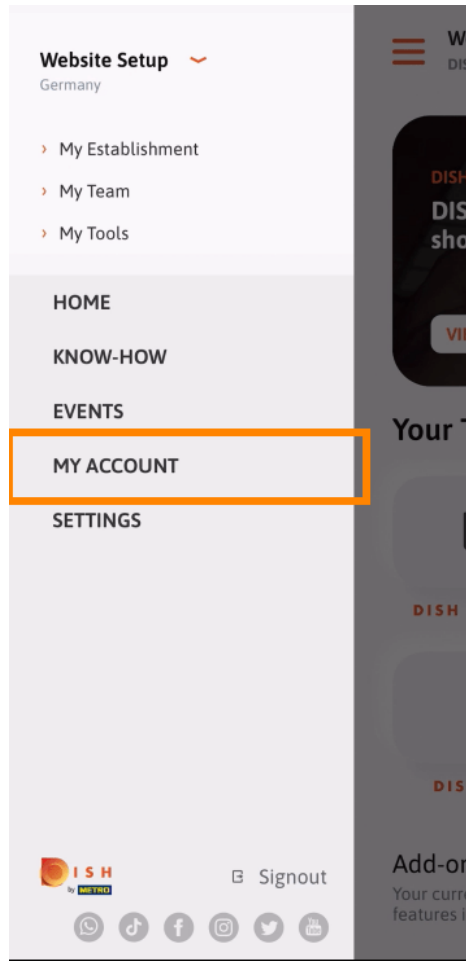

The first step is to open the DISH mobile app and to click on the **menu icon**.

Select **my account** to open your information.

 You now are able to edit details regarding your account. **Note: Click on the information you want to edit.**

Scan to go to the interactive player