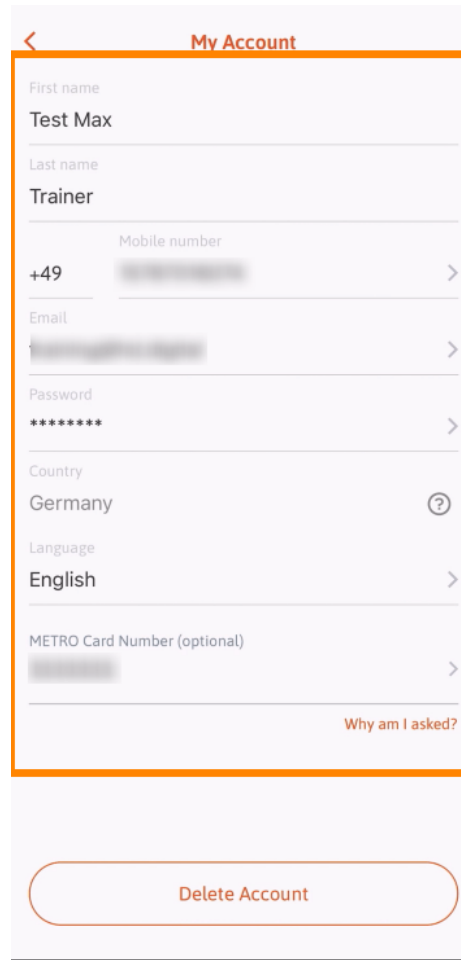

The first step is to open the DISH mobile app and to click on the **menu icon**.

Select **my account** to open your information.

 You now are able to edit details regarding your account. **Note: Click on the information you want to edit.**

Scan to go to the interactive player