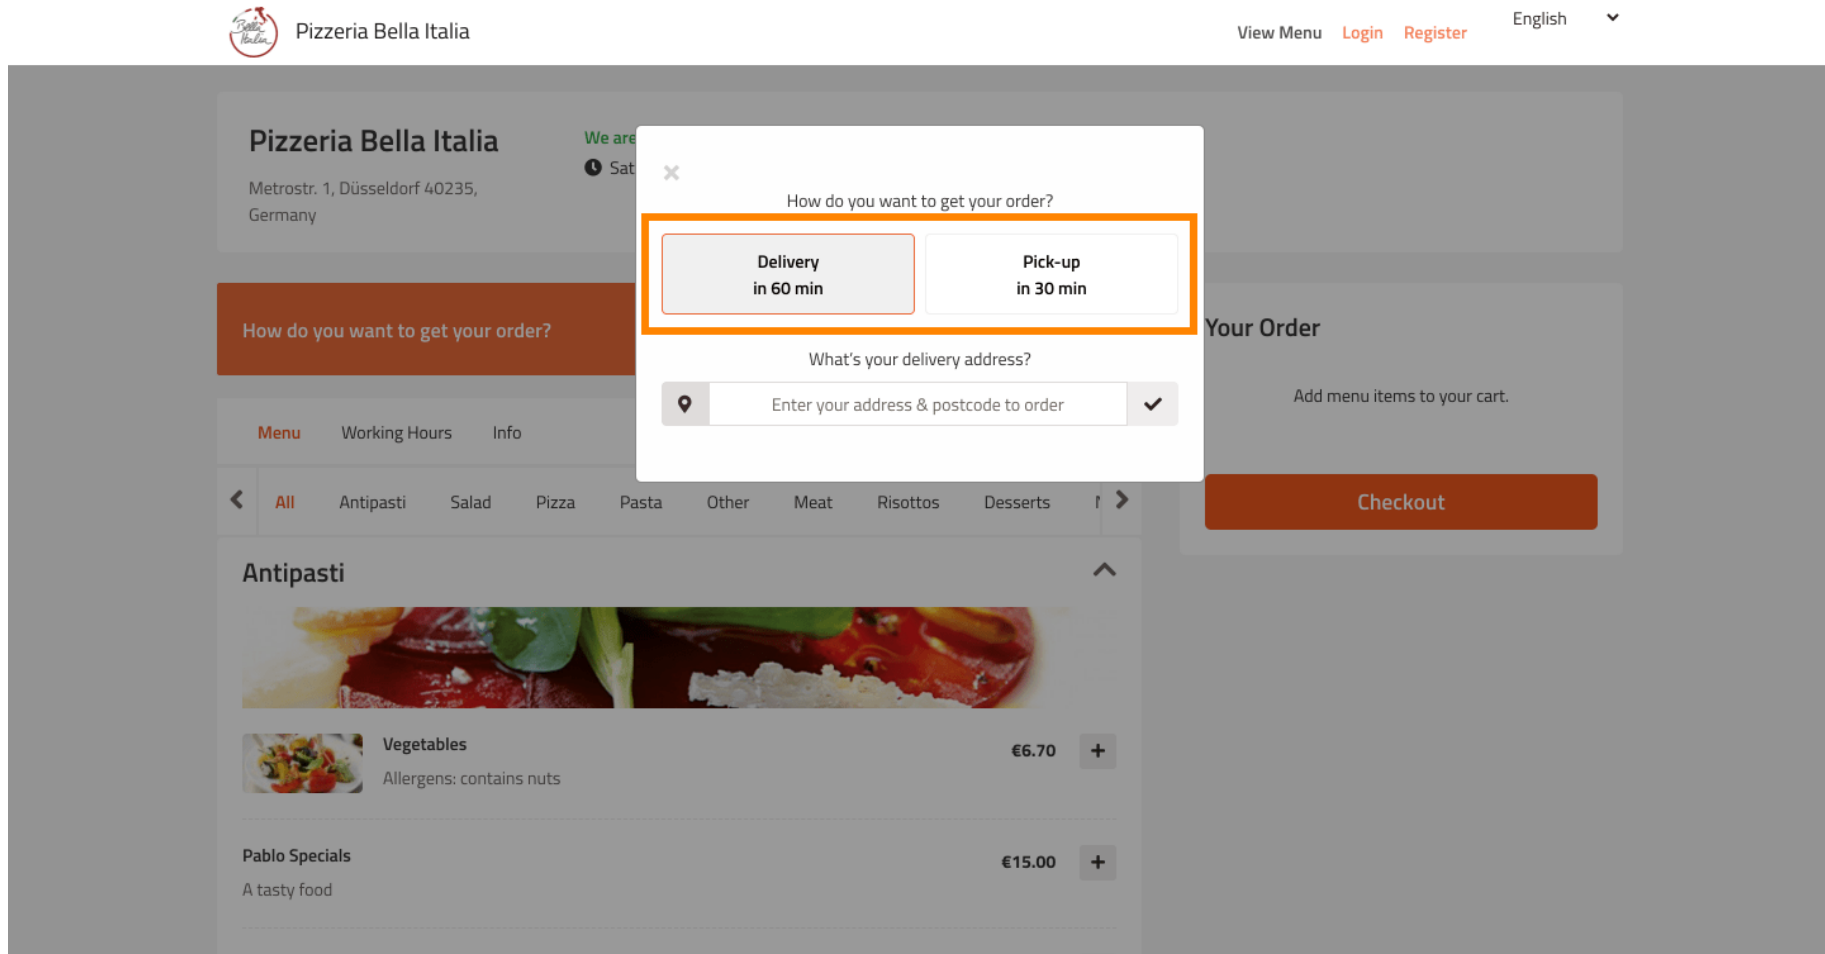

A pop-up window will open. Now choose between **delivery** or **pick-up**.