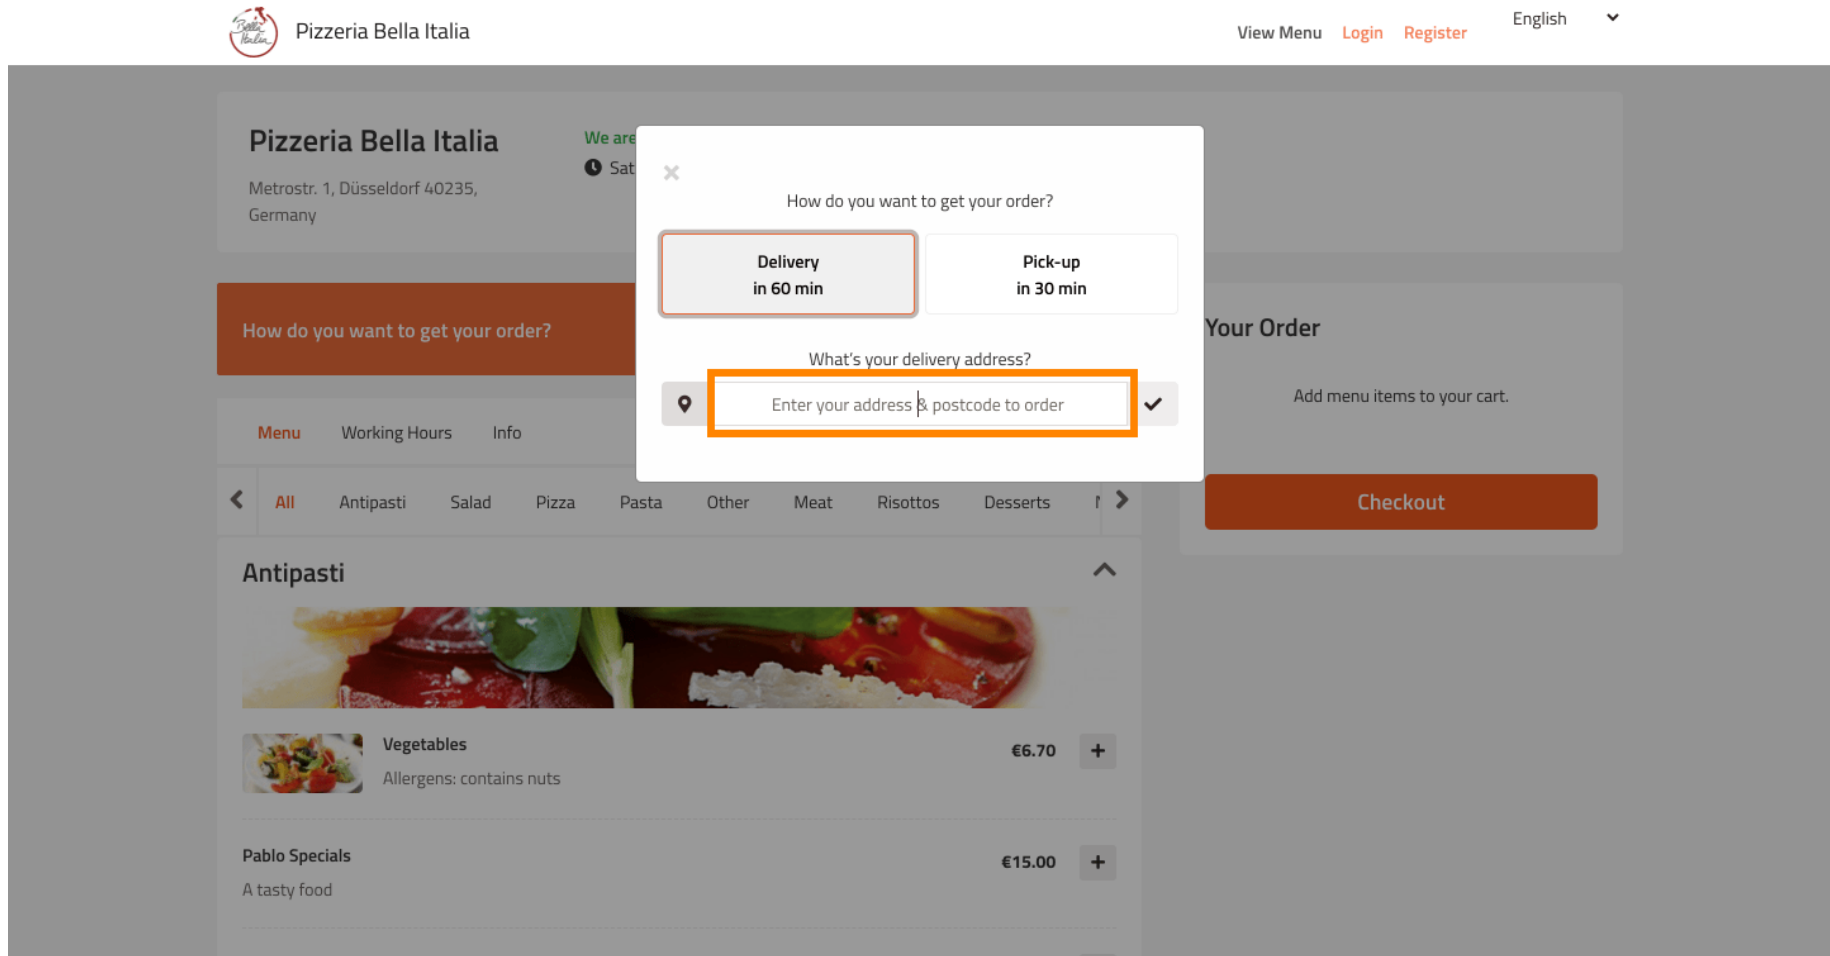

And confirm it by clicking on the **check mark**.

Now choose if you would like the order delivered as **soon as possible** or **later**.

The screenshot displays the Pizzeria Bella Italia website interface. A modal window is open, asking the user how they want to get their order. The modal has a close button (X) in the top left corner. It contains the following elements:

The background of the website is dimmed. Visible elements include the Pizzeria Bella Italia logo and name, the address "Metrostr. 1, Düsseldorf 40235, Germany", a "View Menu" link, "Login" and "Register" links, and a language selector set to "English". The main content area shows a "Menu" section with "Antipasti" selected, featuring a "Vegetables" item with an allergen warning "contains nuts". A "Pablo Specials" section is also visible. On the right side, a "Your Order" section shows "Add menu items to your cart." and a "Checkout" button.