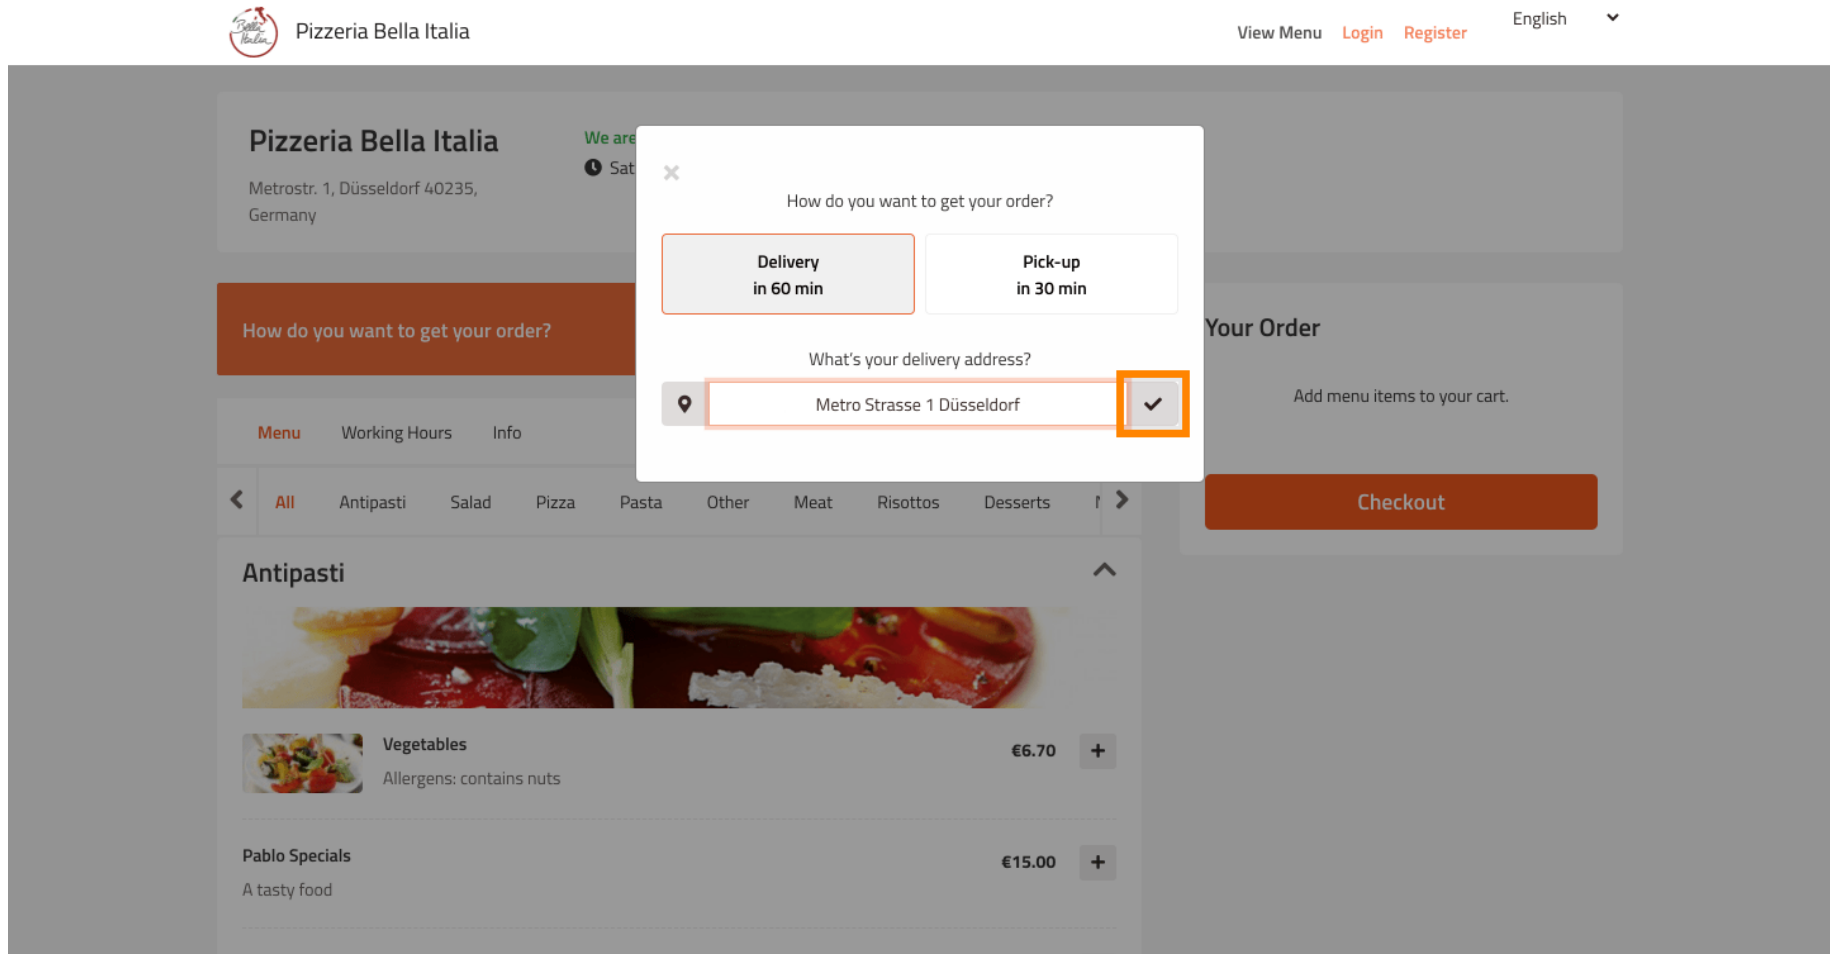

And confirm it by clicking on the **check mark**.

Now choose if you would like the order delivered as **soon as possible** or **later**.

The screenshot displays the Pizzeria Bella Italia website interface. A modal window is open, asking the user how they want to get their order. The modal has a close button (X) in the top left corner. It contains the following elements:

The background of the website is dimmed. Visible elements include the Pizzeria Bella Italia logo and name, the address "Metrostr. 1, Düsseldorf 40235, Germany", a "View Menu" link, "Login" and "Register" links, and a language selector set to "English". The main content area shows a "Menu" section with "Antipasti" selected, featuring a "Vegetables" item with an allergen warning "contains nuts". A "Pablo Specials" section is also visible. On the right side, a "Your Order" section shows "Add menu items to your cart." and a "Checkout" button.