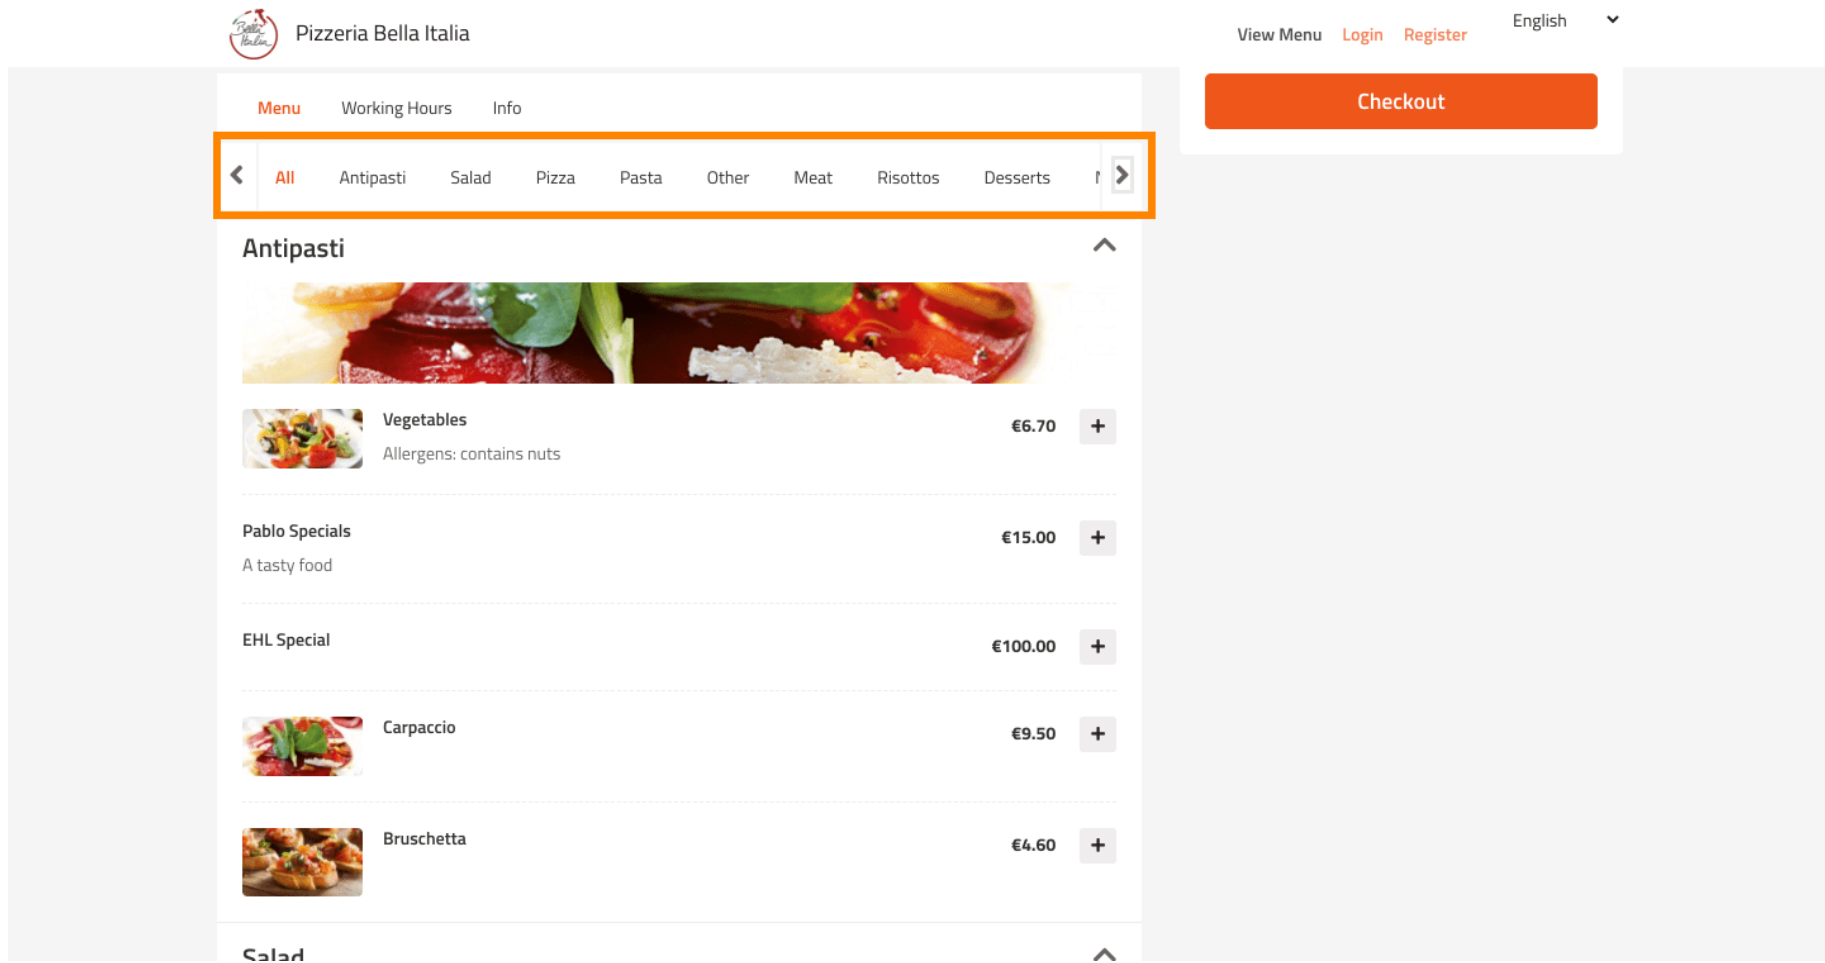

Your Order
Add menu items to your cart.

Checkout

If you want to adjust your order settings simply click on **edit**.

The screenshot shows the online ordering interface for Pizzeria Bella Italia. At the top left is the logo and name. The top right contains navigation links: 'View Menu', 'Login', 'Register', and 'English'. The main content area is divided into several sections:

- Pizzeria Bella Italia**: Includes the address 'Metrostr. 1, Düsseldorf 40235, Germany' and a status indicator 'We are open' with hours 'Saturday 10:00 - 15:00'.
- Your order settings**: Shows the current location and time. An orange 'Edit' button is visible.
- Menu**: A horizontal navigation bar with categories: 'Menu', 'Working Hours', 'Info', 'All', 'Antipasti', 'Salad', 'Pizza', 'Pasta', 'Other', 'Meat', 'Risottos', 'Desserts'.
- Antipasti**: A section featuring a large image of a dish and a list of items:
 - Vegetables**: Price €6.70, with a '+' button. Note: 'Allergens: contains nuts'.
 - Pablo Specials**: Price €15.00, with a '+' button.
- Your Order**: A summary box with the text 'Add menu items to your cart.' and a large orange 'Checkout' button.

By clicking on the **arrows** on the **left** and **right** side you will scroll through all the categories.

To add a menu item to your cart simply click on the **plus icon**.

The screenshot shows the Pizzeria Bella Italia menu interface. At the top left is the restaurant logo and name. At the top right are navigation links: 'View Menu', 'Login', 'Register', and 'English' with a dropdown arrow. The menu is divided into sections: 'Salad', 'Calabrese', 'Pizza', and 'Pasta'. Each item has a small image, a name, a price, and a plus icon. The plus icon for 'Pizza Margherita' is highlighted with an orange box.