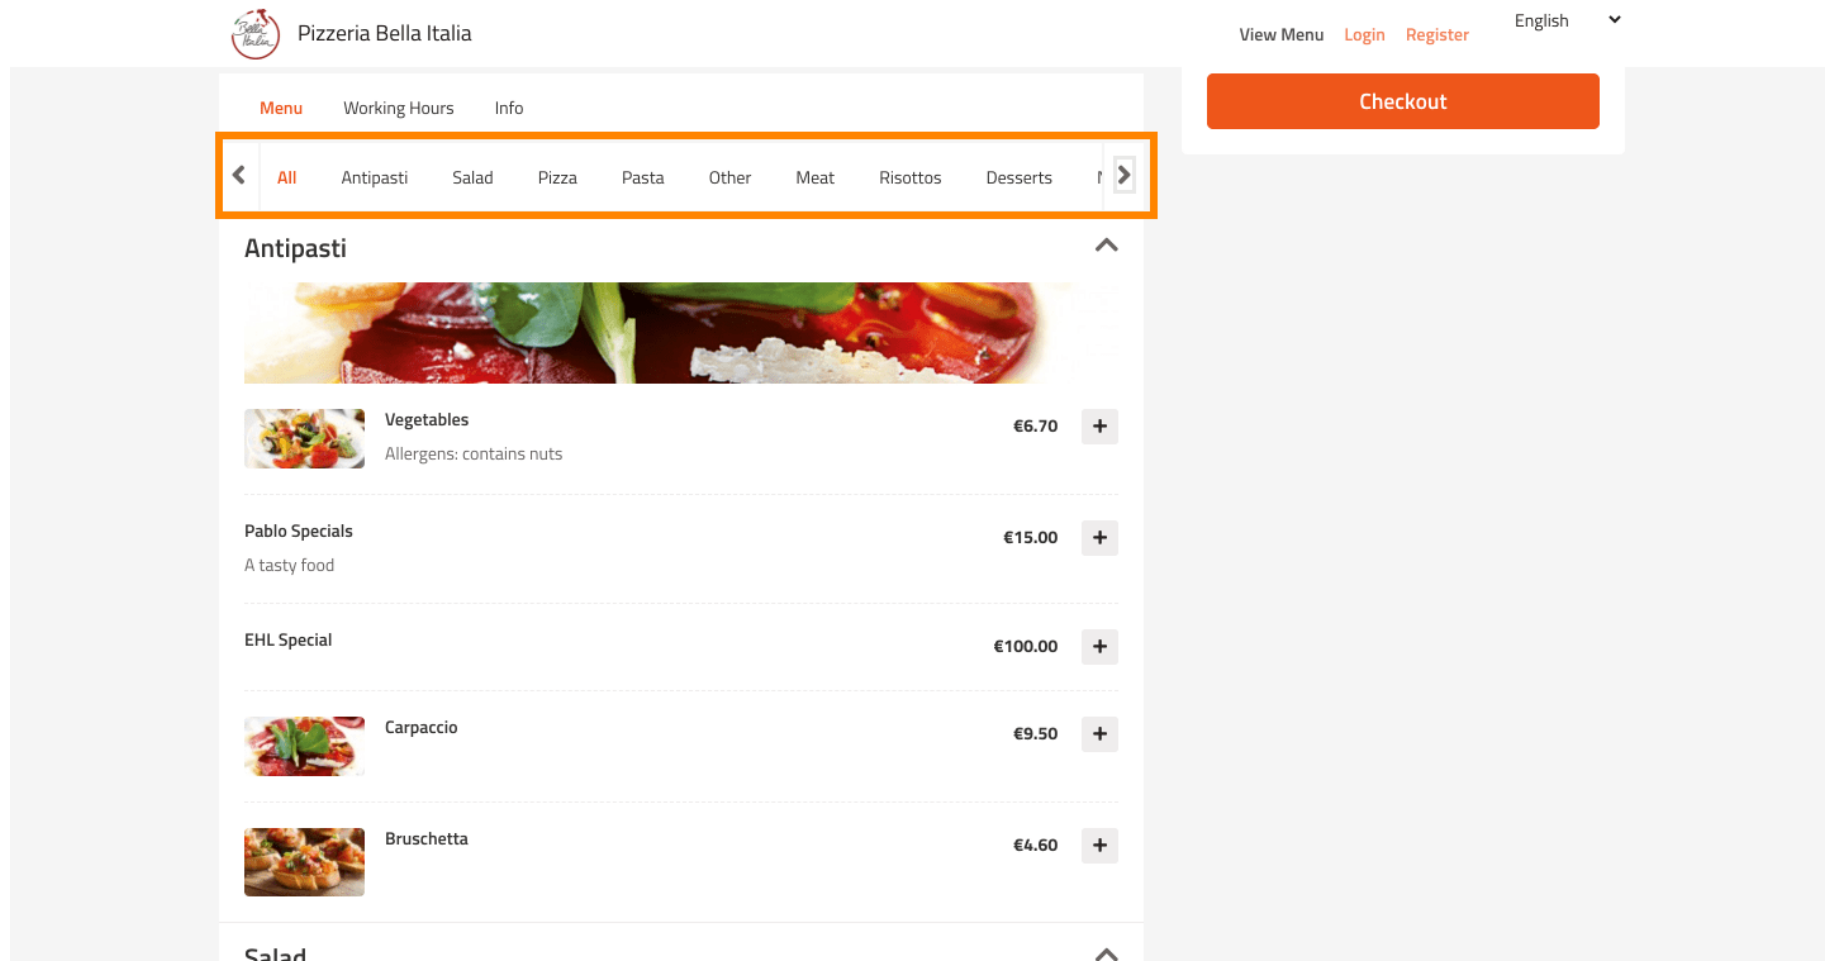

En cliquant sur les **flèches** à **gauche** et à **droite**, vous ferez défiler toutes les catégories.