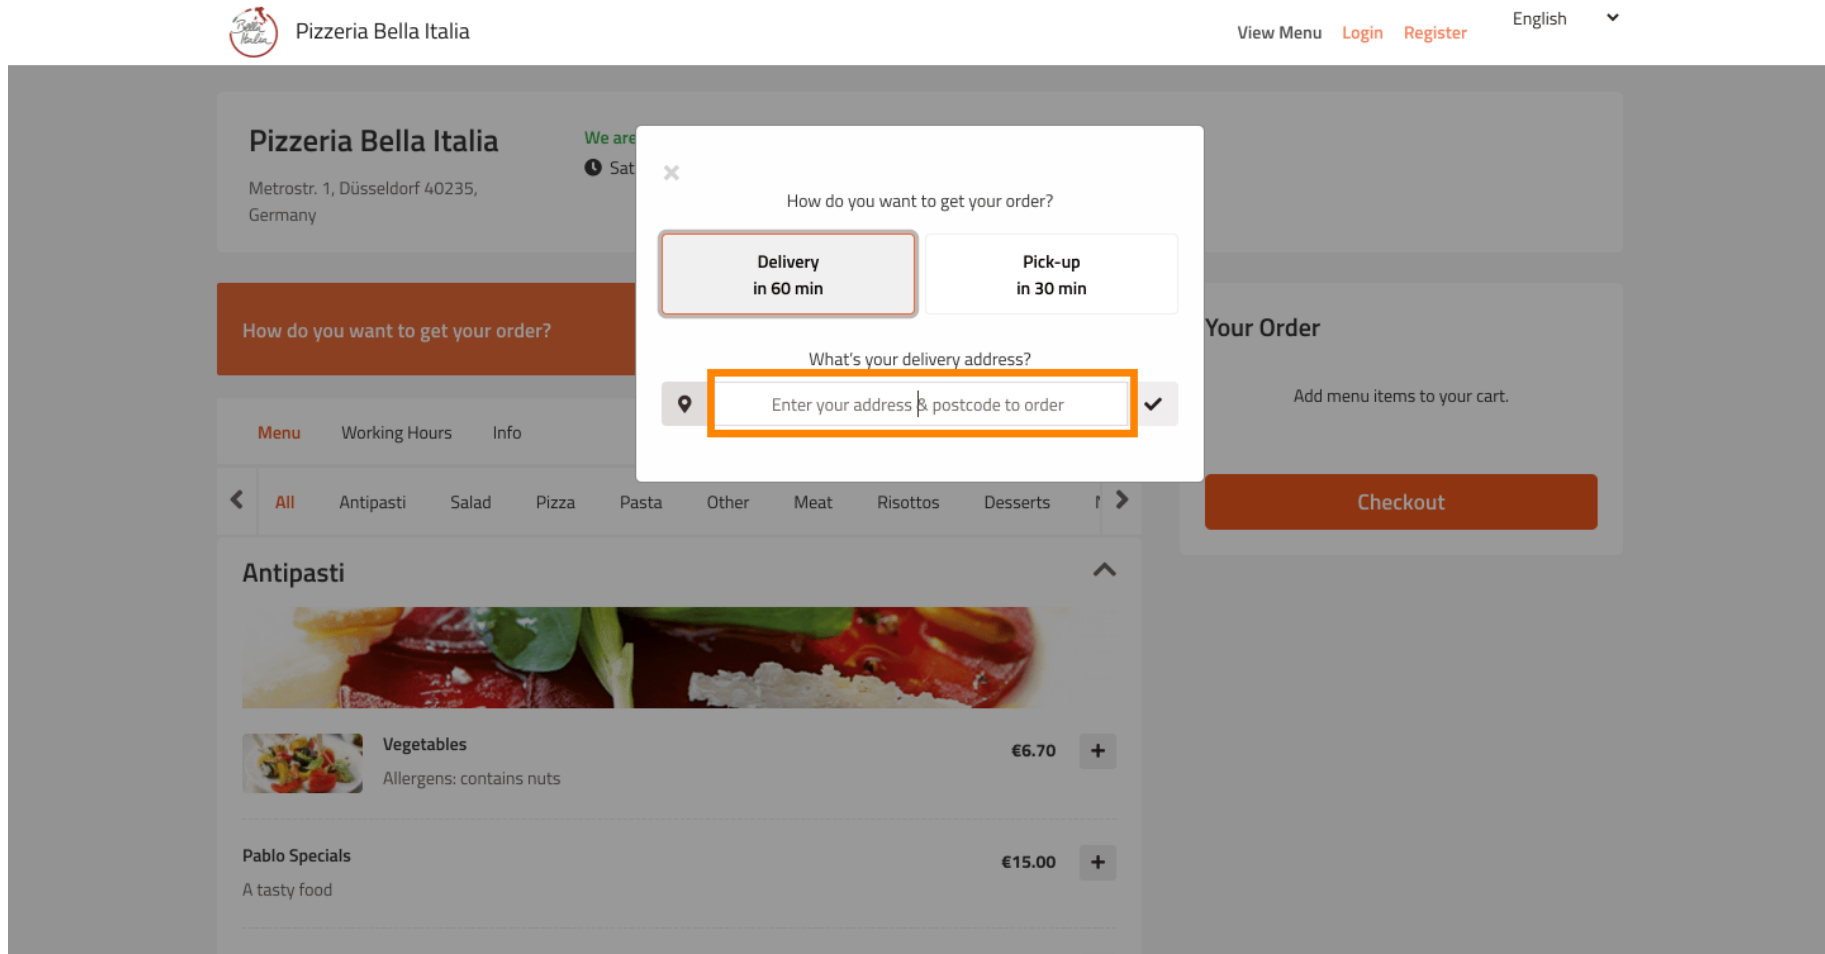

Si vous choisissez de vous faire livrer votre commande, indiquez votre **adresse de livraison** .