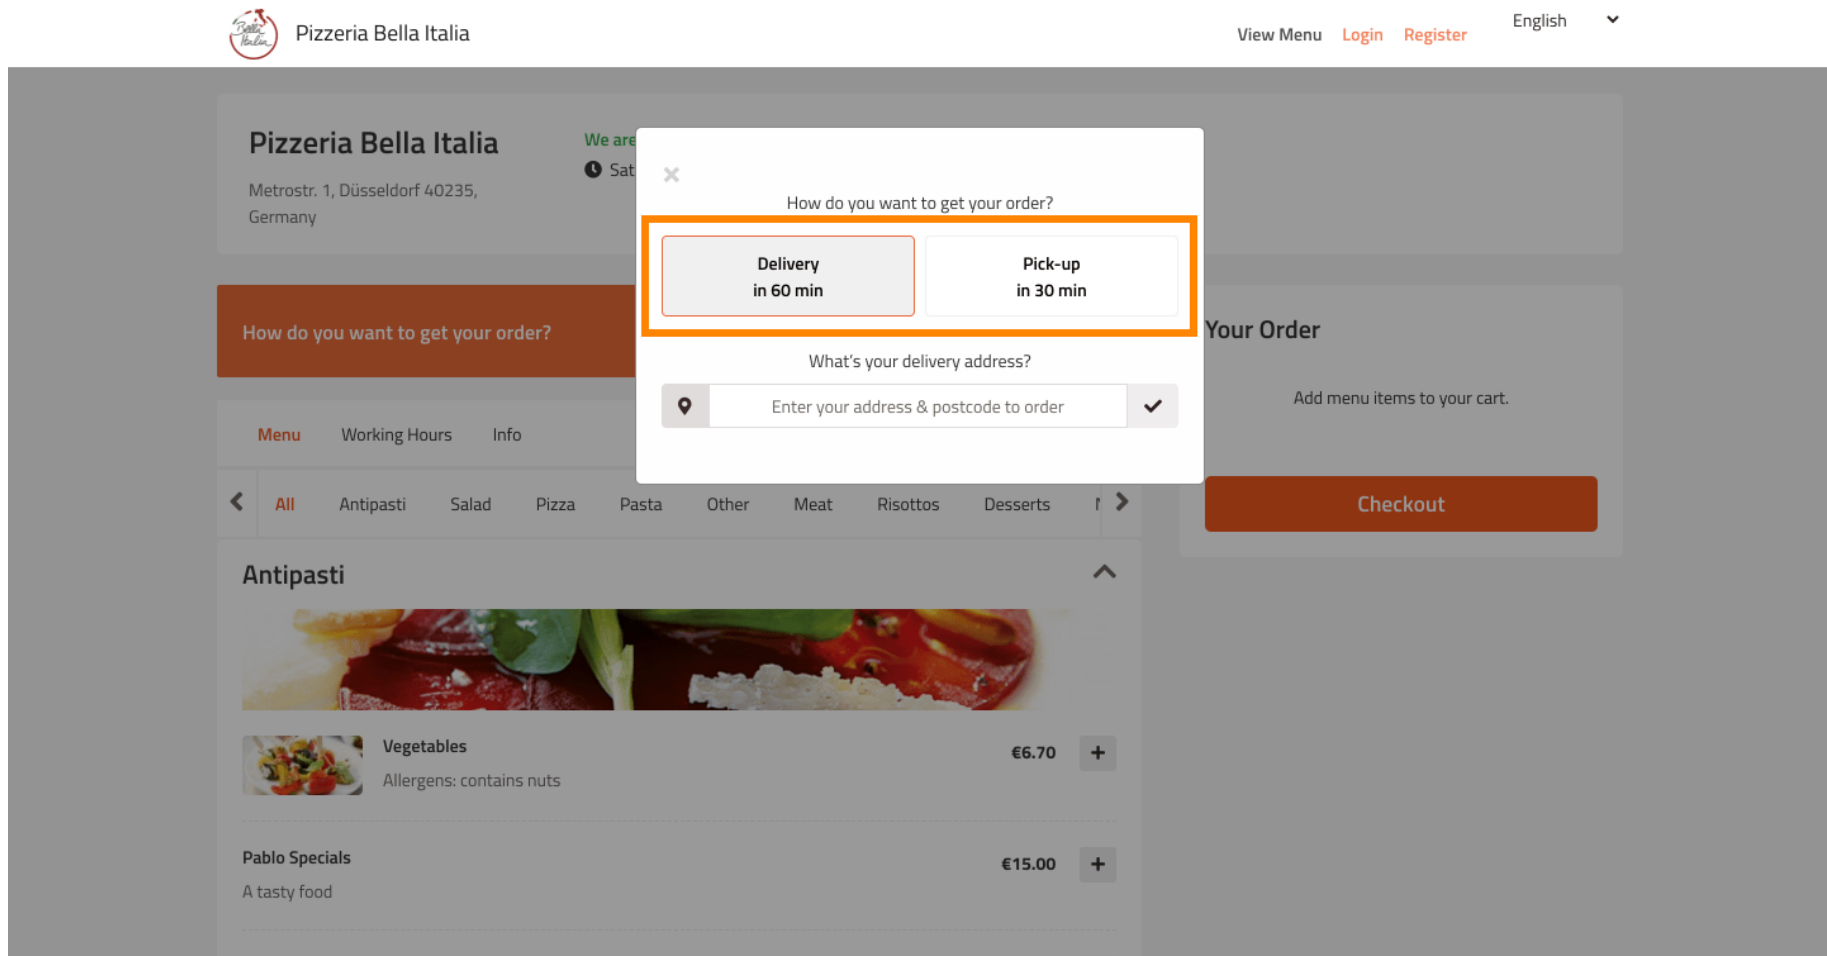

Une fenêtre pop-up s'ouvrira. Choisissez maintenant entre **la livraison** ou **le retrait**.