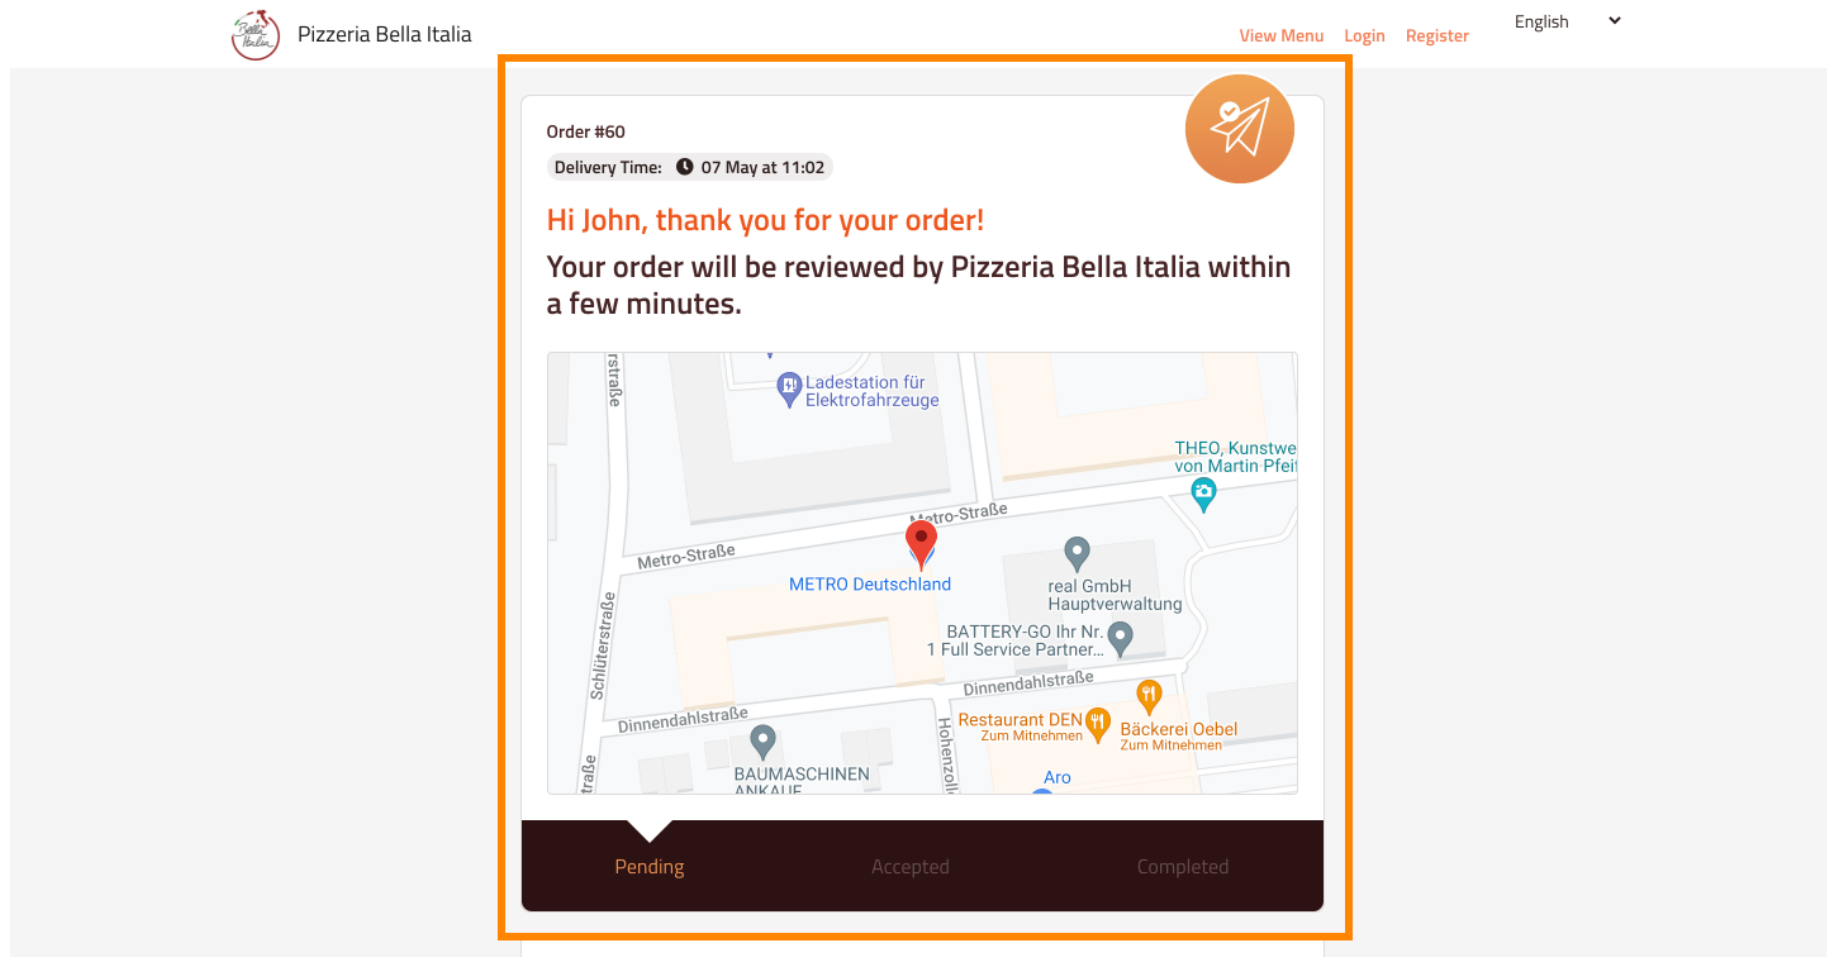

Après avoir passé la commande, vous serez redirigé vers la **confirmation de commande** . **Remarque :** à la fin de chaque commande, vous verrez une confirmation.