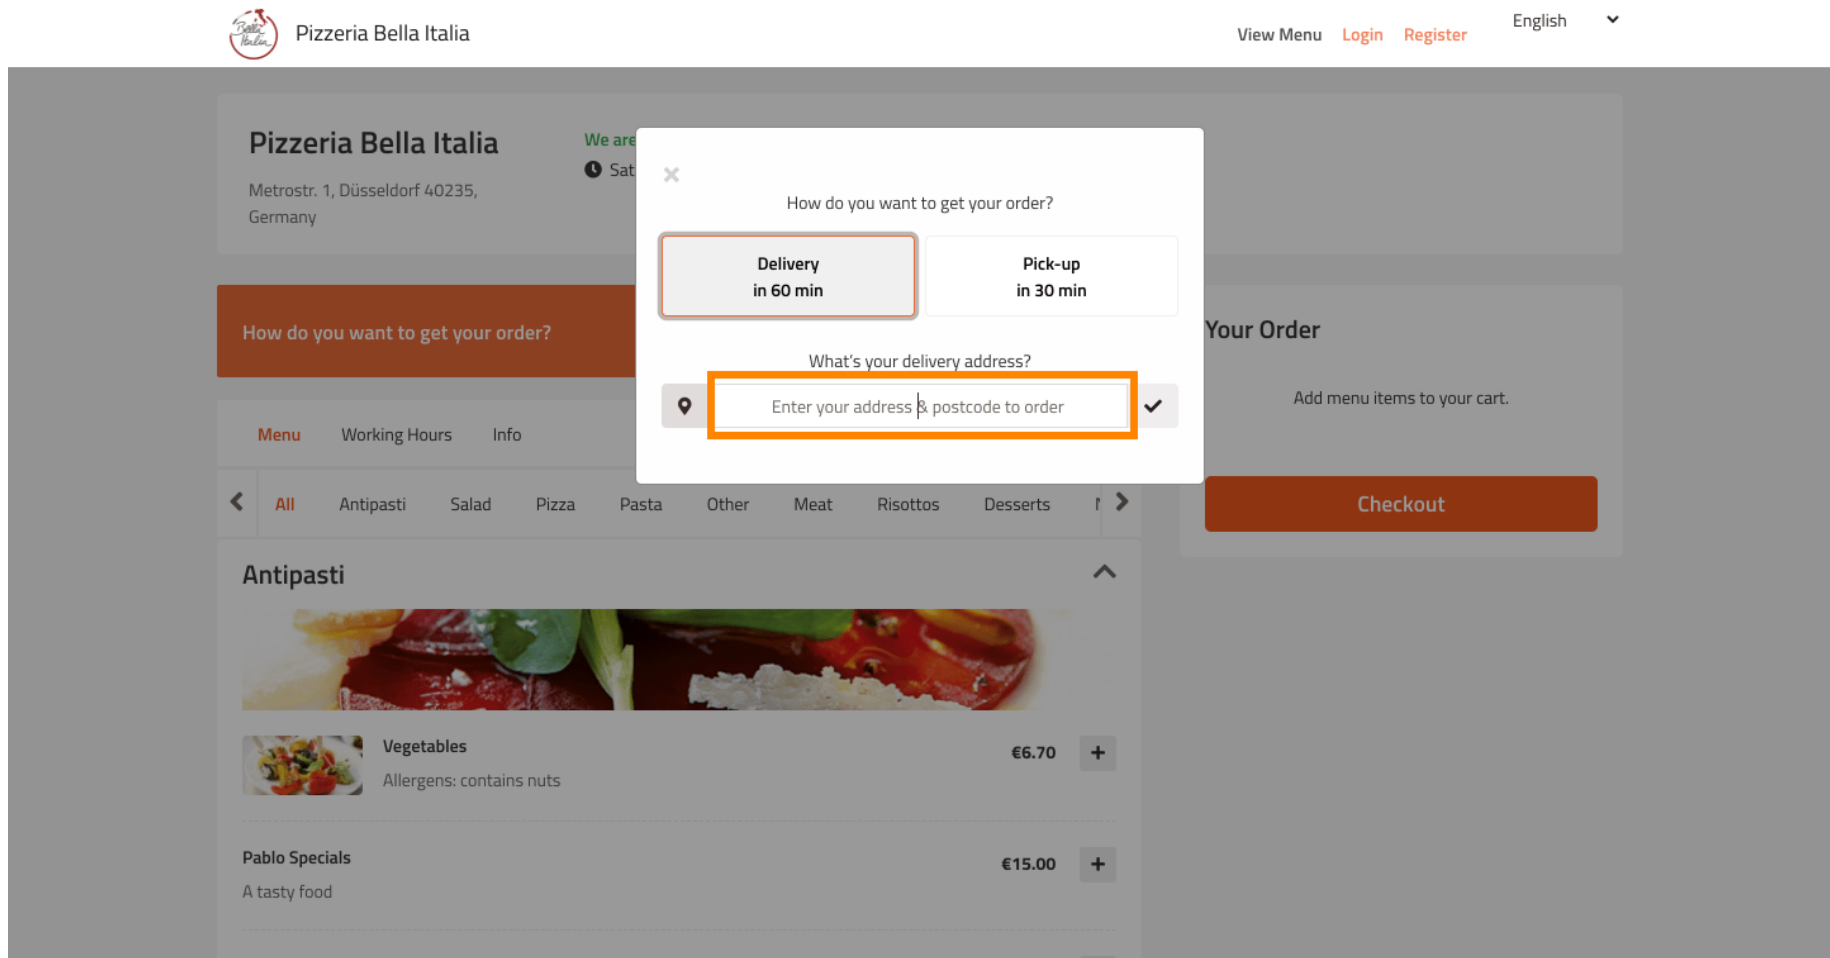

### Your Order

Add menu items to your cart.

Si aprirà una finestra pop-up. Ora scegli tra **consegna** o **ritiro**.

**T** Se scegli di farti consegnare l'ordine, inserisci l' **indirizzo di consegna** .

E confermatelo cliccando sul **segno di spunta** .

The screenshot shows the Pizzeria Bella Italia website interface. At the top, the logo and name 'Pizzeria Bella Italia' are visible, along with navigation links for 'View Menu', 'Login', 'Register', and 'English'. The main content area displays the restaurant's address: 'Metrostr. 1, Düsseldorf 40235, Germany'. A modal dialog is open, asking 'How do you want to get your order?'. It offers two options: 'Delivery in 60 min' and 'Pick-up in 30 min'. Below this, it asks 'What's your delivery address?' and shows a text input field containing 'Metro Strasse 1 Düsseldorf'. A checkmark icon is highlighted in an orange box, indicating the confirmation step. The background shows a menu section with 'Antipasti' items like 'Vegetables' (€6.70) and 'Pablo Specials' (€15.00). A 'Checkout' button is visible at the bottom right.