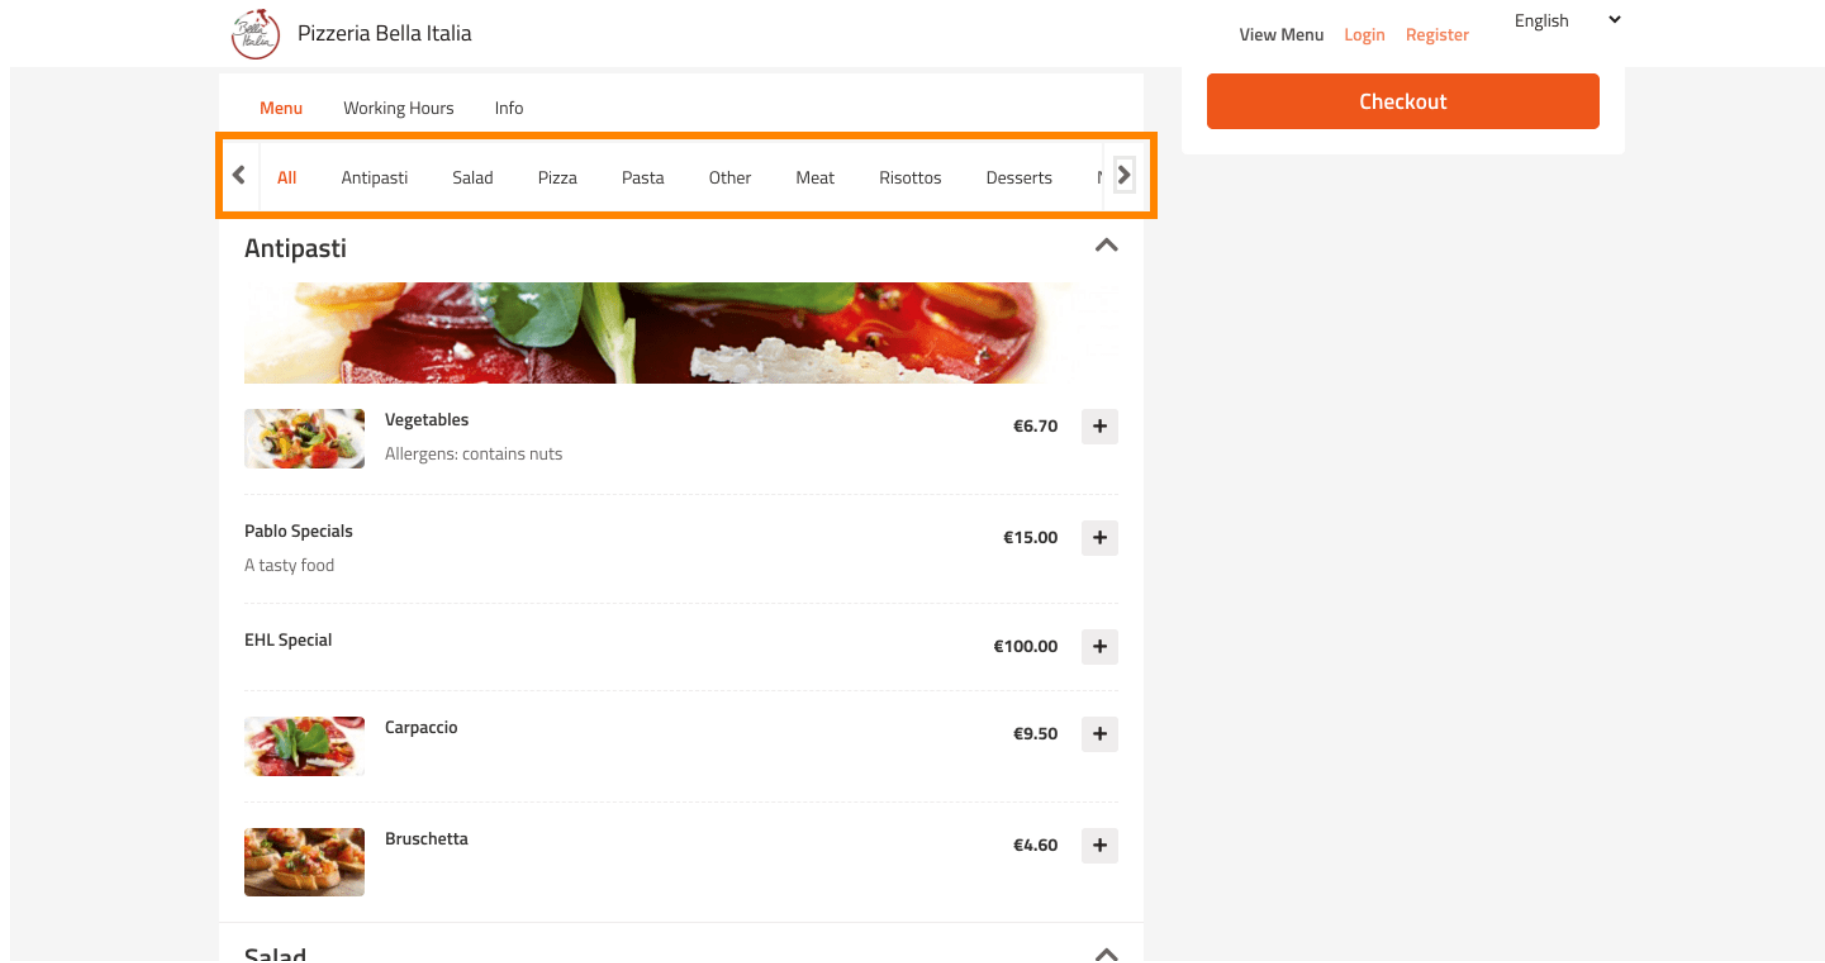

👉 Cliccando sulle **frecche** a **sinistra** e a **destra** potrete scorrere tutte le categorie.

Per aggiungere una voce di menu al carrello, basta cliccare sull'icona **più**.

The screenshot shows a mobile application interface for 'Pizzeria Bella Italia'. At the top, there is a header with the restaurant name and a logo. To the right of the header are navigation links: 'View Menu', 'Login', 'Register', and 'English' with a dropdown arrow. The main content area displays a menu with several items. Each item consists of a small image, the item name, a description, the price, and a plus sign icon. The 'Pizza Margherita' item is highlighted with an orange border around its plus sign icon. Below the menu items, there are section headers for 'Pizza' and 'Pasta' with upward-pointing arrows.