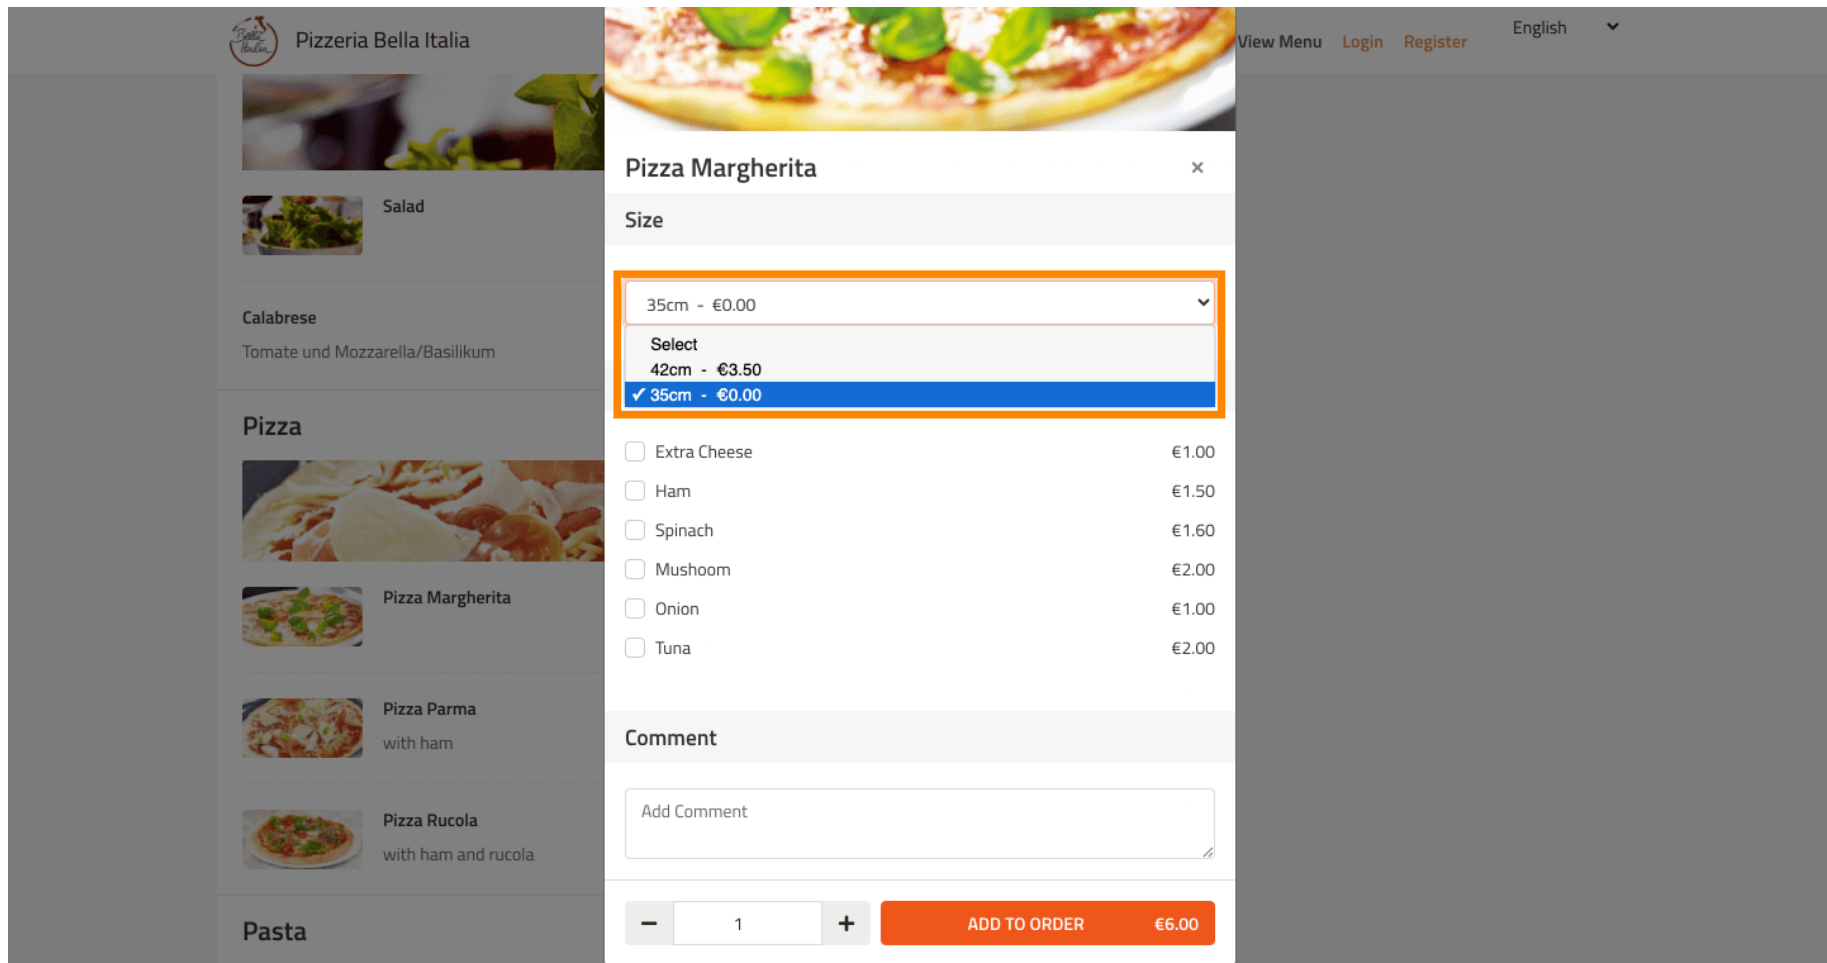

Alcune voci di menu offrono **opzioni extra** da aggiungere. Queste verranno visualizzate in una finestra pop-up.