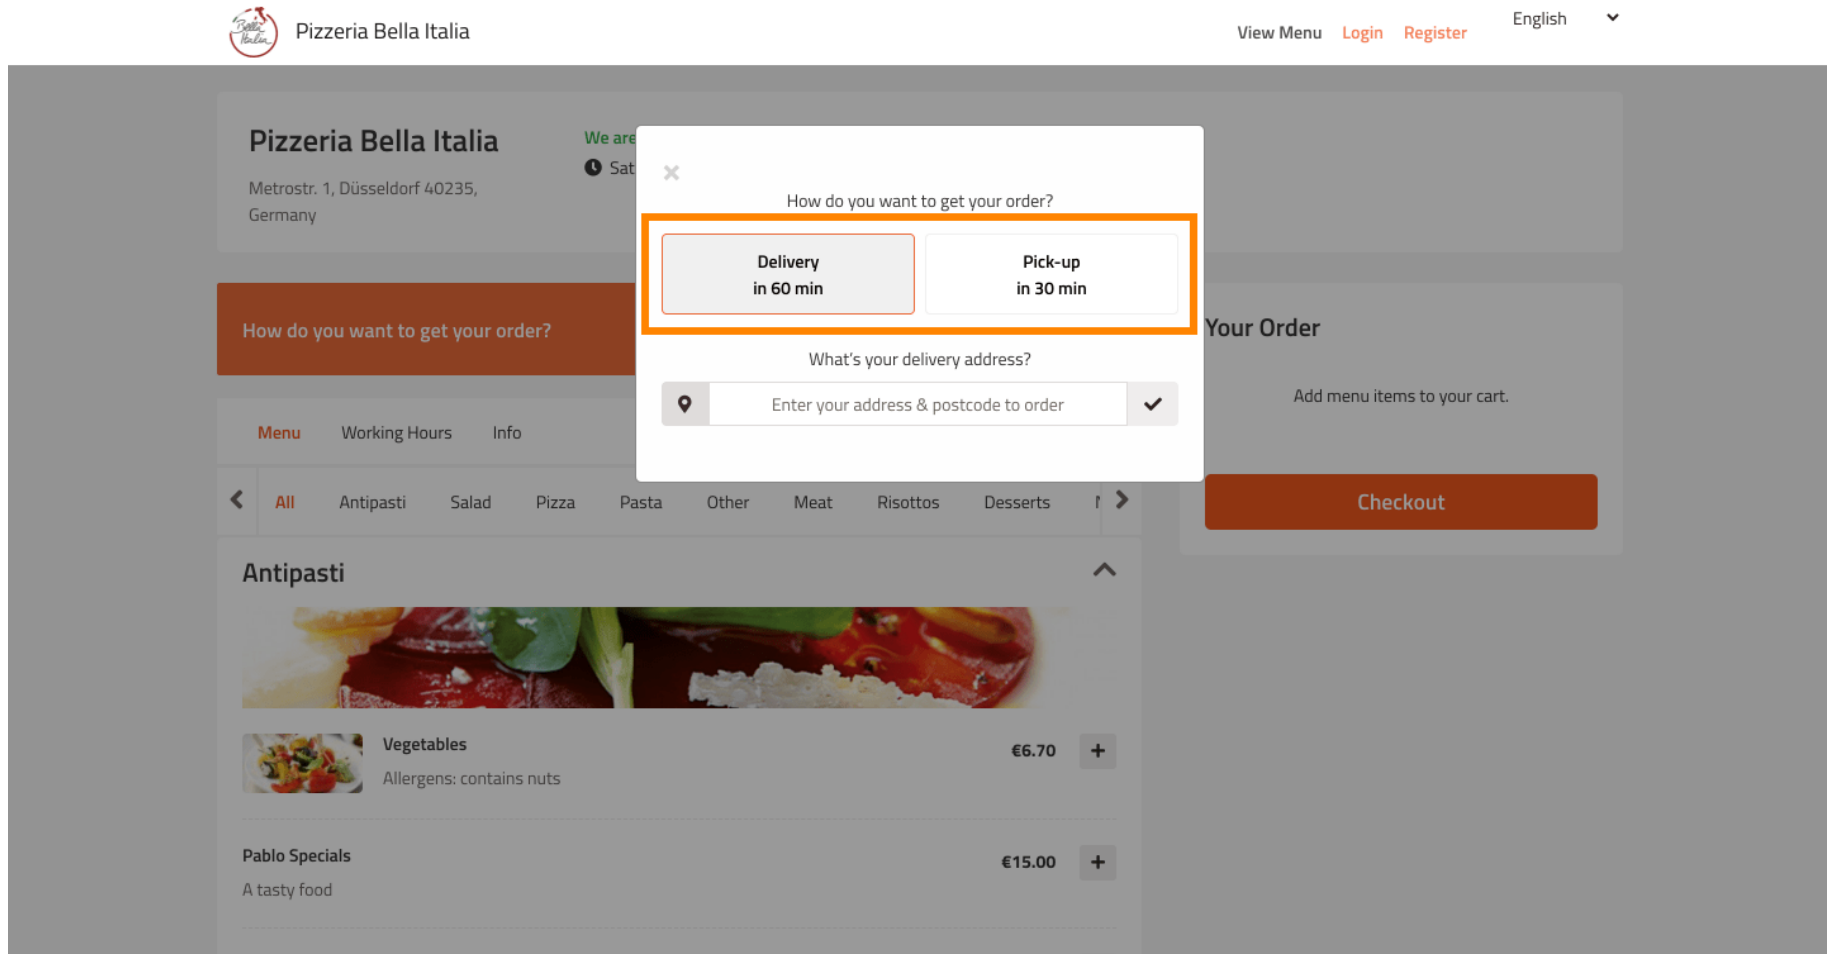

### Your Order

Add menu items to your cart.

Si aprirà una finestra pop-up. Ora scegli tra **consegna** o **ritiro**.

**T** Se scegli di farti consegnare l'ordine, inserisci l' **indirizzo di consegna** .

E confermatelo cliccando sul **segno di spunta** .

The screenshot shows the Pizzeria Bella Italia website interface. At the top, the logo and name 'Pizzeria Bella Italia' are visible, along with navigation links for 'View Menu', 'Login', 'Register', and 'English'. The main content area displays the restaurant's address: 'Metrostr. 1, Düsseldorf 40235, Germany'. A modal dialog is open, asking 'How do you want to get your order?'. It offers two options: 'Delivery in 60 min' and 'Pick-up in 30 min'. Below this, it asks 'What's your delivery address?' and shows a text input field containing 'Metro Strasse 1 Düsseldorf'. A checkmark icon is highlighted in an orange box, indicating the confirmation step. The background shows a menu section with 'Antipasti' items like 'Vegetables' (€6.70) and 'Pablo Specials' (€15.00). A 'Checkout' button is visible at the bottom right.