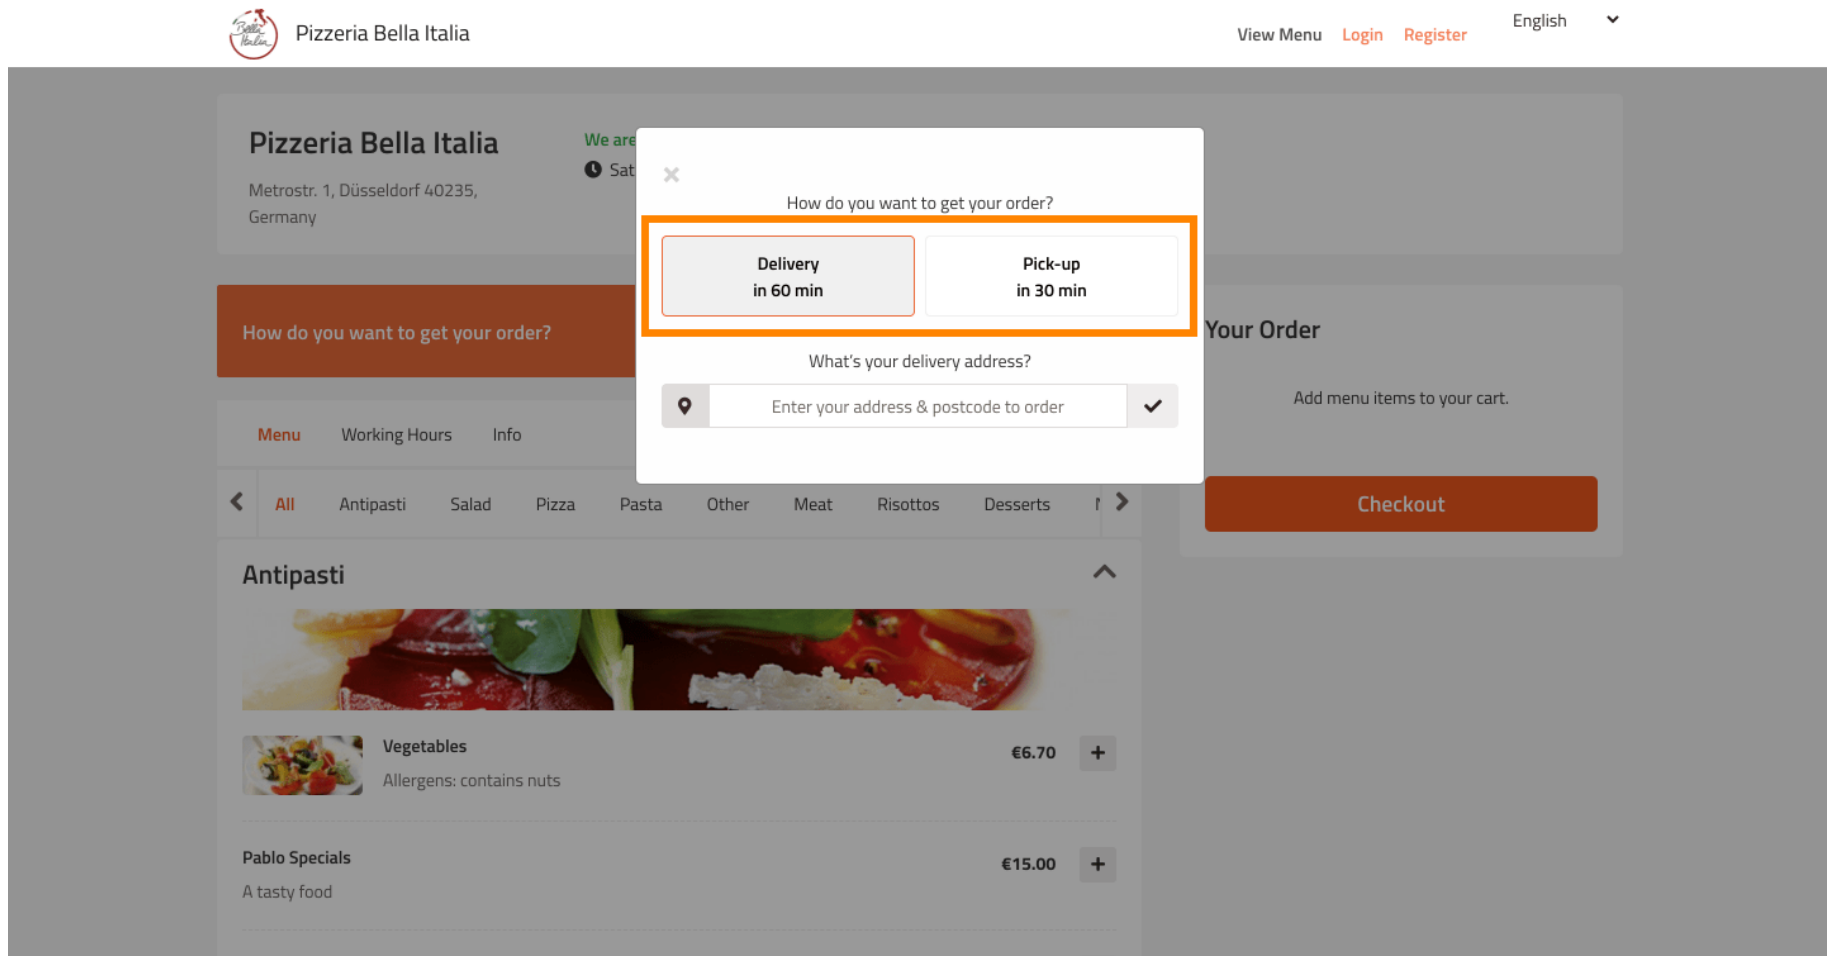

Otworzy się wyskakujące okno. Teraz wybierz **dostawę** lub **odbiór**.