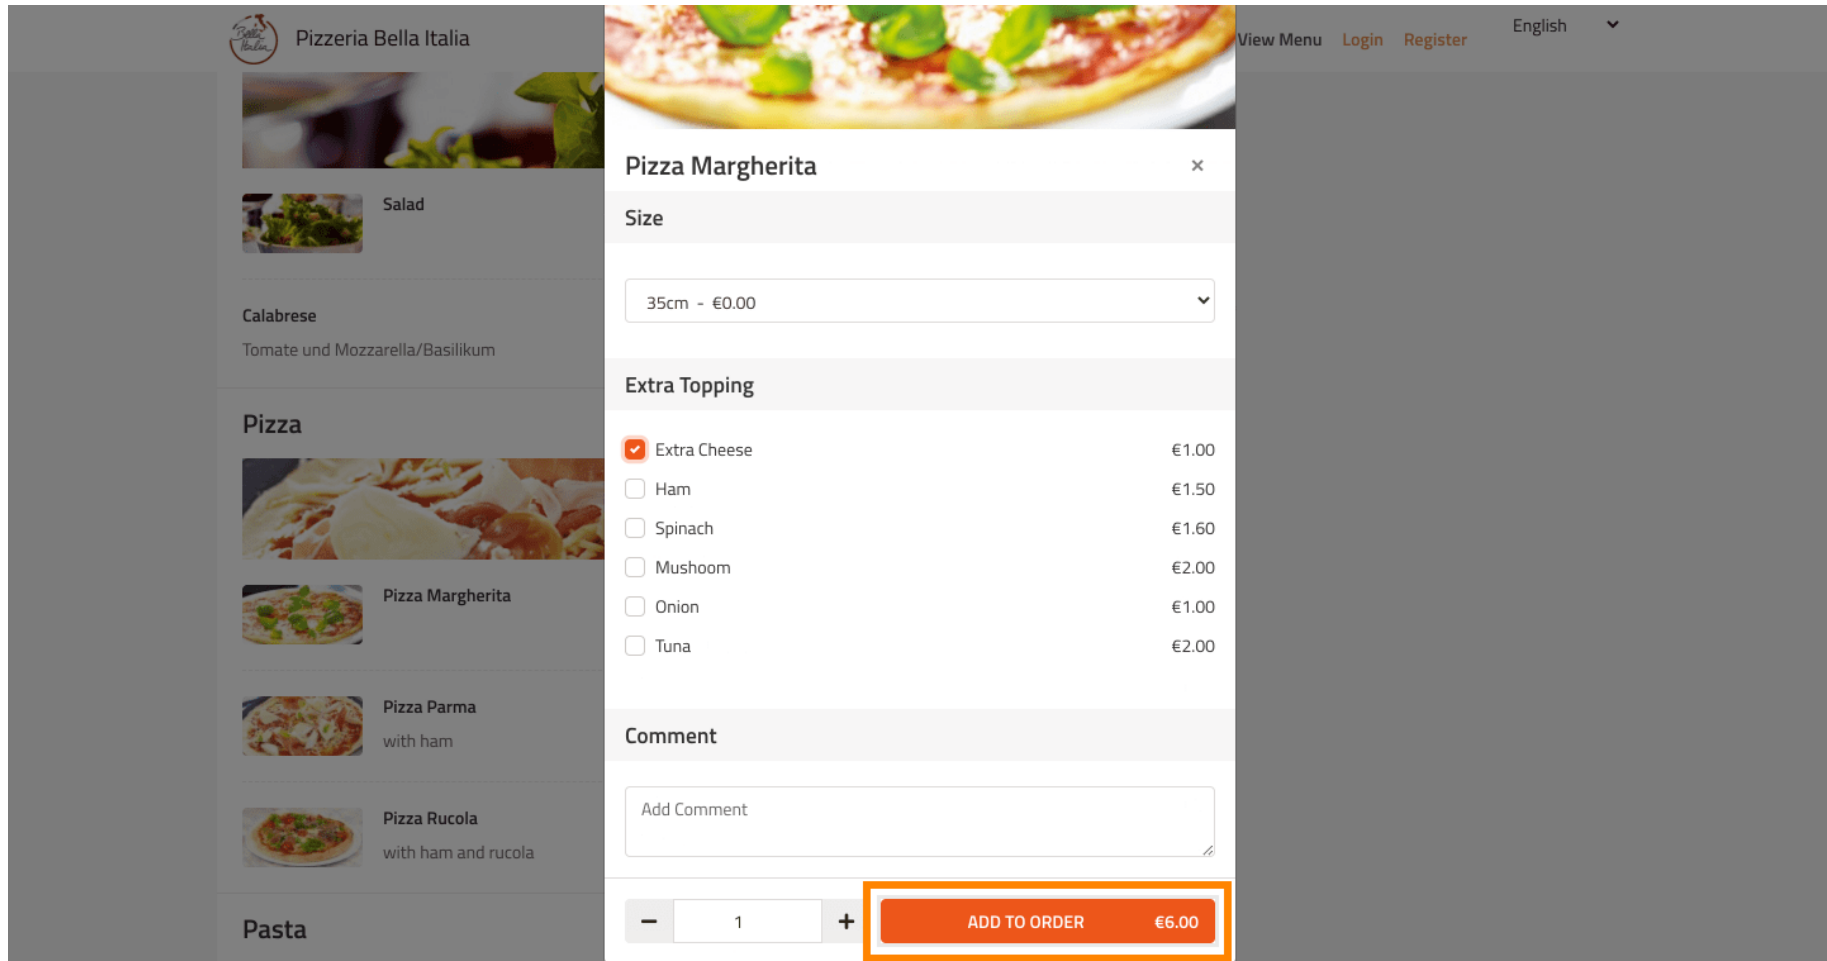

Kliknij **Dodaj do zamówienia** po wybraniu żądanych opcji.