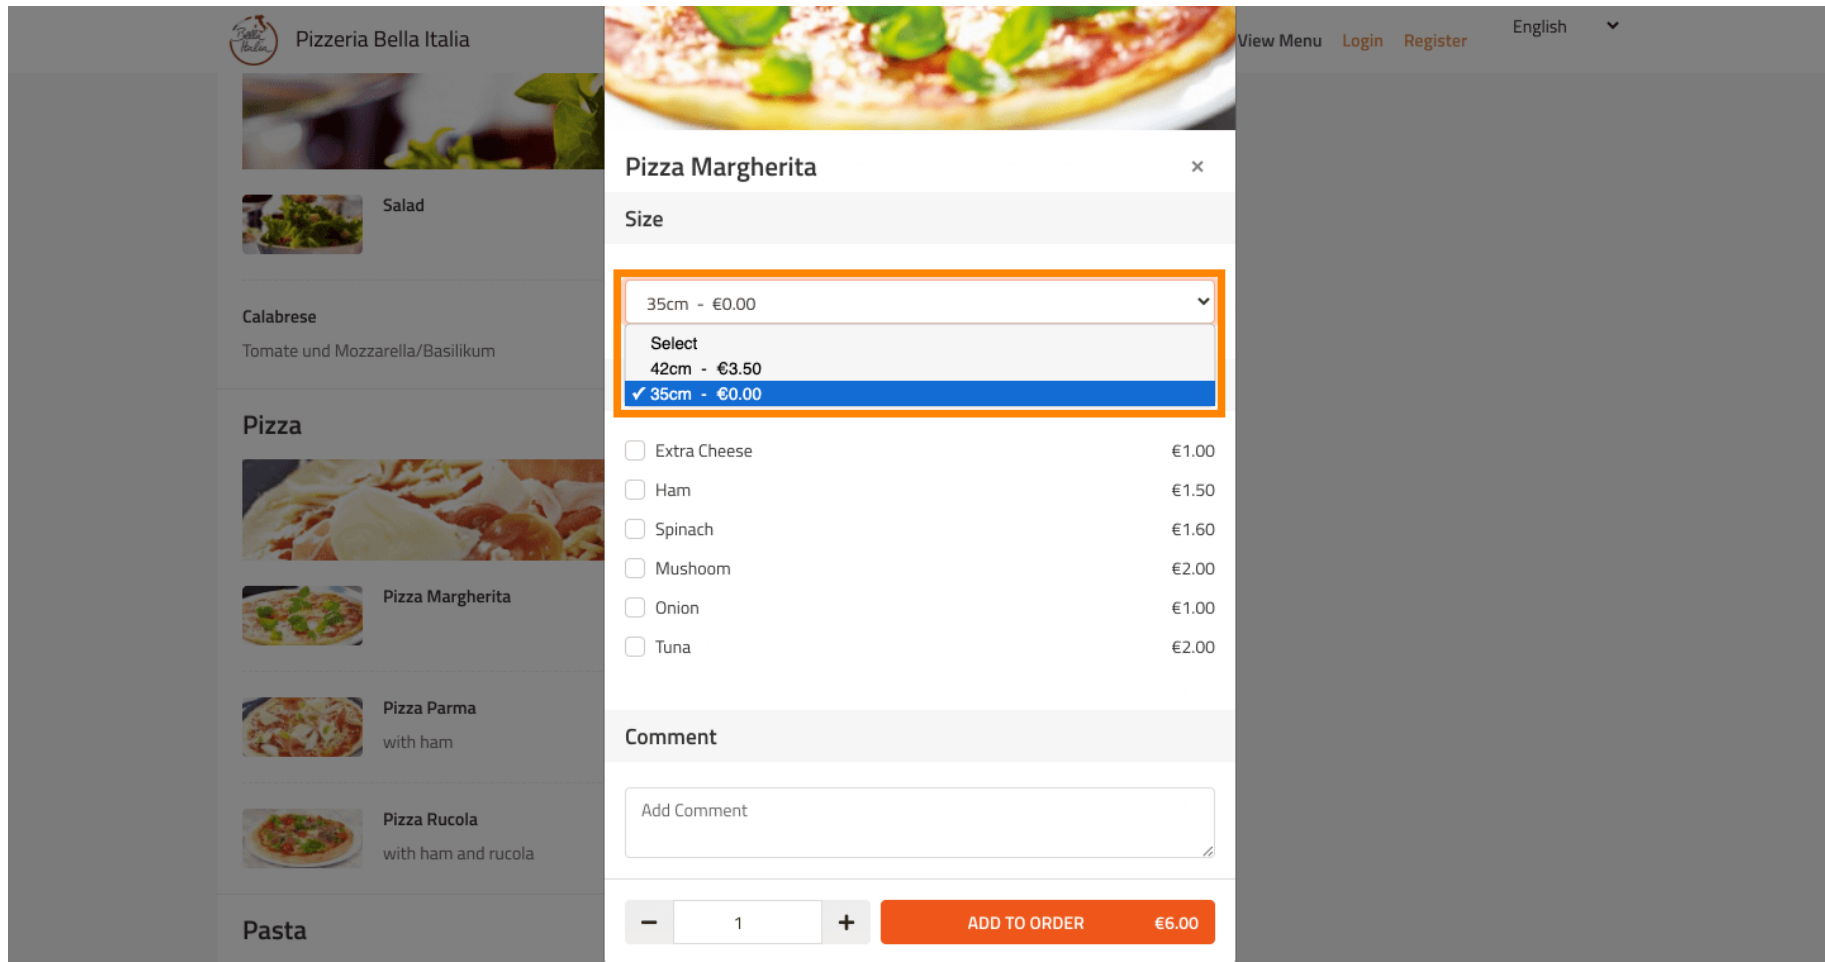

- Niektóre pozycje menu oferują **dodatkowe opcje** do dodania. Zostaną one wyświetlone w wyskakującym oknie.