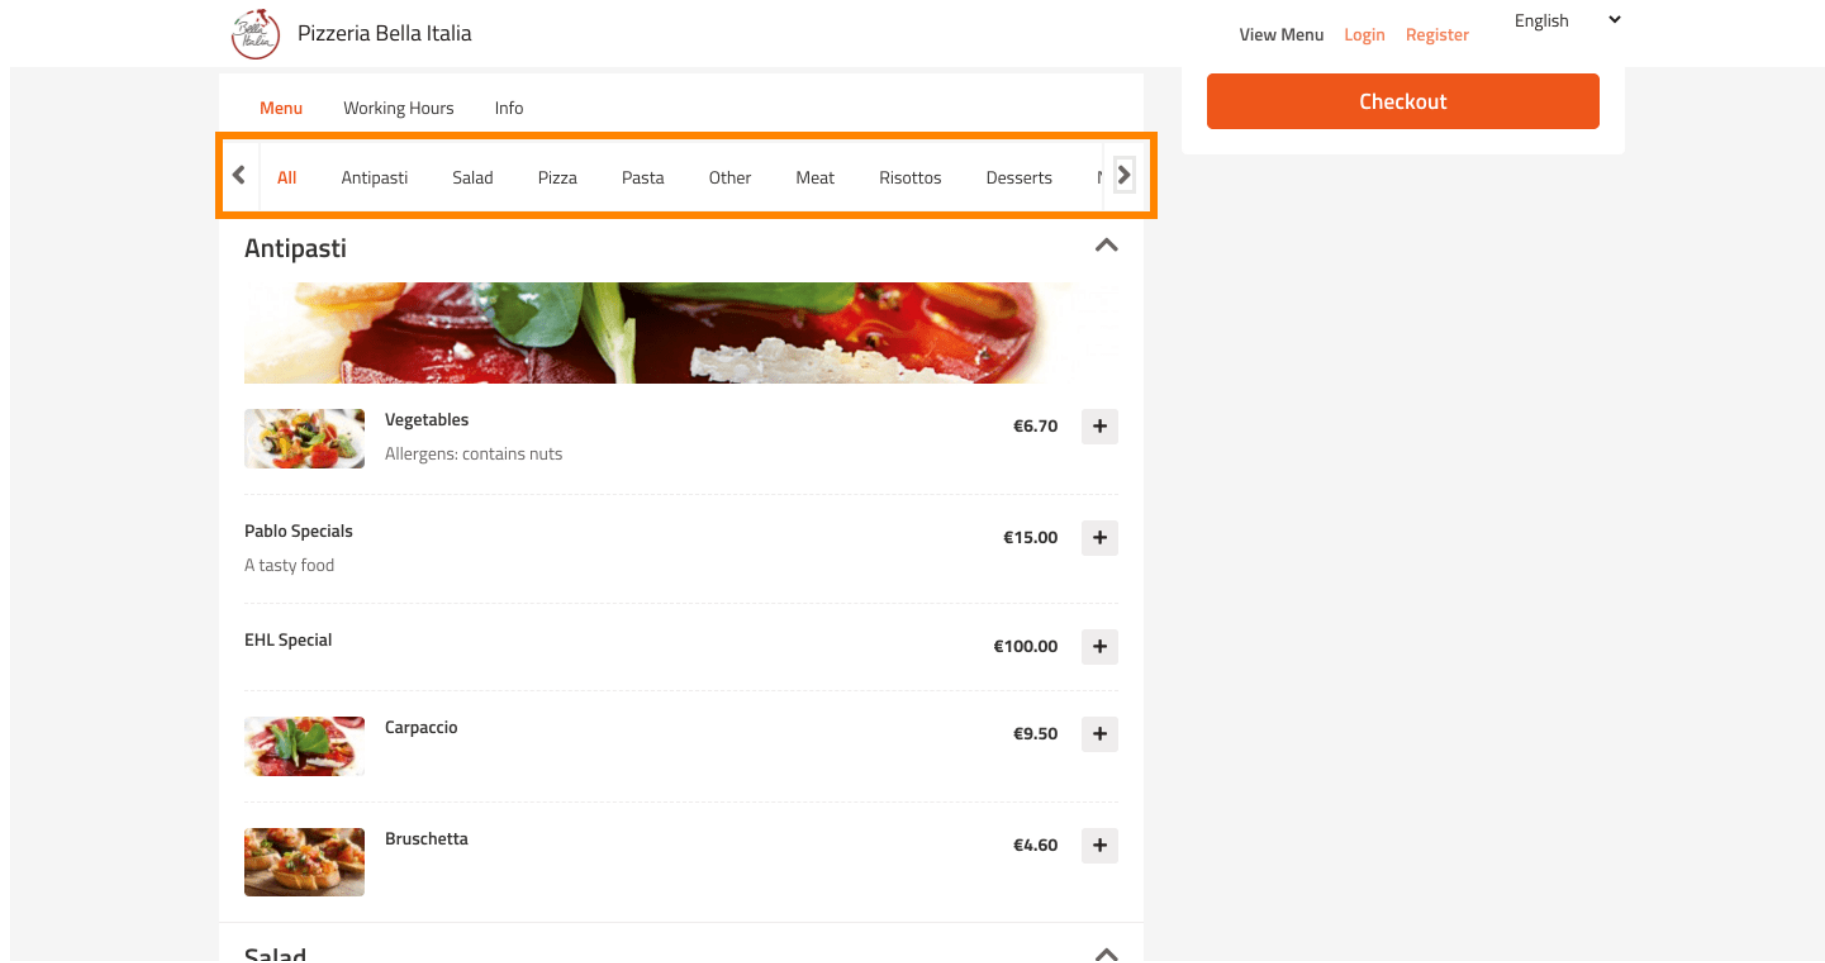

Făcând clic pe săgețile din stânga și din dreapta, veți derula prin toate categoriile.