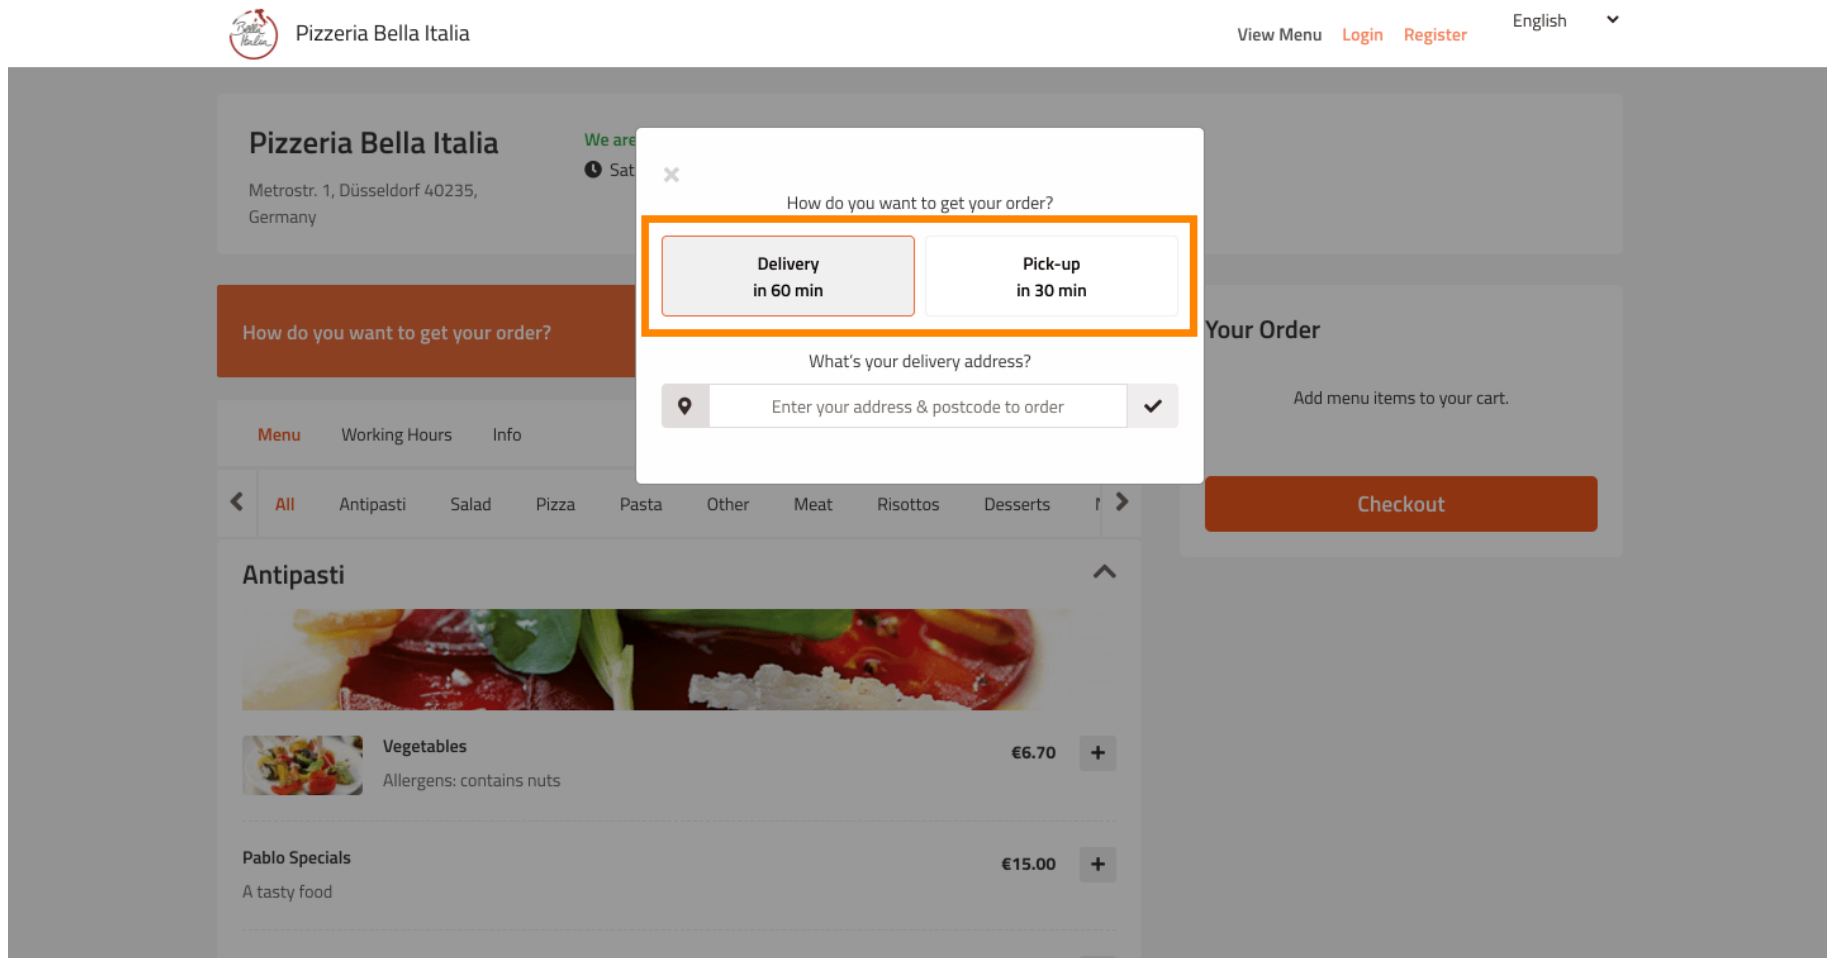

Your Order

Add menu items to your cart.

Checkout

Se va deschide o fereastră pop-up. Acum alegeți între **livrare** sau **ridicare**.

**T** Dacă alegeți să vi se livreze comanda introduceți **adresa de livrare** .

Și confirmați-l făcând clic pe **bifa** .

The screenshot displays the Pizzeria Bella Italia website interface. At the top, the logo and name 'Pizzeria Bella Italia' are visible, along with navigation links for 'View Menu', 'Login', 'Register', and 'English'. The main content area shows the restaurant's address: 'Metrostr. 1, Düsseldorf 40235, Germany'. A modal dialog box is open, asking 'How do you want to get your order?'. It offers two options: 'Delivery in 60 min' and 'Pick-up in 30 min'. Below this, it asks 'What's your delivery address?' and shows a text input field containing 'Metro Strasse 1 Düsseldorf'. A checkmark icon (the 'bifa') is highlighted in an orange box, indicating the confirmation step. The background shows a menu section with 'Antipasti' items like 'Vegetables' (€6.70) and 'Pablo Specials' (€15.00). A 'Checkout' button is visible at the bottom right.