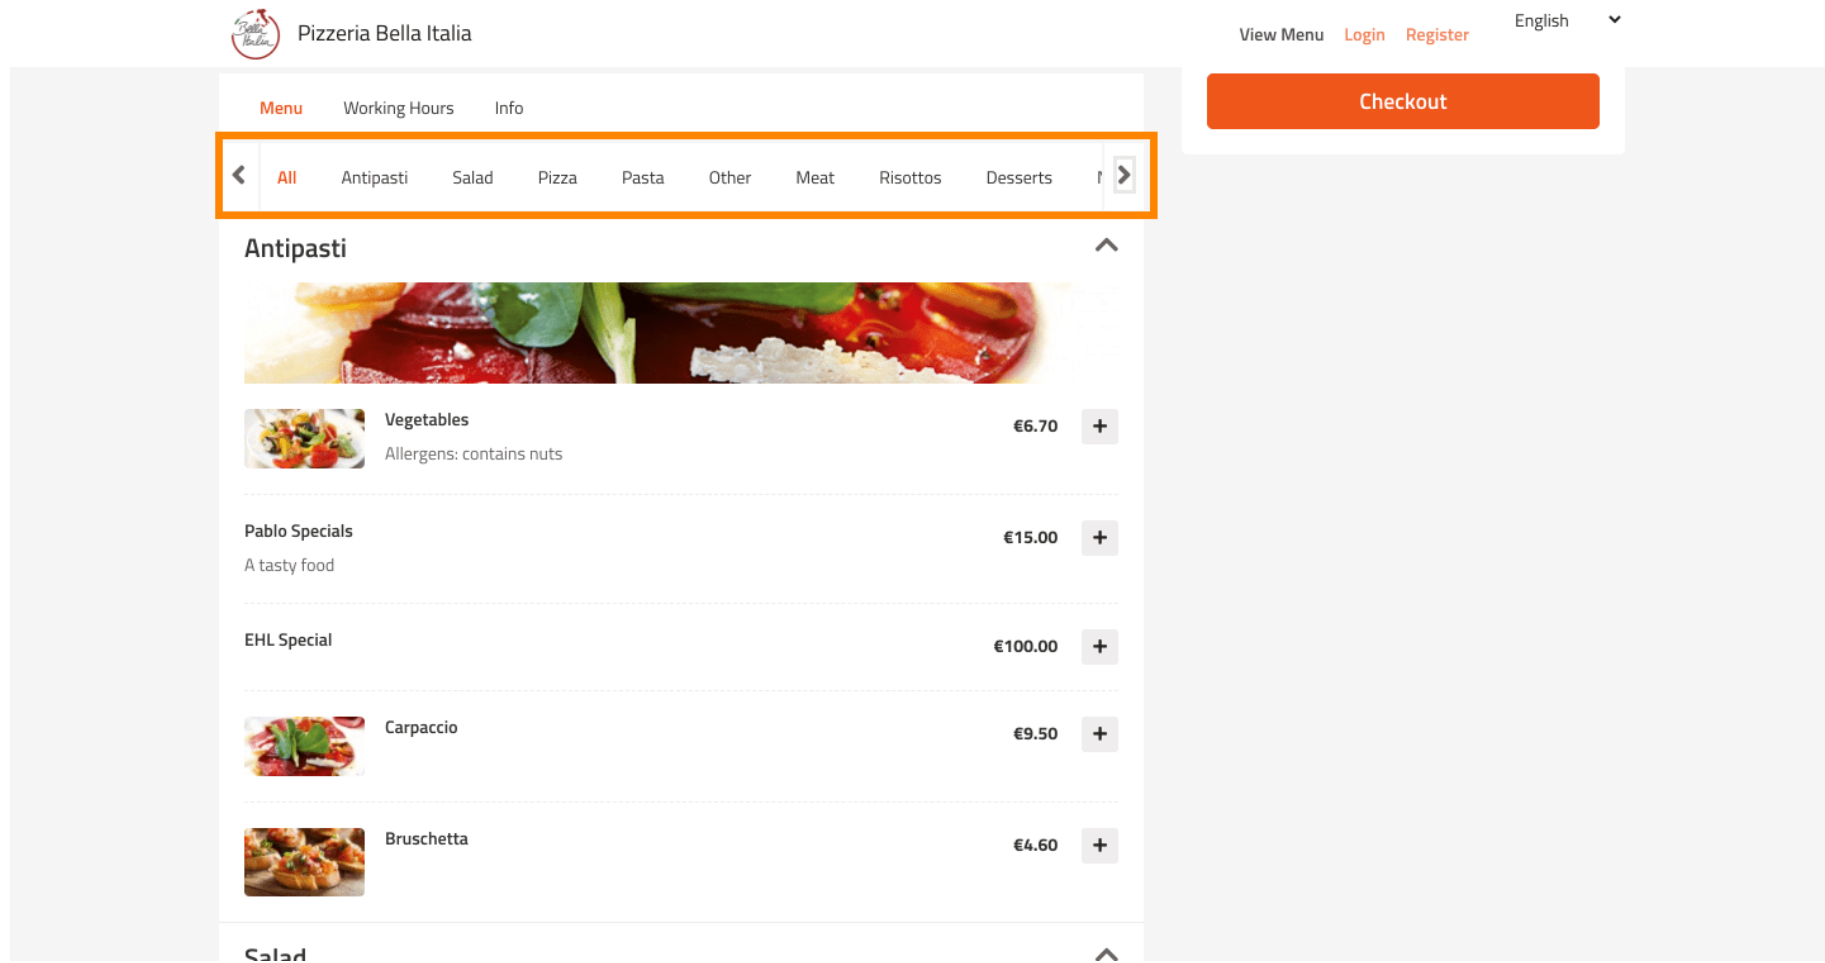

🕒 Făcând clic pe săgețile din stânga și din dreapta, veți derula prin toate categoriile.