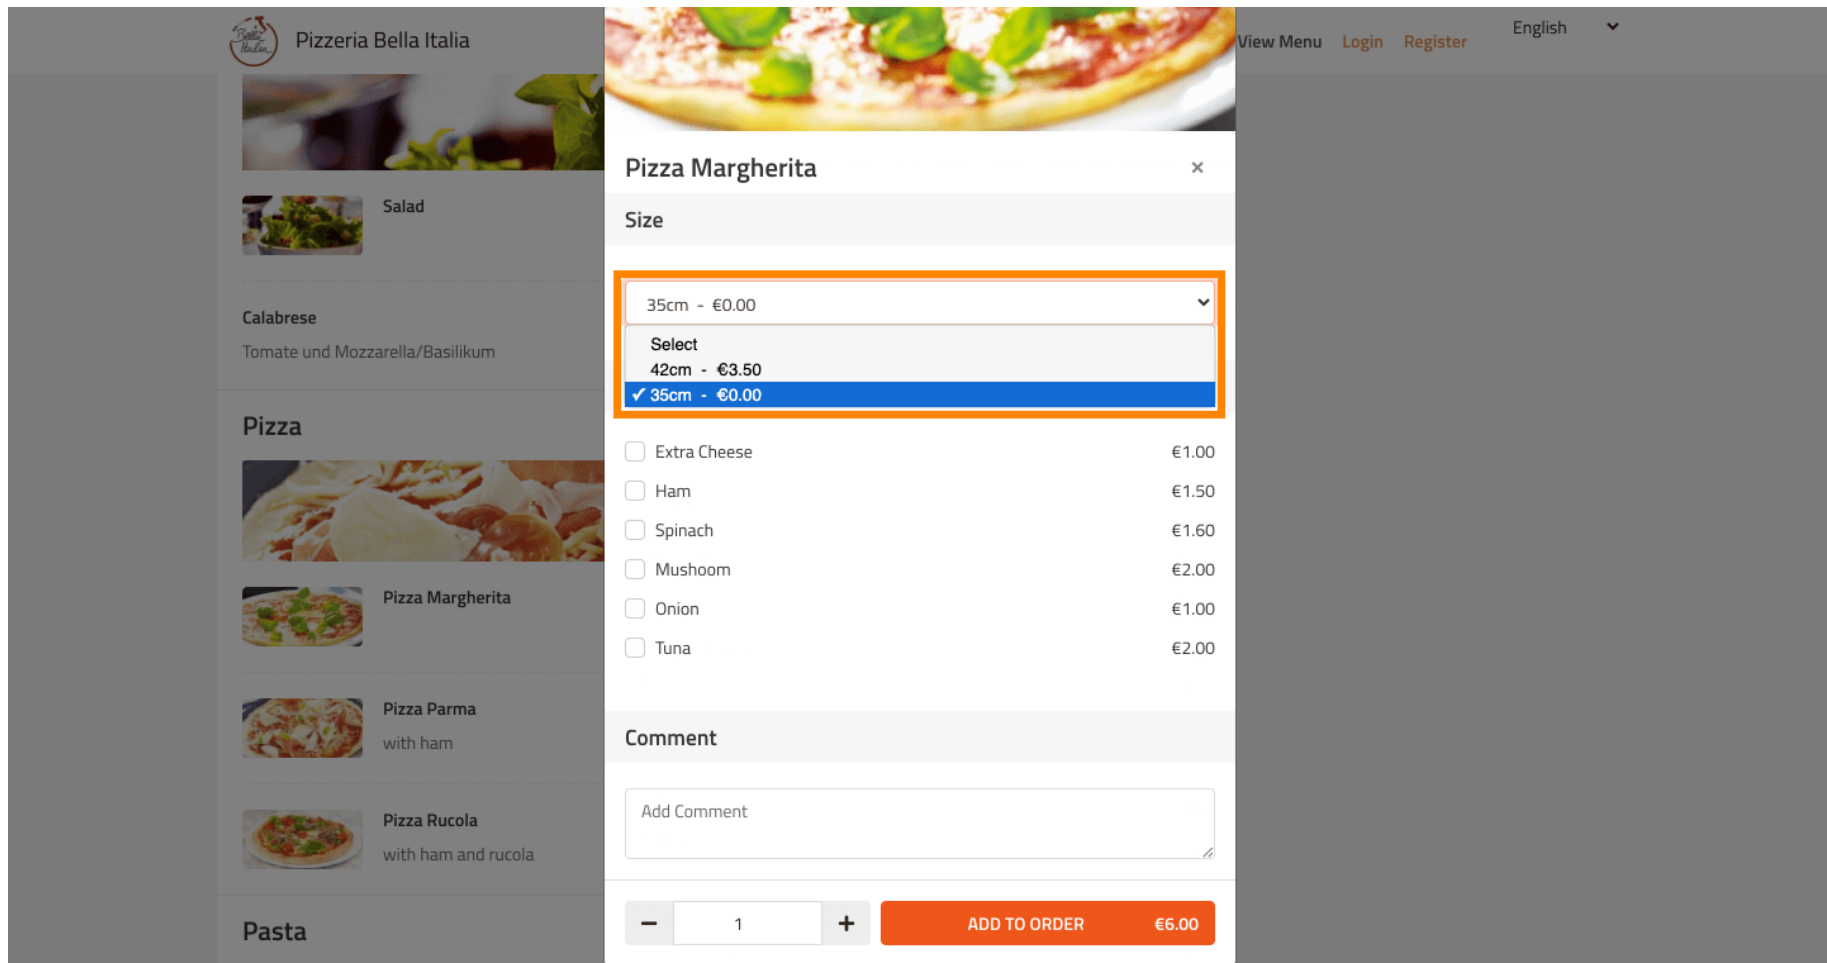

- Restaurant Information:** Pizzeria Bella Italia, Metrostr. 1, Düsseldorf 40235, Germany. Status: We are open. Saturday 10:00 - 15:00.
- Your order settings:** Includes location (1 Metro-Straße Düsseldorf 40235) and time (11 May 2021 12:00). An **Edit** button is present.
- Menu:** A horizontal navigation bar with tabs for 'Menu', 'Working Hours', and 'Info'. Below it, a category selector shows 'All', 'Antipasti', 'Salad', 'Pizza', 'Pasta', 'Other', 'Meat', 'Risottos', and 'Desserts'. The 'Antipasti' category is selected.
- Antipasti Menu:** Displays a large image of a dish. Below it, two items are listed:
  - Vegetables:** Price €6.70, with a '+' button. Allergens: contains nuts.
  - Pablo Specials:** Price €15.00, with a '+' button.
- Your Order:** A section on the right with the text 'Add menu items to your cart.' and a prominent orange **Checkout** button.

🕒 Făcând clic pe săgețile din stânga și din dreapta, veți derula prin toate categoriile.

Pentru a adăuga un articol de meniu în coșul dvs., faceți clic pe **pictograma plus**.

Pizzeria Bella Italia

View Menu Login Register English

- Unele elemente de meniu oferă **opțiuni suplimentare** de adăugat. Acestea vor fi afișate într-o fereastră pop-up.

Faceți clic pe **adăugați pentru a comanda** când ați selectat opțiunile dorite.

The screenshot displays the online ordering interface for Pizzeria Bella Italia. The main menu on the left lists categories: Salad, Calabrese (Tomate und Mozzarella/Basilikum), Pizza, and Pasta. The 'Pizza' section is selected, showing 'Pizza Margherita' with a detailed configuration panel on the right. The configuration panel includes options for size (35cm - €0.00), extra toppings (Extra Cheese €1.00, Ham €1.50, Spinach €1.60, Mushroom €2.00, Onion €1.00, Tuna €2.00), and a comment field. At the bottom, a quantity selector shows '1' and a prominent orange 'ADD TO ORDER €6.00' button.