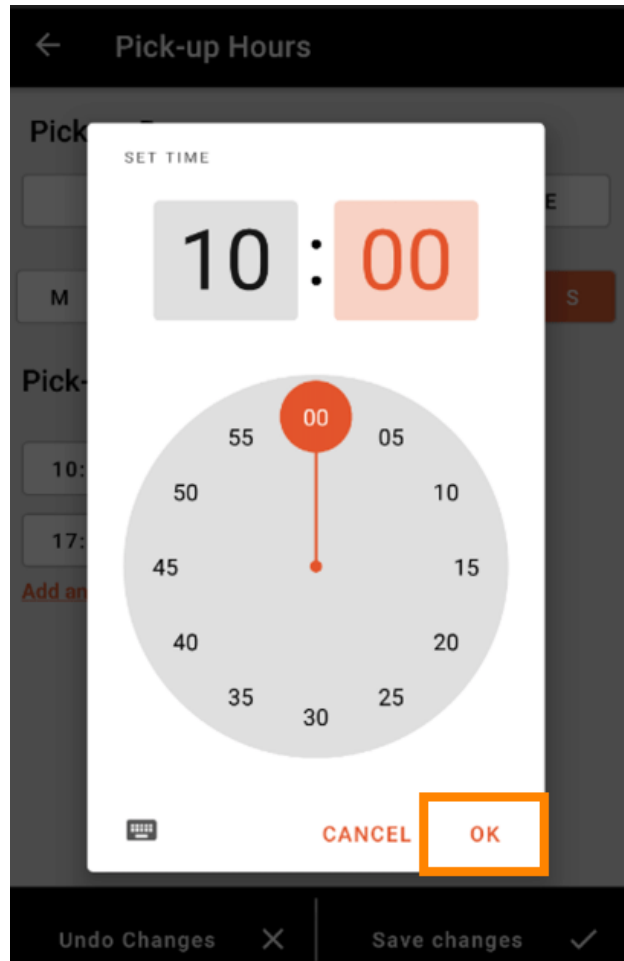

- 1 Vyberte **hodinu** a **minuty**, které chcete zadat, a potvrďte kliknutím na **OK**.