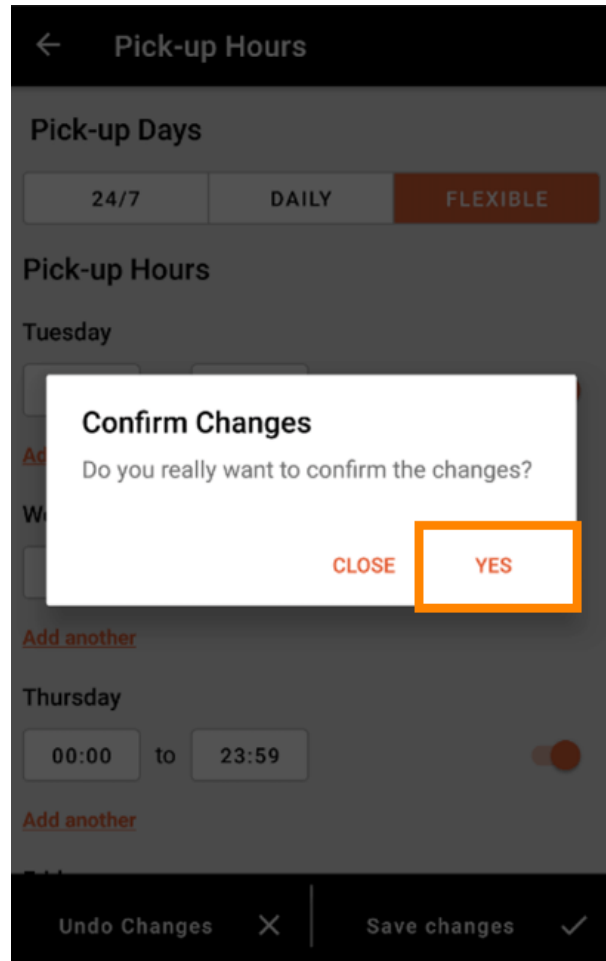

- ☑ Klepnutím na **ano** potvrďte změny.