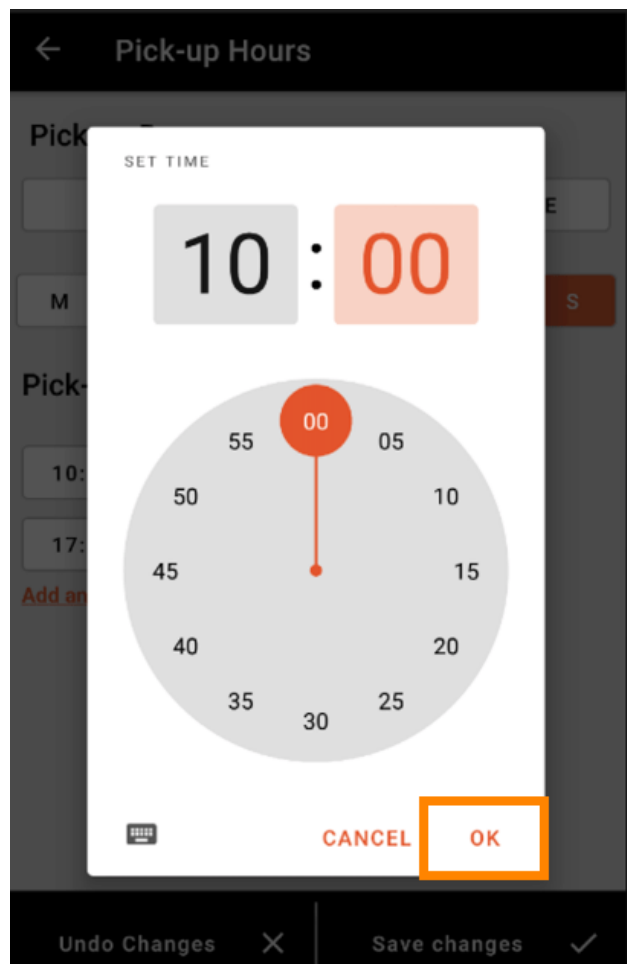

- Odaberite **sat** i **minute** koje želite unijeti i potvrdite klikom na **OK**.