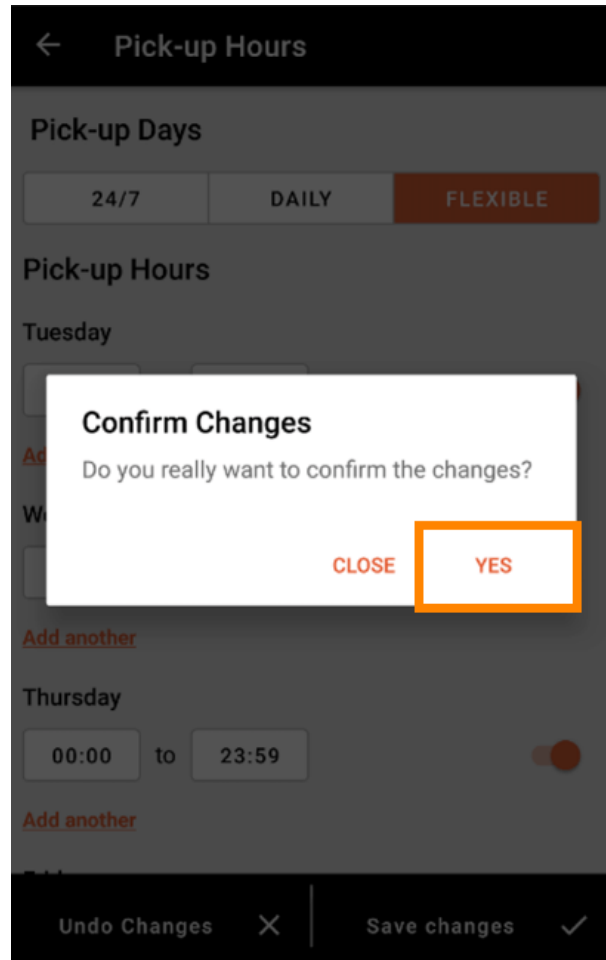

Dodirnite **Da** za potvrdu promjena.