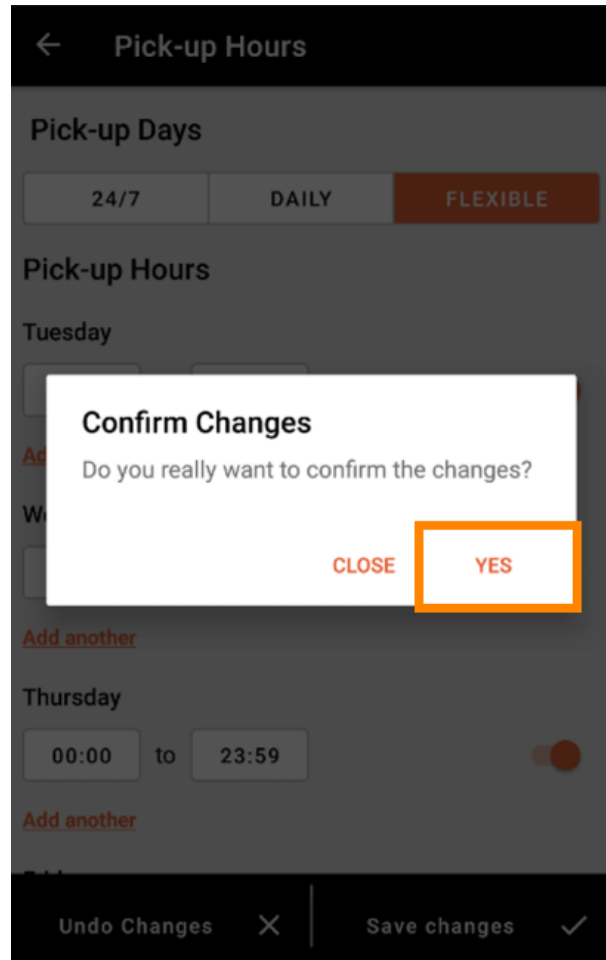

- Érintse meg **az igen gombot** a módosítások megerősítéséhez.