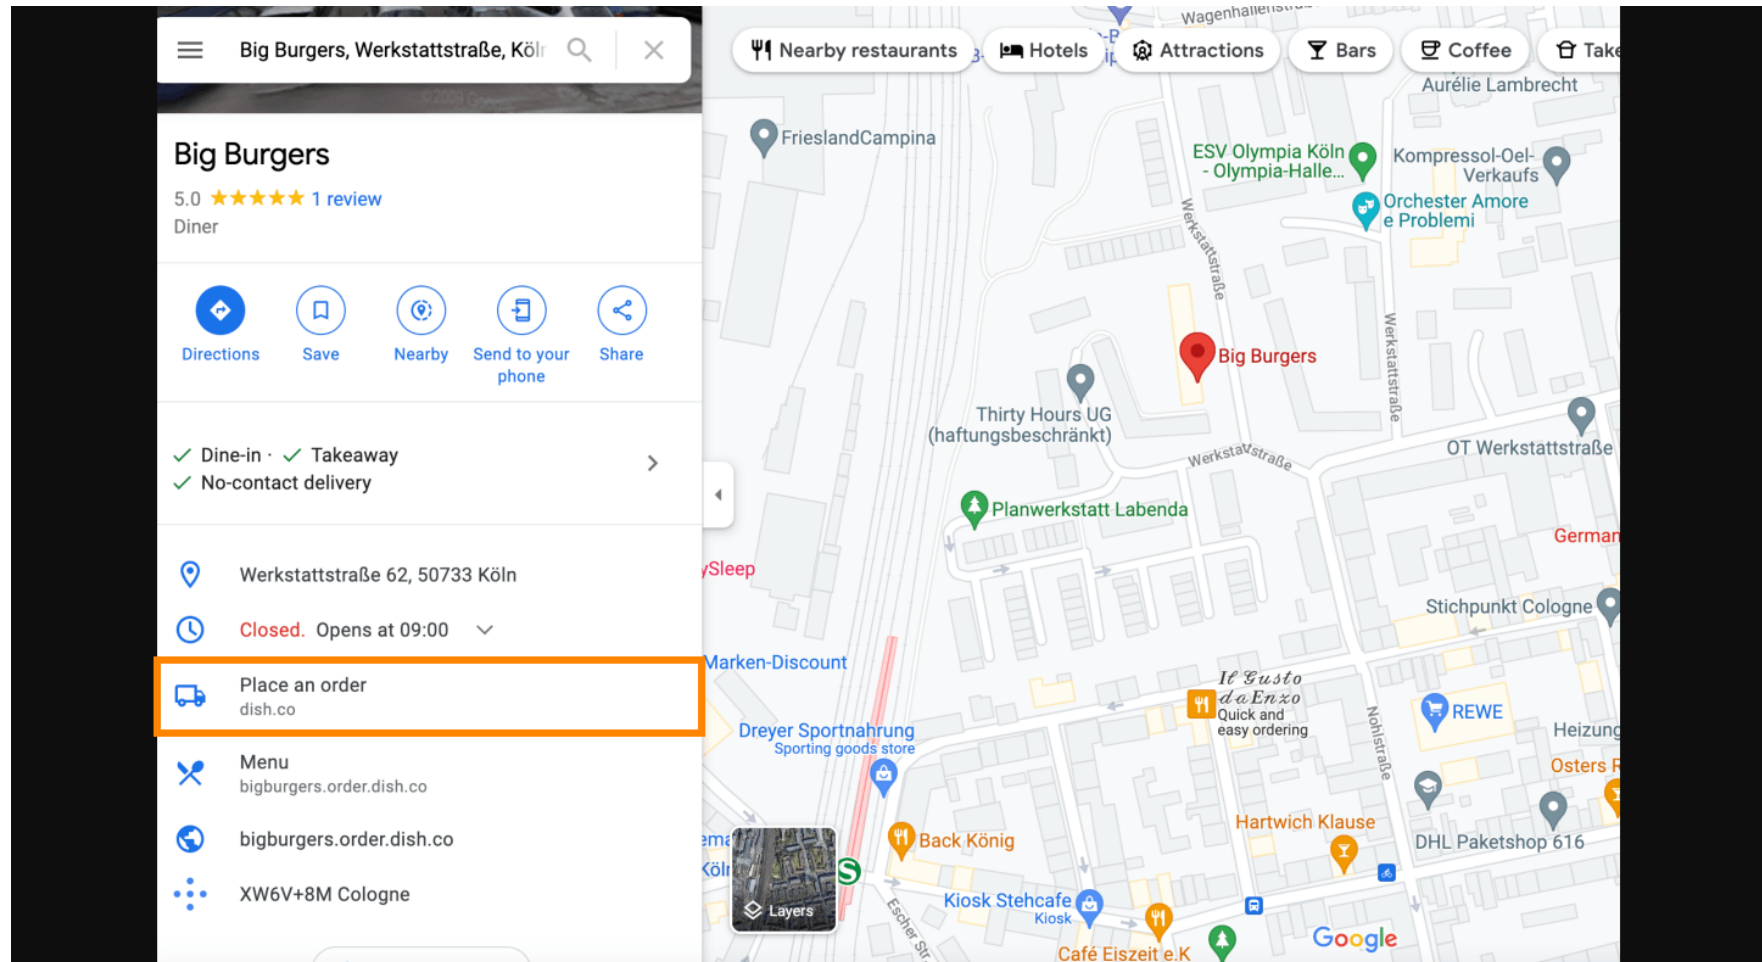

A DISH Weblisting segítségével az ételrendelési link az étterem Google-bejegyzésében automatikusan elhelyeződik, anélkül, hogy a komplex Google Cégem konfigurációs panelt kellene használnia.