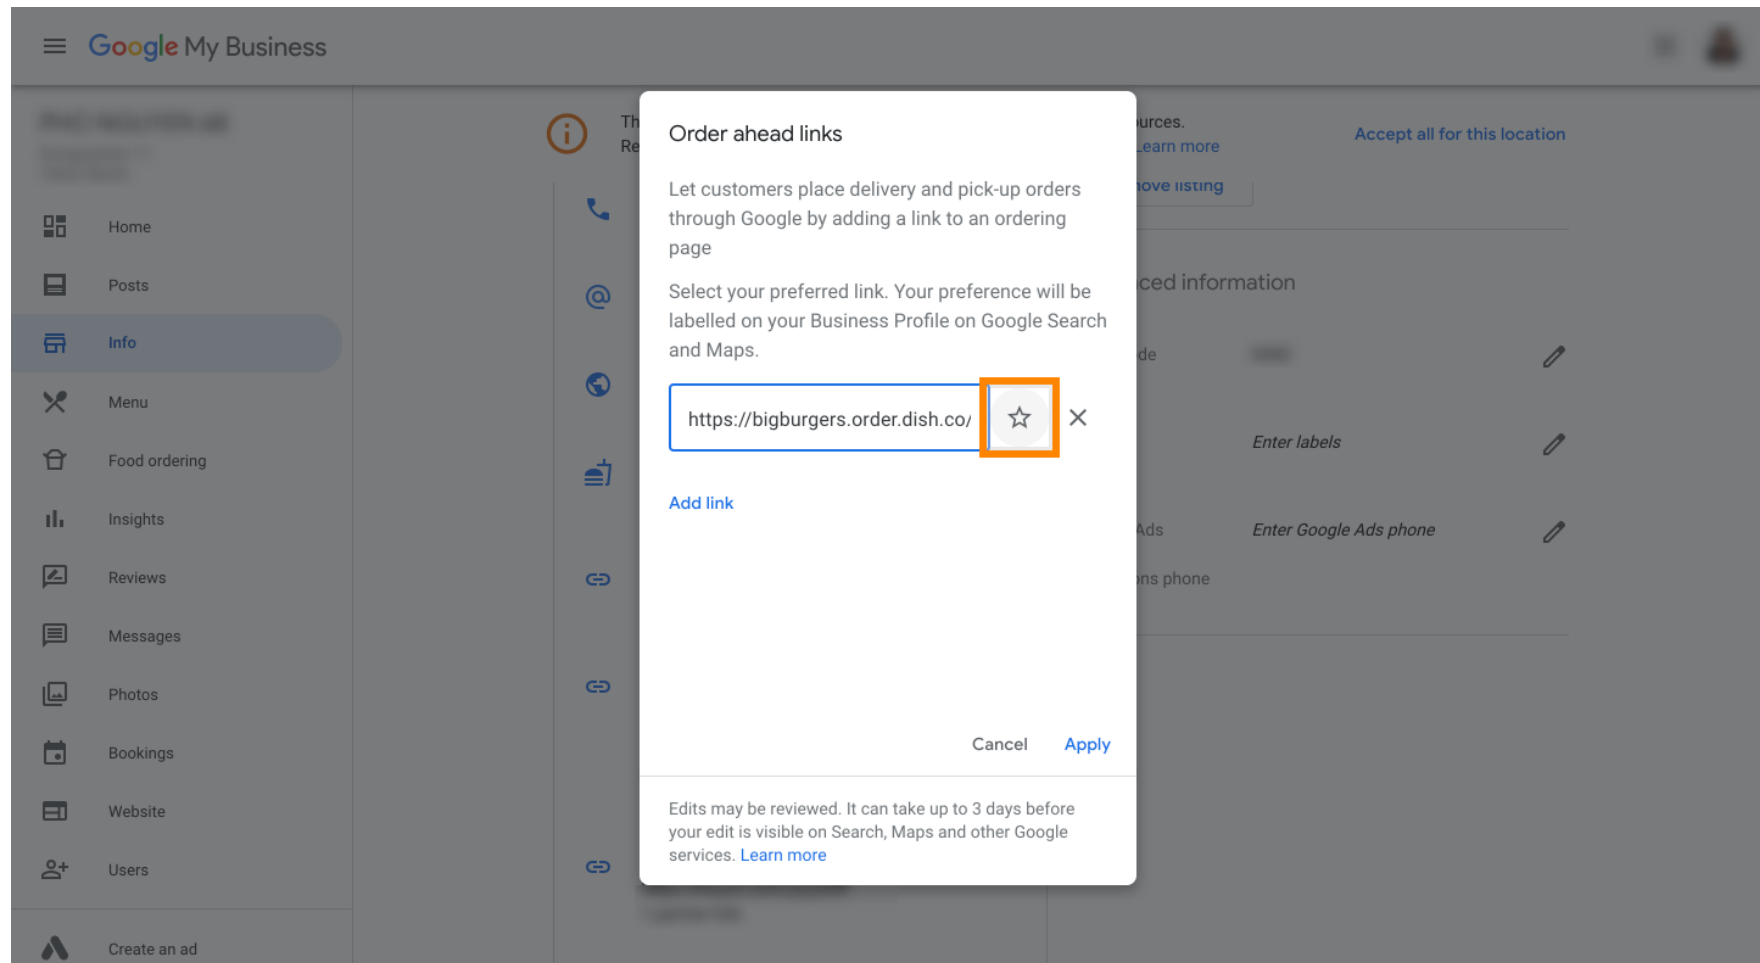

- Ügyeljen arra, hogy a linket preferálja a csillagra kattintva . **Megjegyzés: A link az étterem preferált linkjeként lesz látható a vendégek számára .**