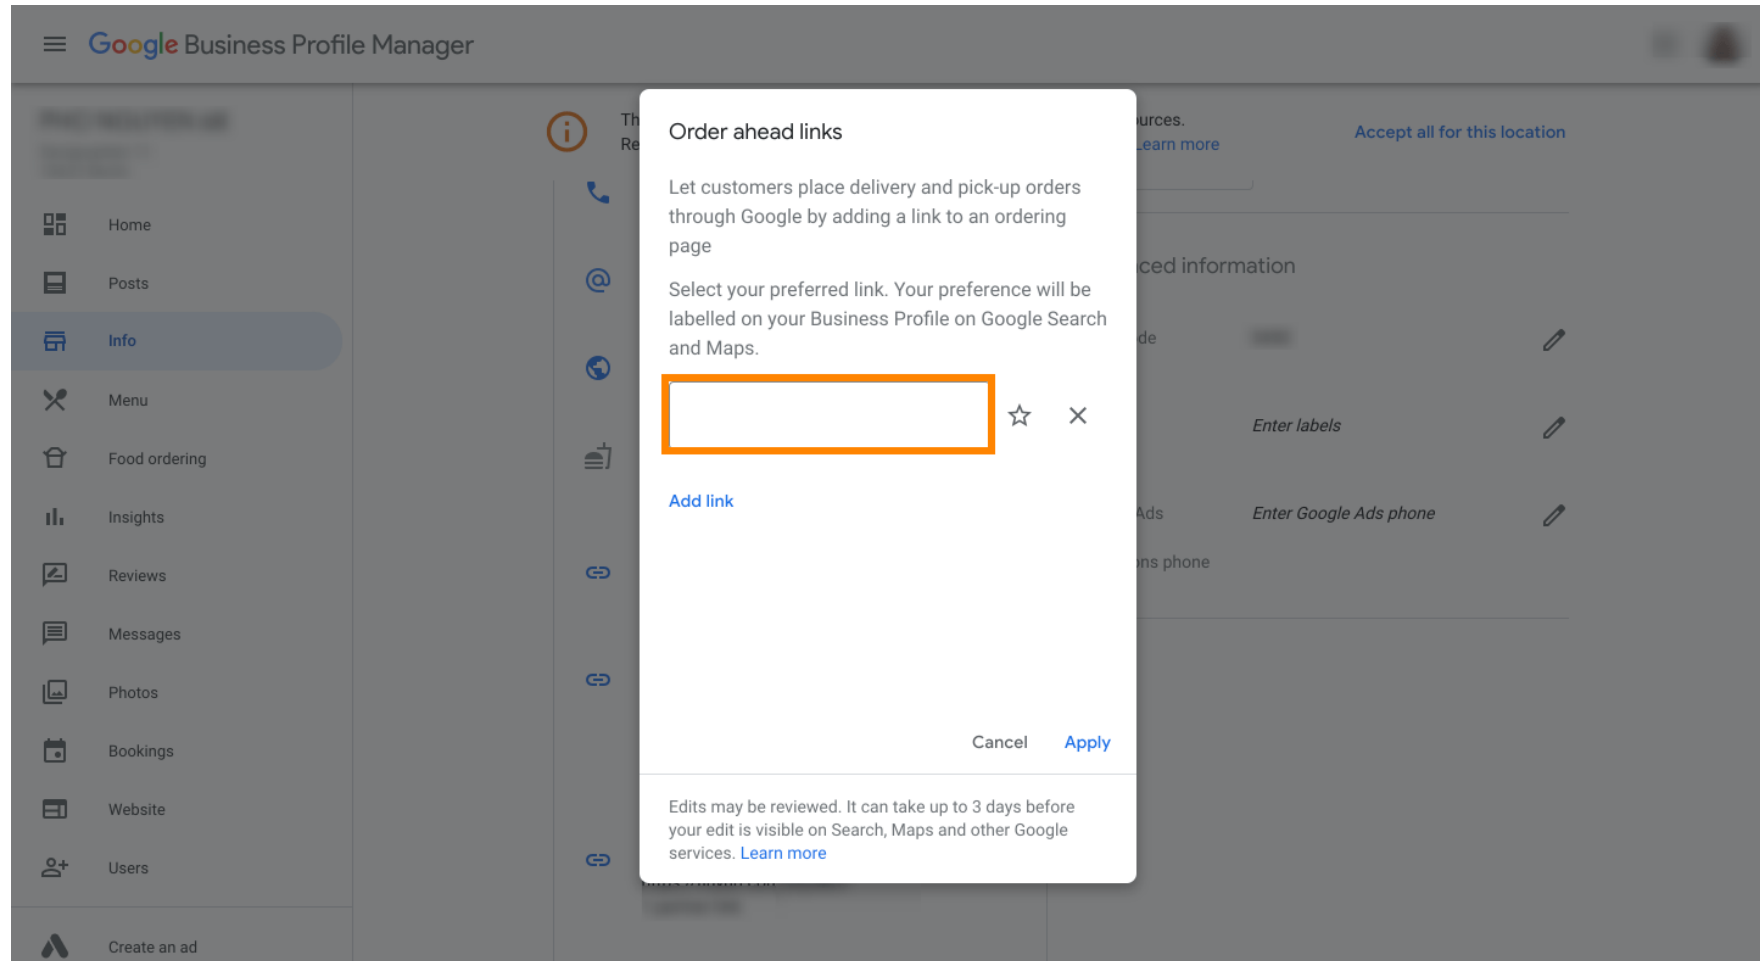

Illesse be a korábban másolt fájlt Az Ön ételrendelési webhelyének URL-címe itt.