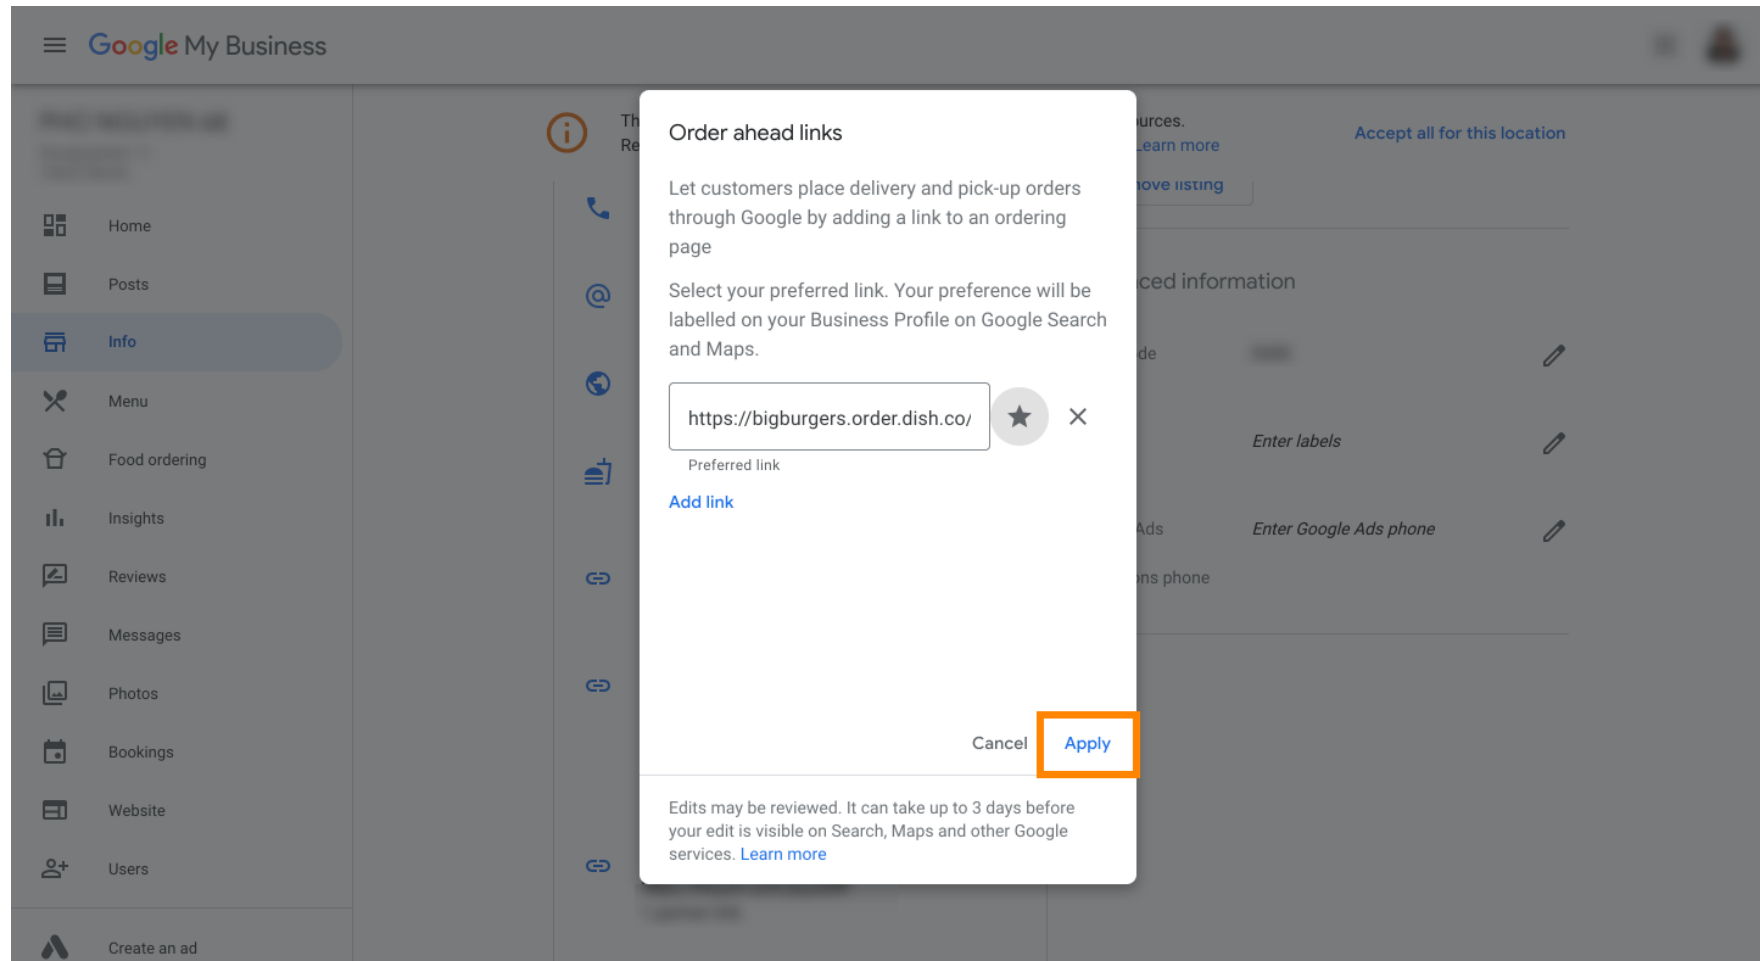

Fejezze be a folyamatot az **Alkalmaz** gombra kattintva .