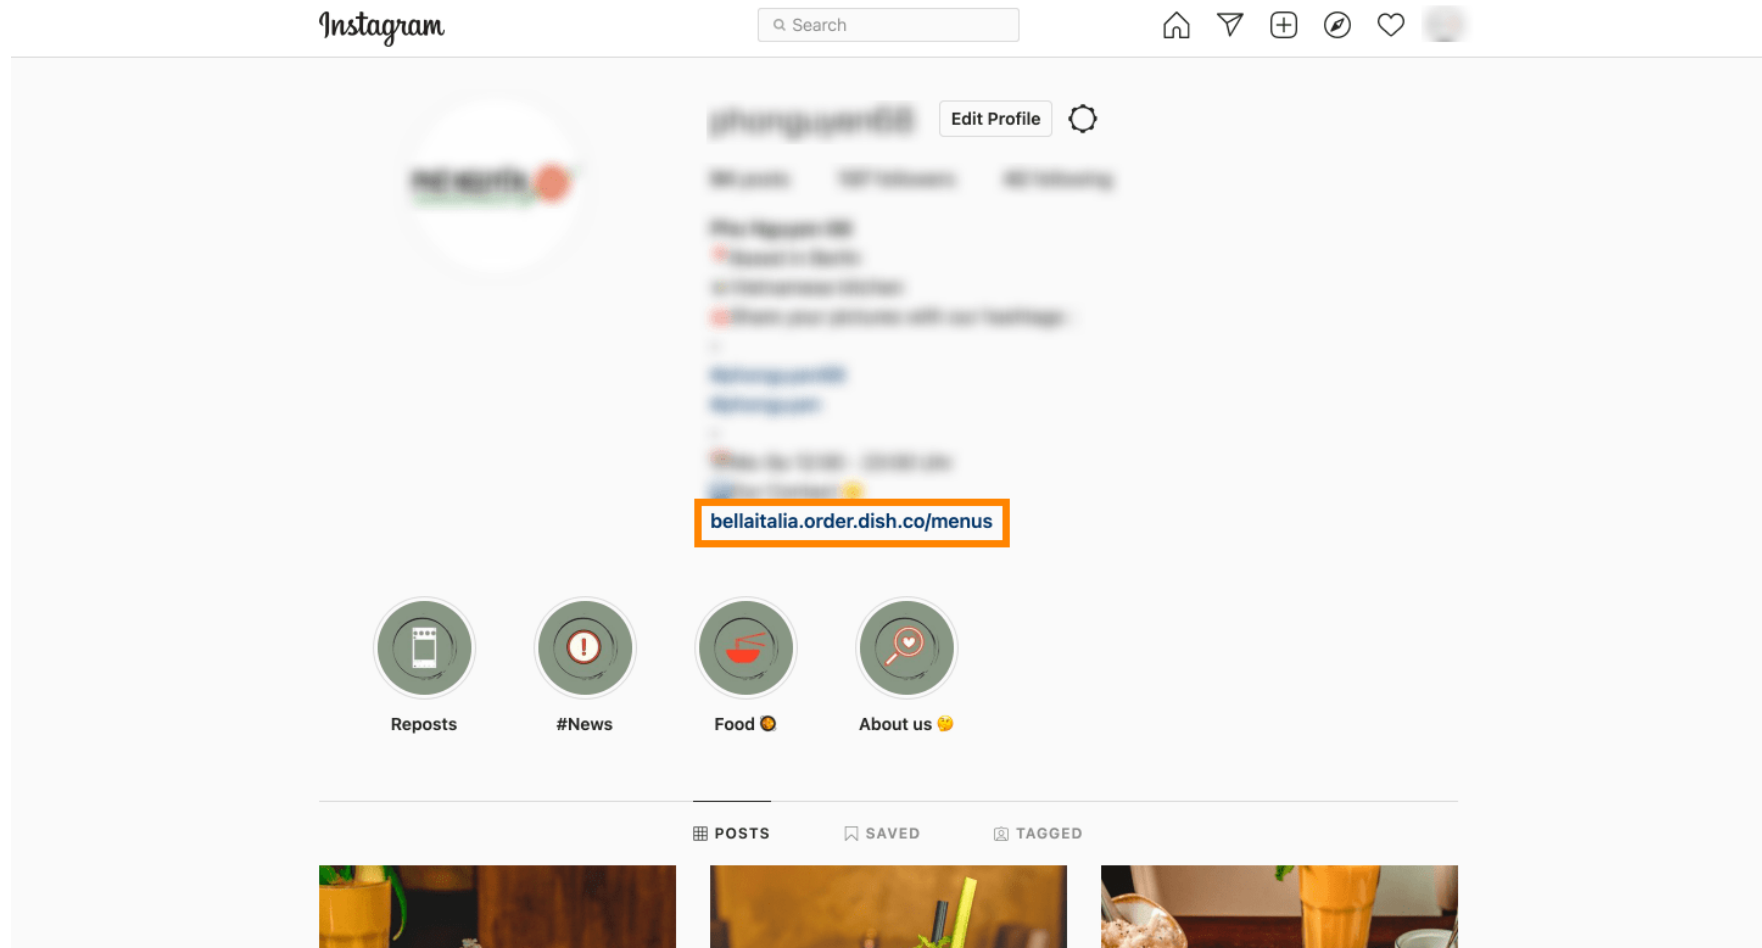

- 🔑 Vraťte se do svého profilu a kliknutím na **odkaz** ověřte, zda odkaz funguje.