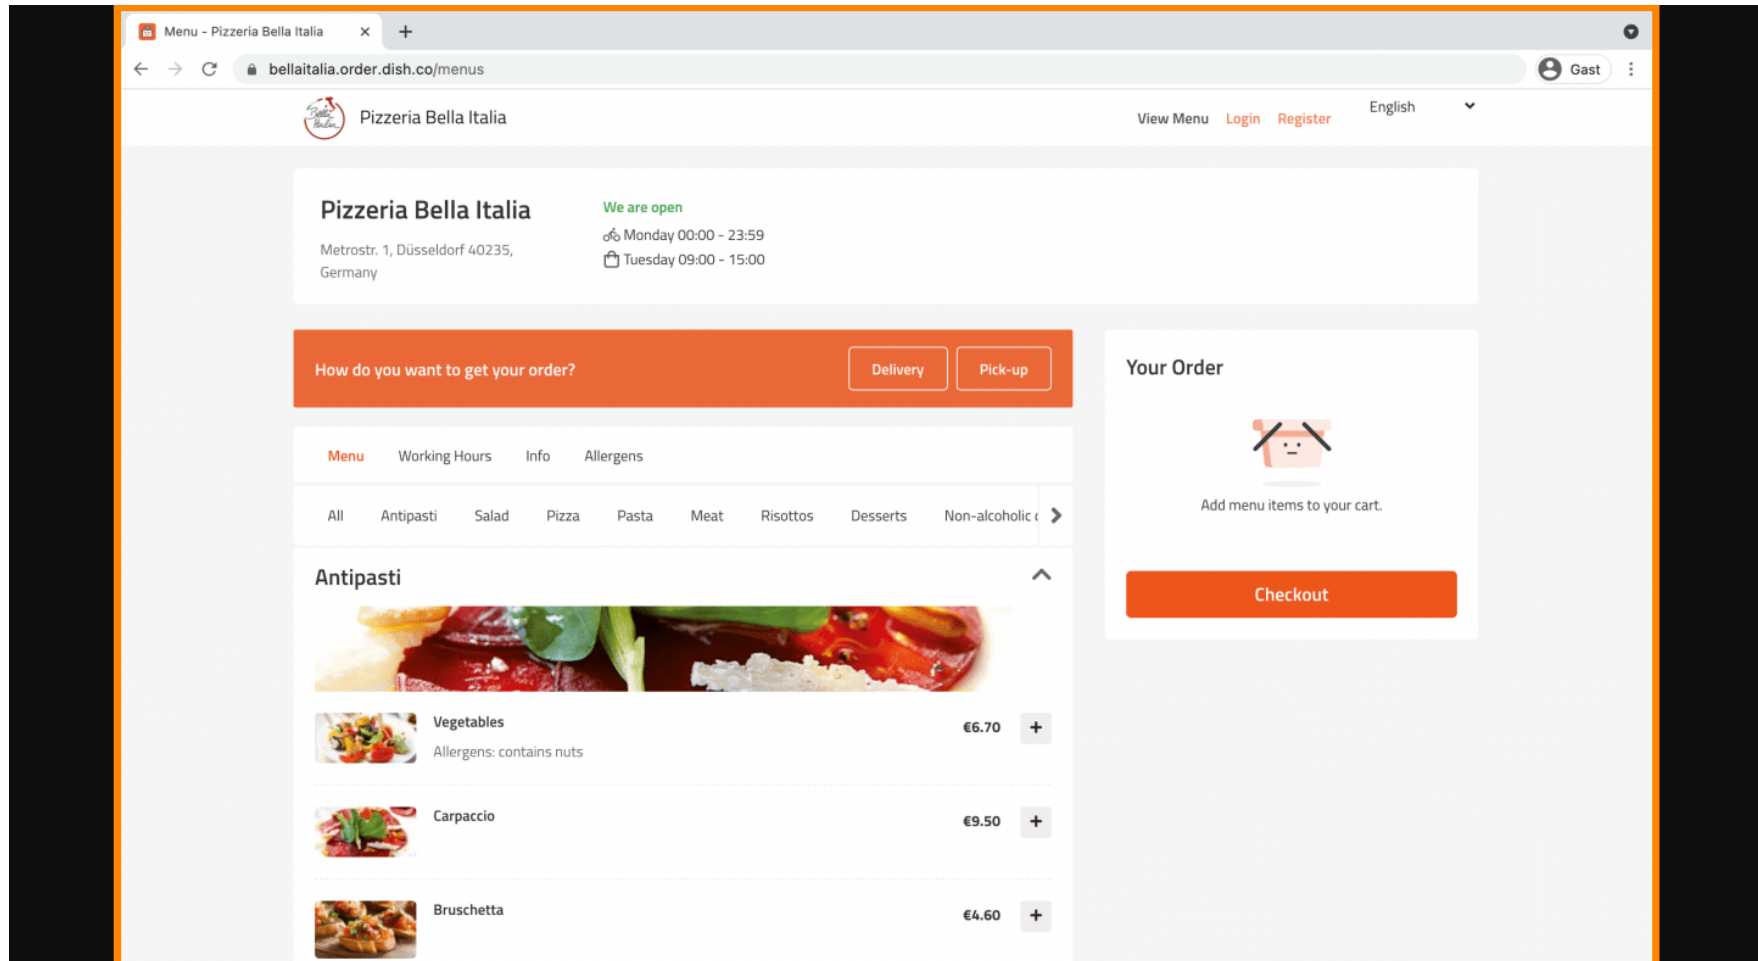

To je vše. Úspěšně jste propojili webovou stránku objednávky DISH s účtem Instagram.