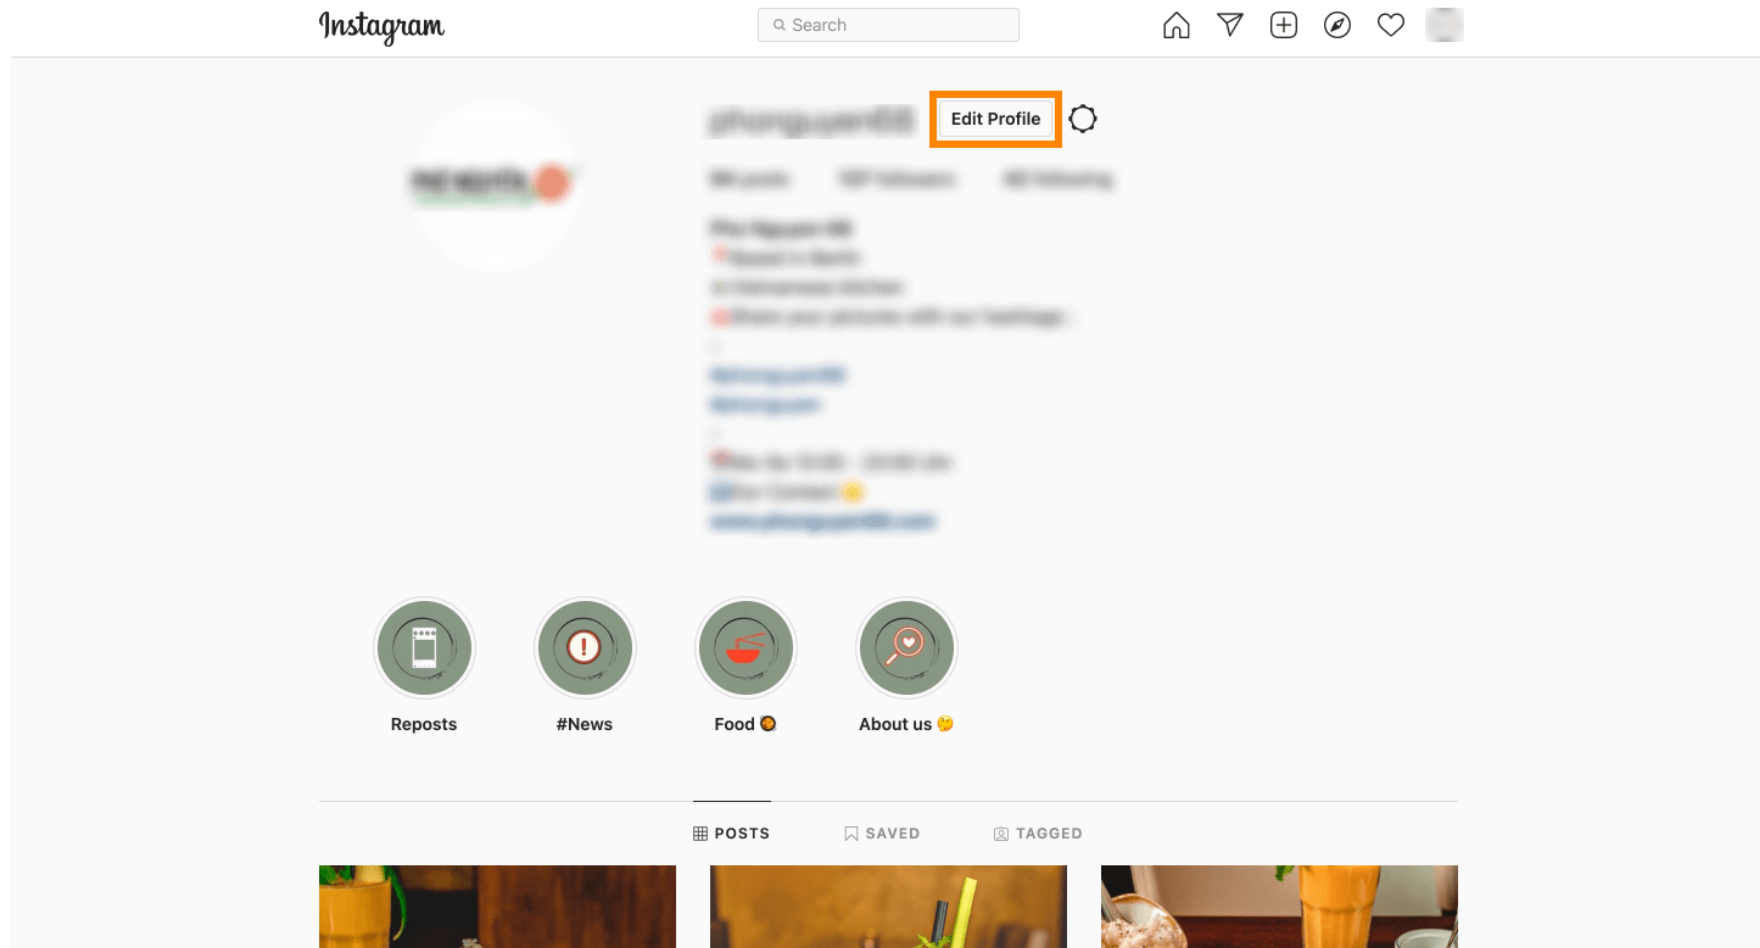

Nejprve navštivte webovou stránku restaurace pro objednávku DISH a zkopírujte svou **adresu URL**.

- 📌 Dalším krokem je přihlášení k instagramovému účtu a kliknutí na **upravit profil**.

Nyní vložte/zadejte svůj zkopírovaný odkaz do pole **webové stránky** .

The screenshot shows the Instagram profile settings page. On the left is a navigation menu with options: Edit Profile, Professional Account, Change Password, Apps and Websites, Email and SMS, Push Notifications, Manage Contacts, Privacy and Security, Login Activity, Emails from Instagram, and Switch to Personal Account. The main content area shows the profile information form. The 'Website' field is highlighted with an orange border and contains the URL 'https://bellaitalia.order.dish.co/menus'. Other fields include Name, Username, Bio, Email, and Phone Number. A 'Confirm Email' button is visible below the Email field.