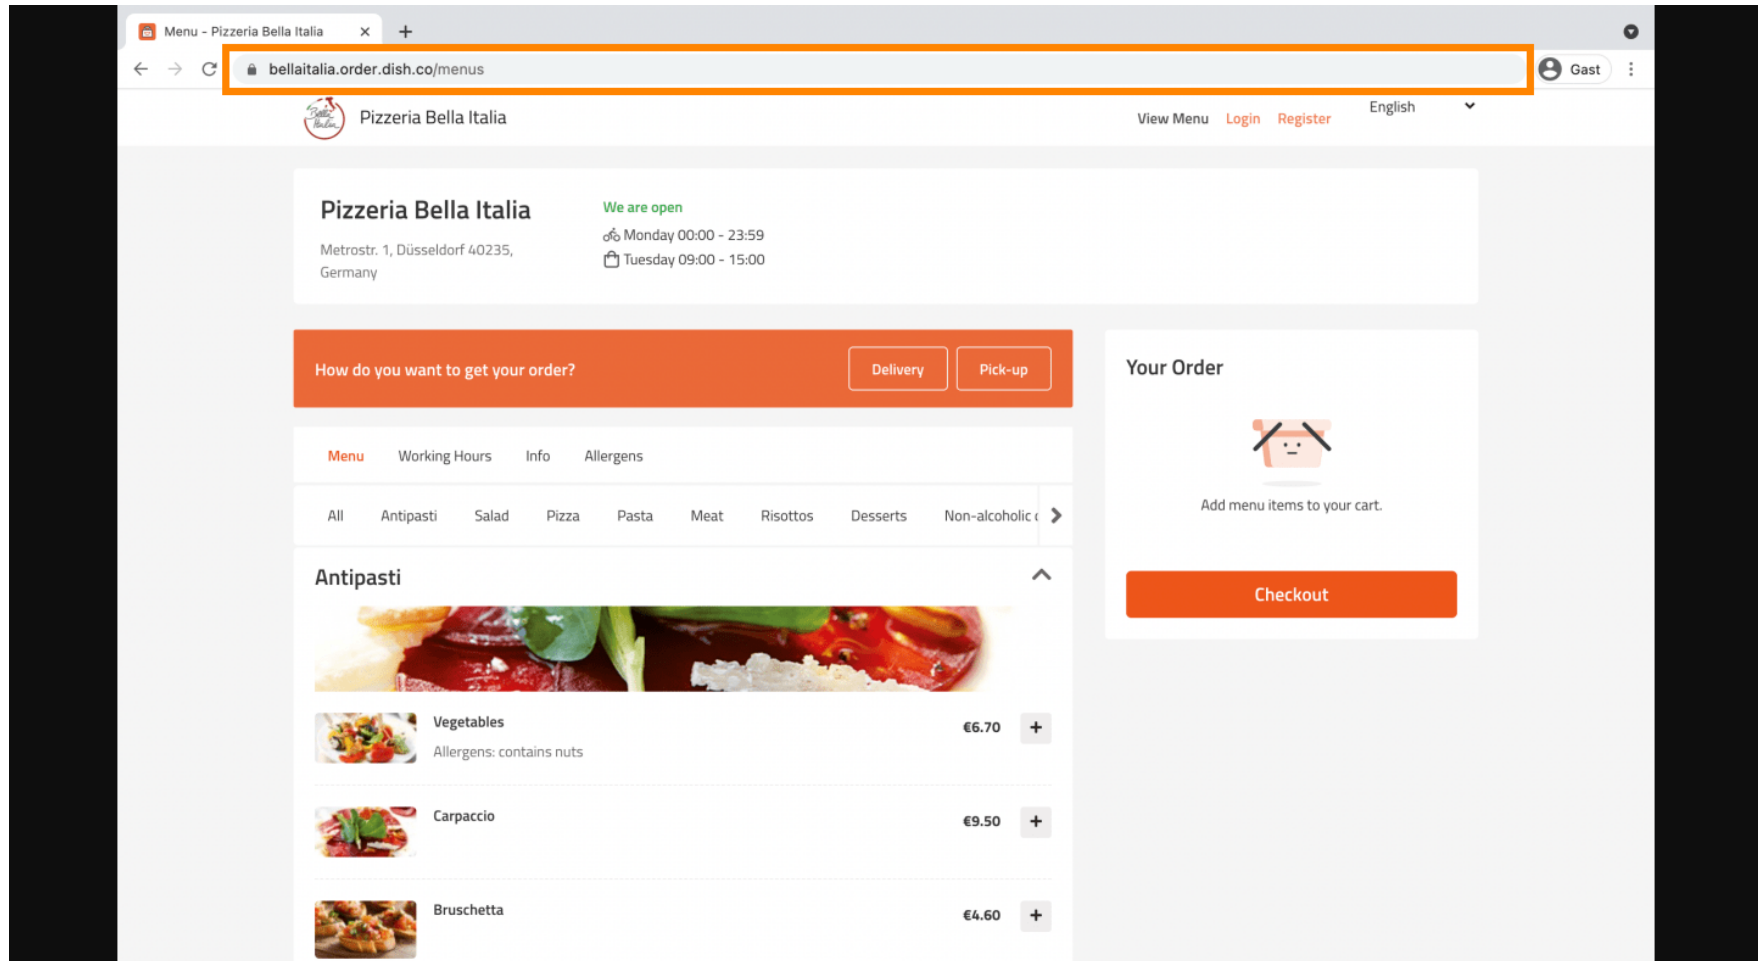

Nejprve navštivte webovou stránku restaurace pro objednávku DISH a zkopírujte svou **adresu URL**.

- 📌 Dalším krokem je přihlášení k instagramovému účtu a kliknutí na **upravit profil**.

Nyní vložte/zadejte svůj zkopírovaný odkaz do pole **webové stránky** .

The screenshot shows the Instagram profile settings page. On the left is a navigation menu with options: Edit Profile, Professional Account, Change Password, Apps and Websites, Email and SMS, Push Notifications, Manage Contacts, Privacy and Security, Login Activity, Emails from Instagram, and Switch to Personal Account. The main content area shows the profile information form. The 'Website' field is highlighted with an orange border and contains the URL 'https://bellaitalia.order.dish.co/menus'. Other fields include Name, Username, Bio, Email, and Phone Number. A 'Confirm Email' button is visible below the Email field.