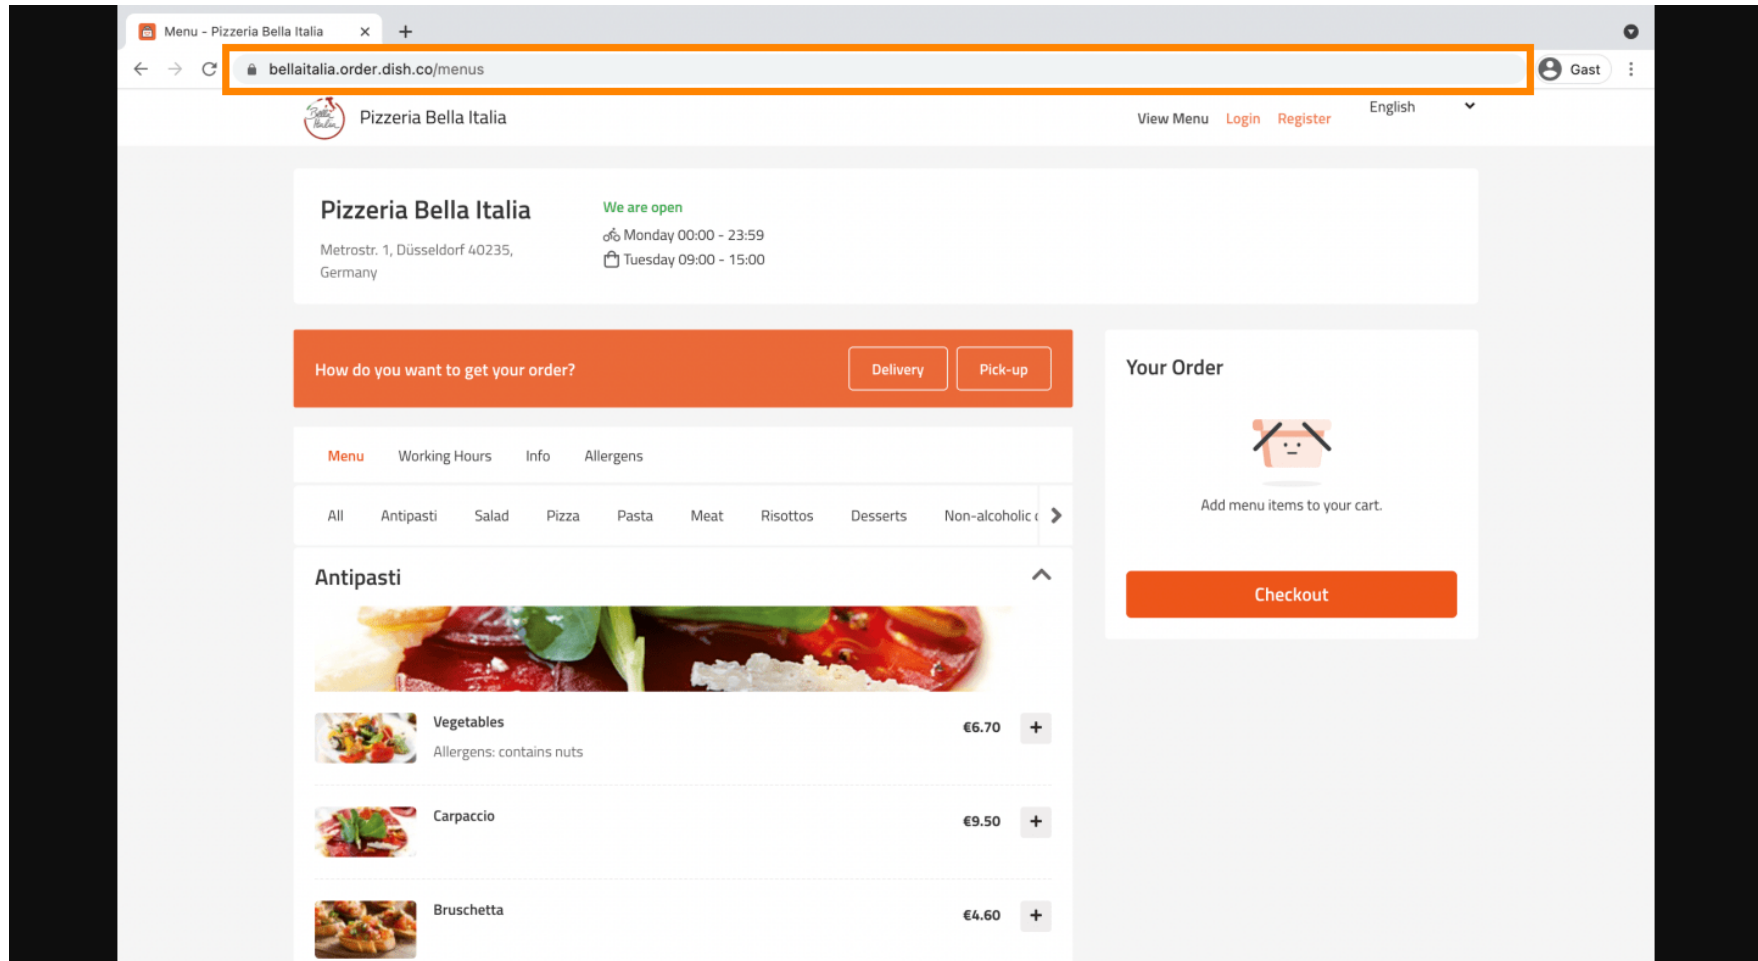

Najprije posjetite svoju web stranicu restorana DISH Order i kopirajte svoj **URL**.

- Sljedeći korak je da se prijavite na svoj Instagram račun i kliknete na **Uredi profil**.

Sada umetnite/upišite svoju kopiranu vezu u polje **web stranice** .

The screenshot shows the Instagram profile settings page. On the left is a navigation menu with options: Edit Profile, Professional Account, Change Password, Apps and Websites, Email and SMS, Push Notifications, Manage Contacts, Privacy and Security, Login Activity, Emails from Instagram, and Switch to Personal Account. The main content area shows the profile information form. The 'Website' field is highlighted with an orange border and contains the URL 'https://bellaitalia.order.dish.co/menus'. Other fields include Name, Username, Bio, Email, and Phone Number. A 'Confirm Email' button is visible below the Email field.