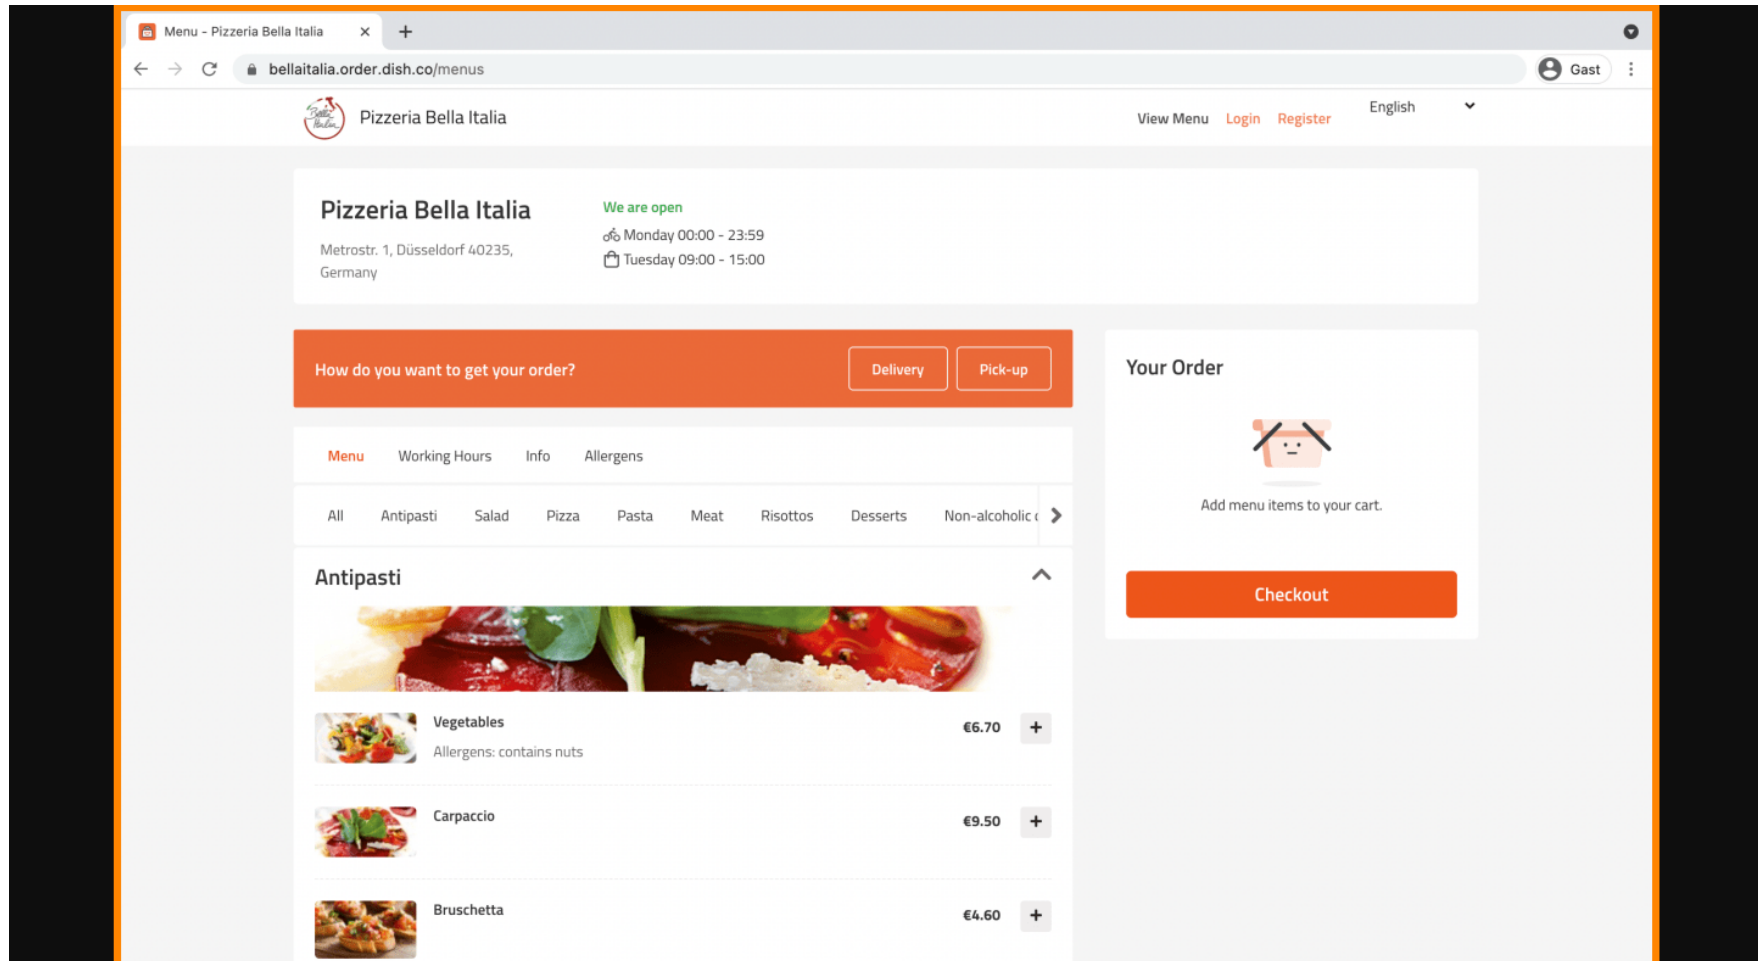

To je to. Uspješno ste povezali svoju web stranicu DISH Order sa svojim Instagram računom.