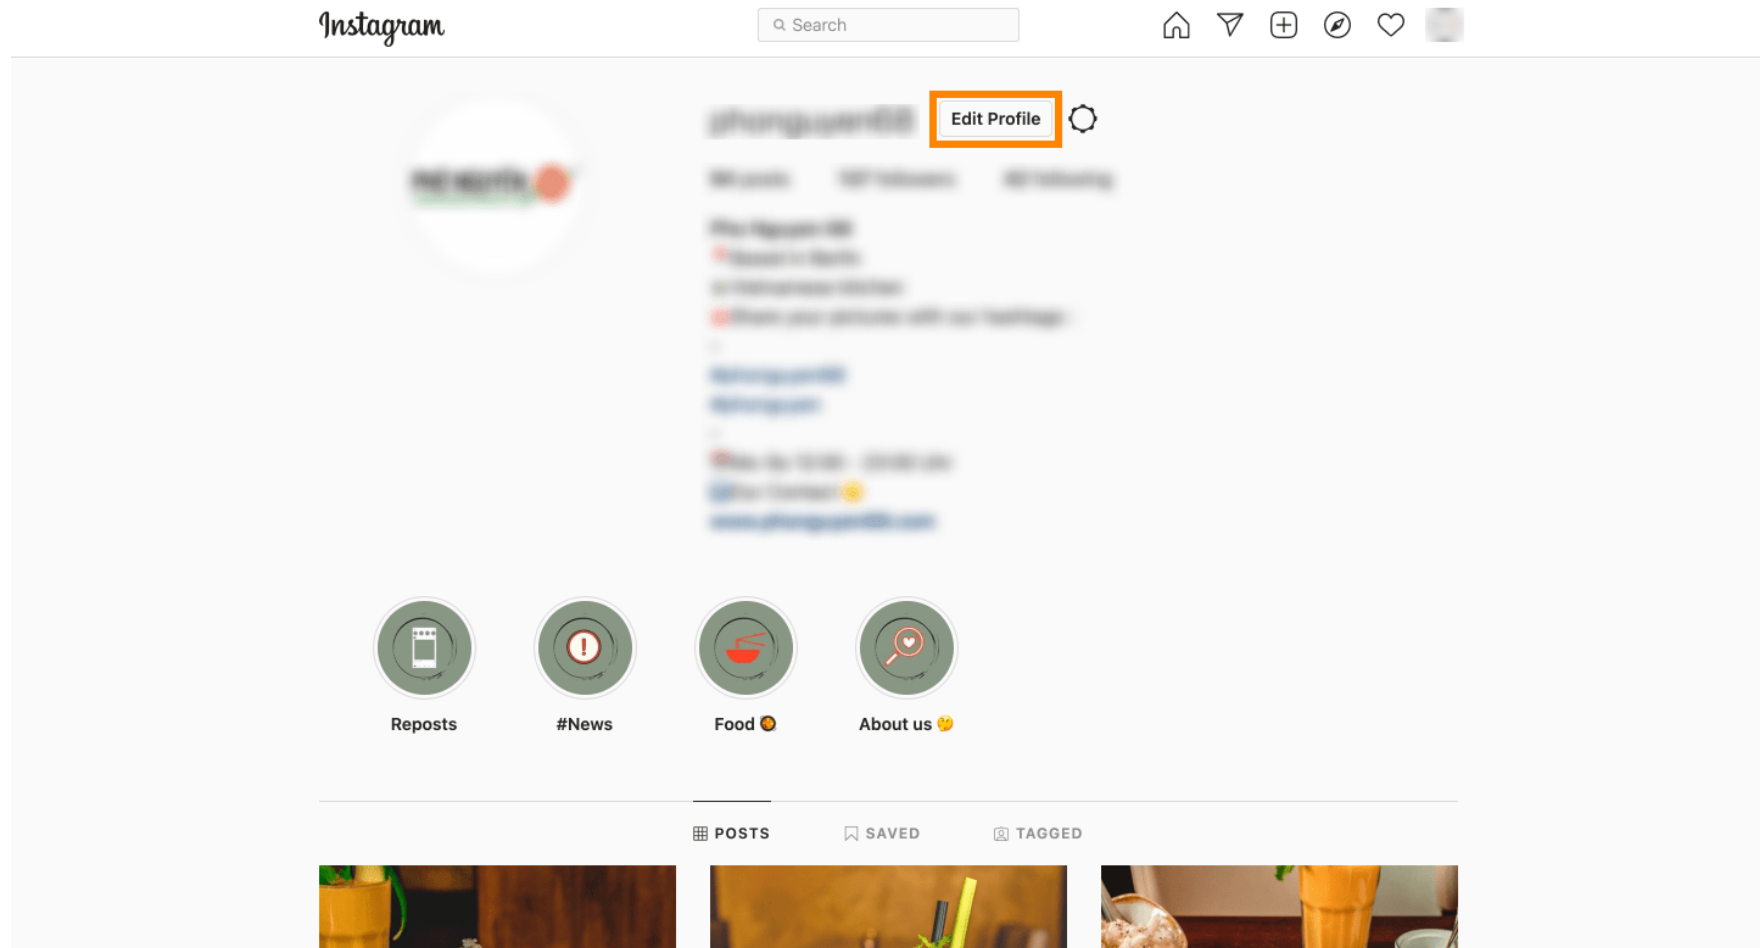

Najprije posjetite svoju web stranicu restorana DISH Order i kopirajte svoj **URL**.

- Sljedeći korak je da se prijavite na svoj Instagram račun i kliknete na **Uredi profil**.

Sada umetnite/upišite svoju kopiranu vezu u polje **web stranice** .

The screenshot shows the Instagram profile settings page. On the left is a navigation menu with options: Edit Profile, Professional Account, Change Password, Apps and Websites, Email and SMS, Push Notifications, Manage Contacts, Privacy and Security, Login Activity, Emails from Instagram, and Switch to Personal Account. The main content area shows the profile information form. The 'Website' field is highlighted with an orange border and contains the URL 'https://bellaitalia.order.dish.co/menus'. Other fields include Name, Username, Bio, Email, and Phone Number. A 'Confirm Email' button is visible below the Email field.