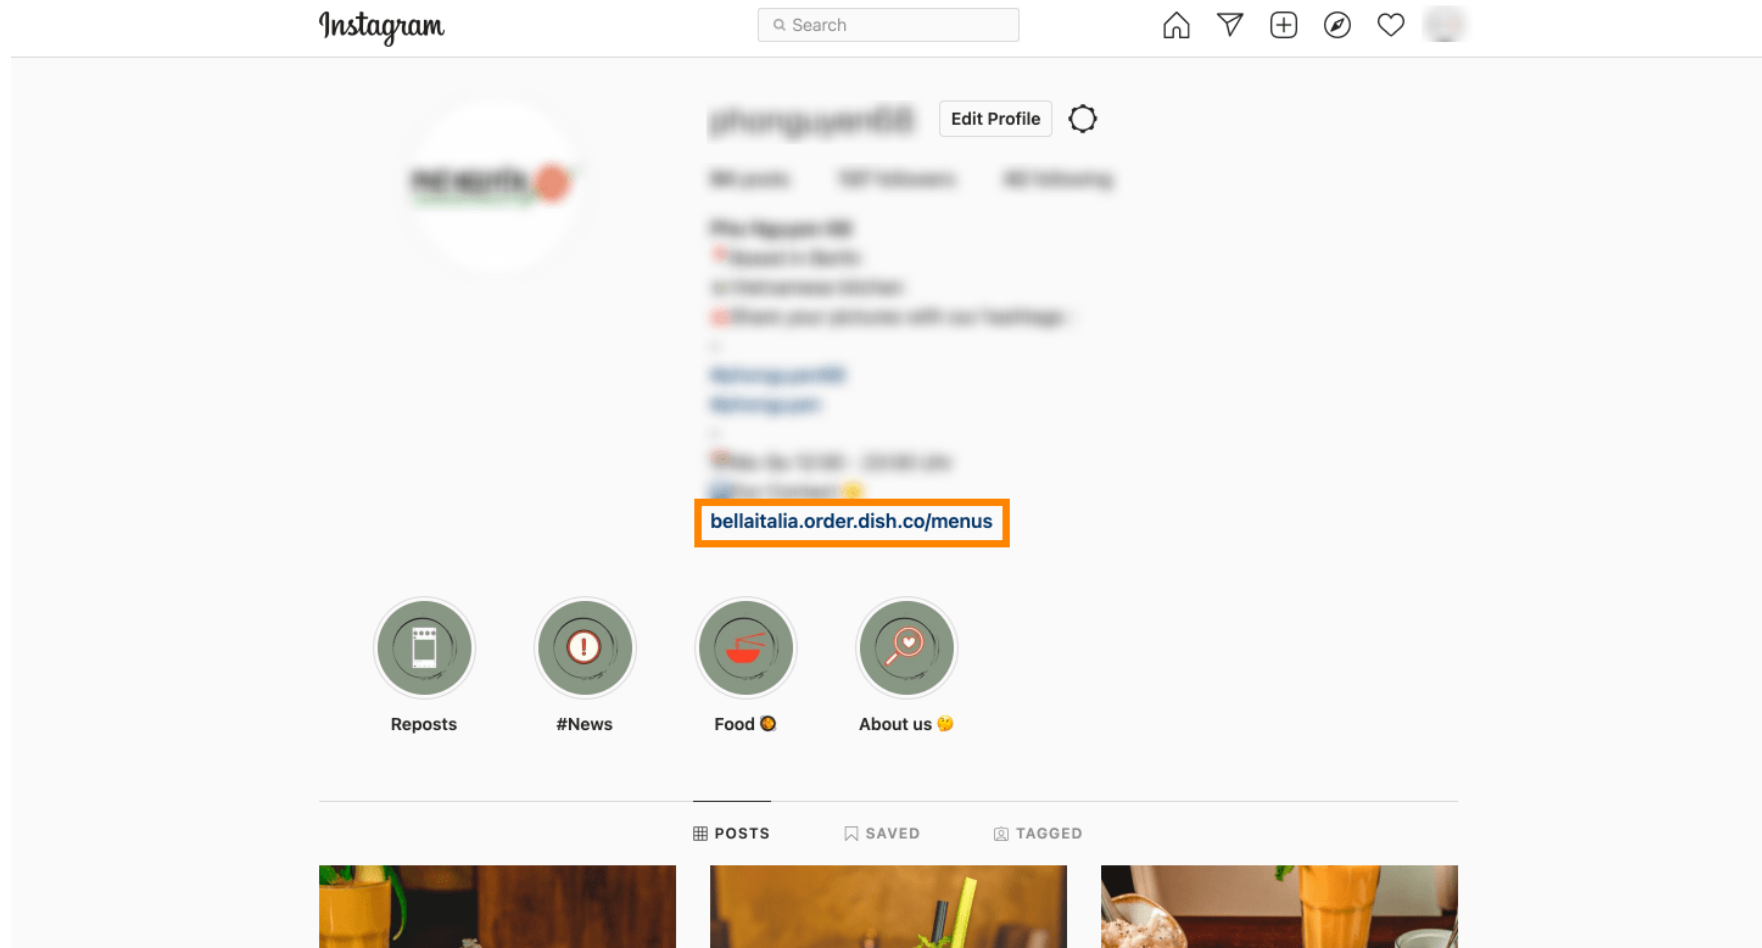

- Vratite se na svoj profil i kliknite na **vezu** da biste dokazali da veza radi.