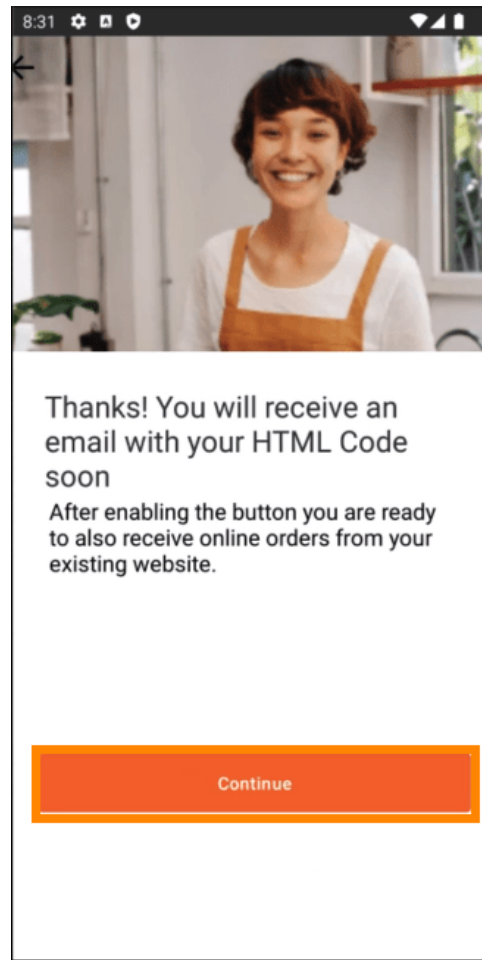

- Ako ste već napravili prvi korak, ovo je posljednji korak i možete zanemariti sljedeće stranice. Kliknite na " **Nastavi** "