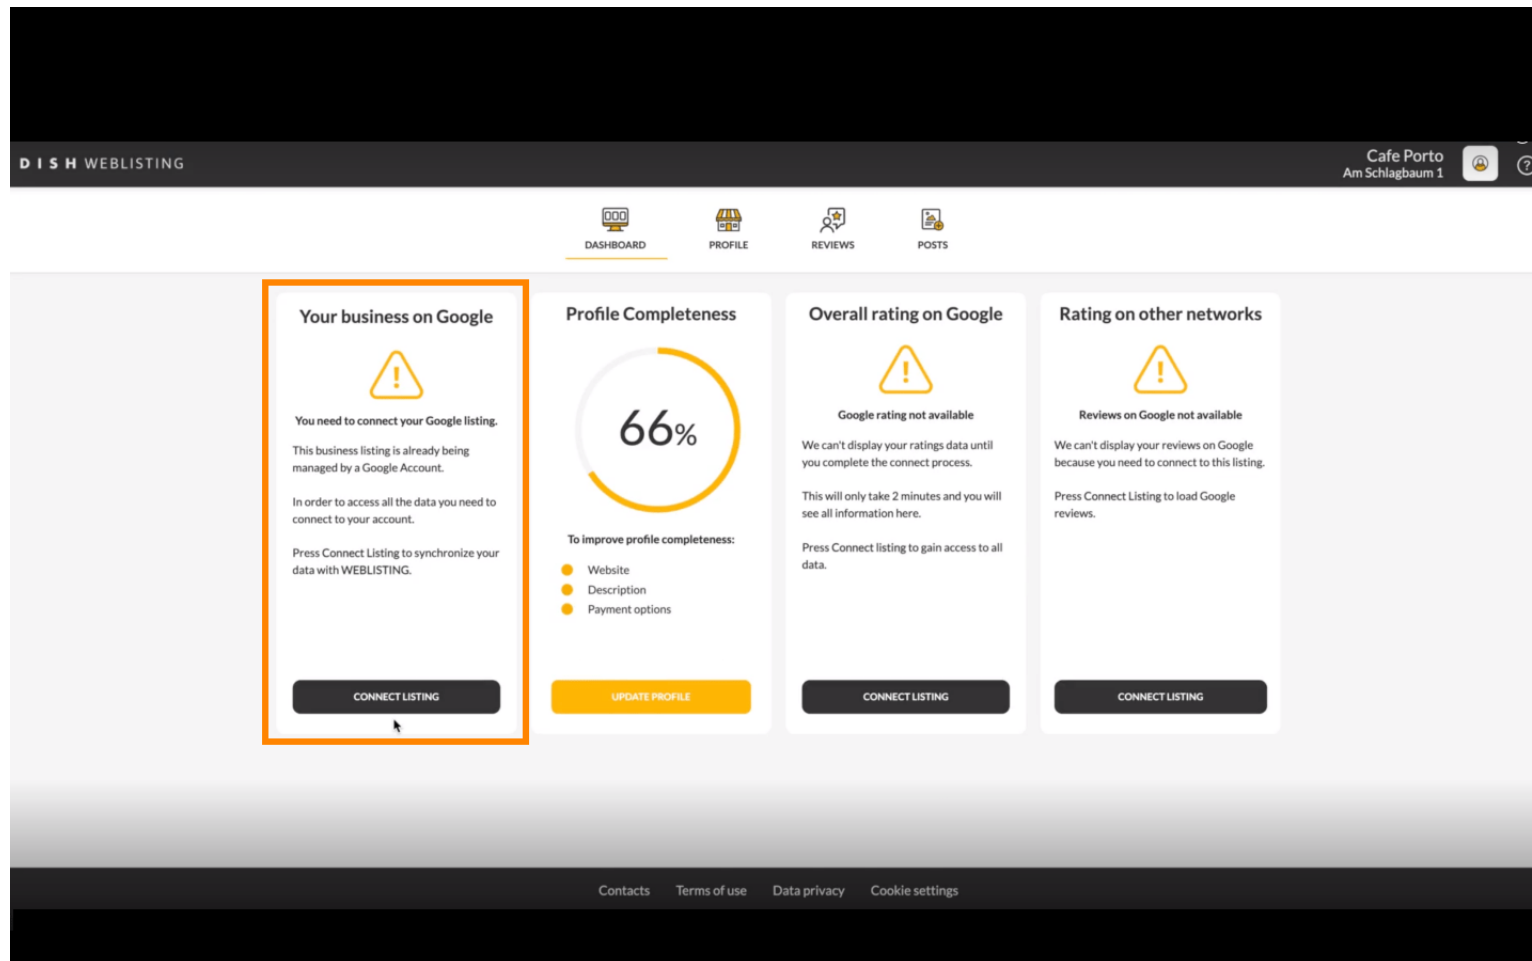

Po dokončení procesu registrace DISH Weblisting se někdy stane, že stále potřebujete propojit svůj aktuální účet Google s DISH Weblisting.