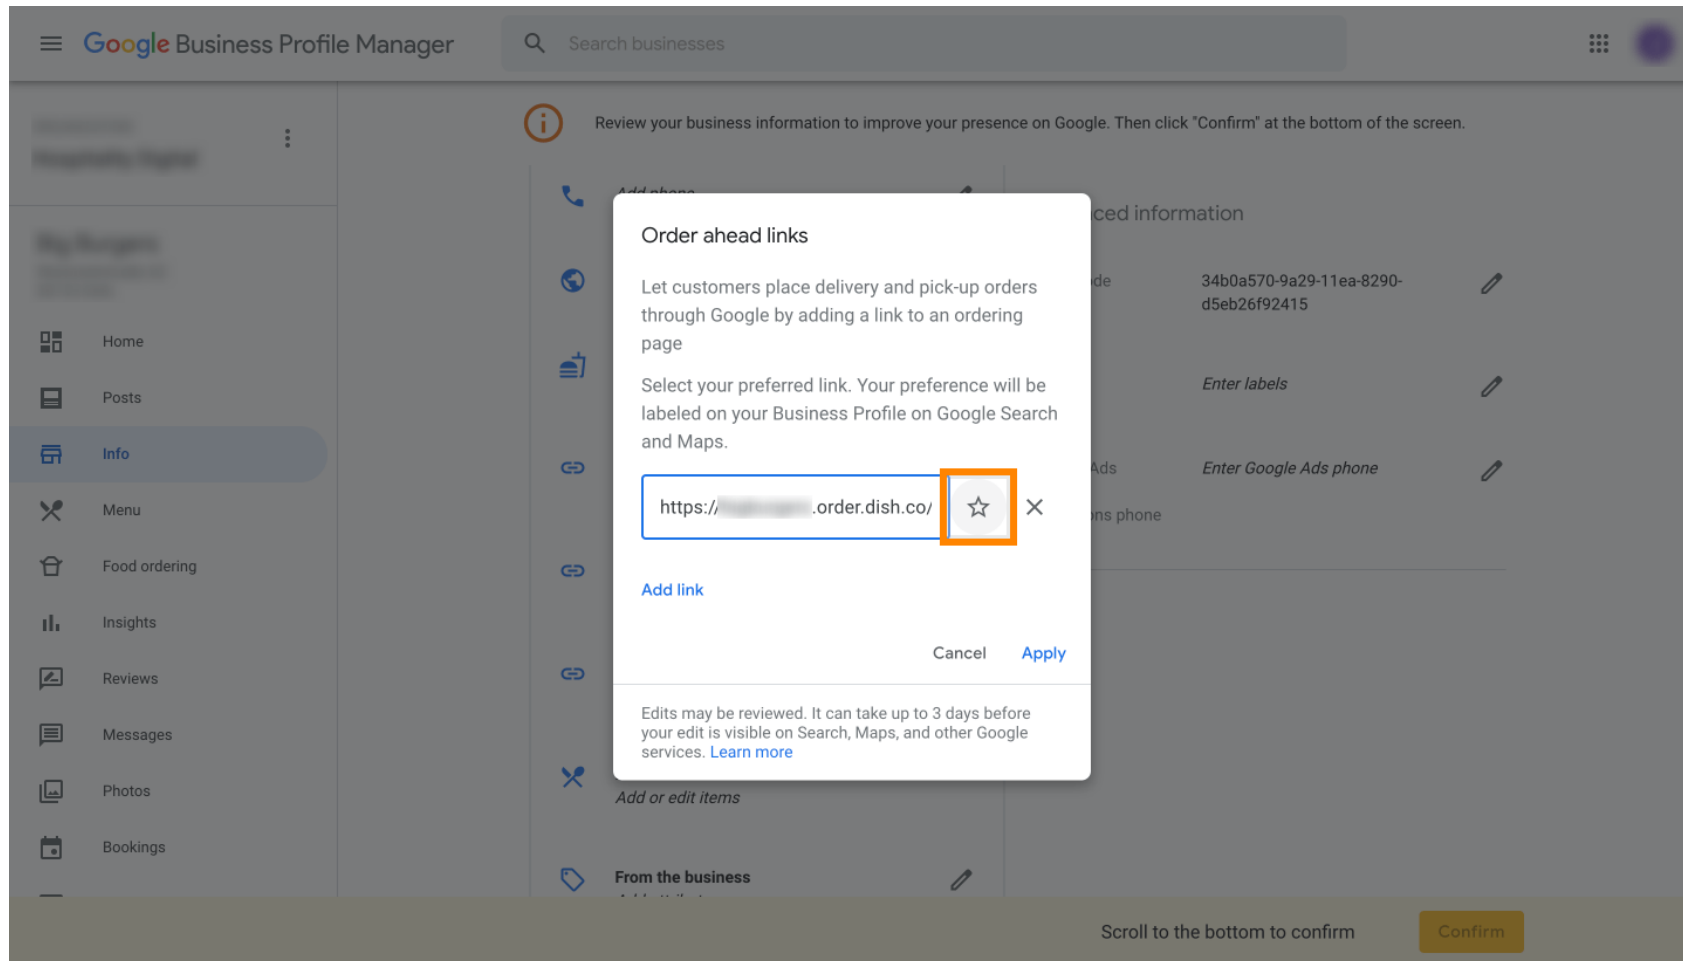

Chcete-li označit oblíbený odkaz jako preferovaný, neklikajte na **ikonu hvězdičky**.