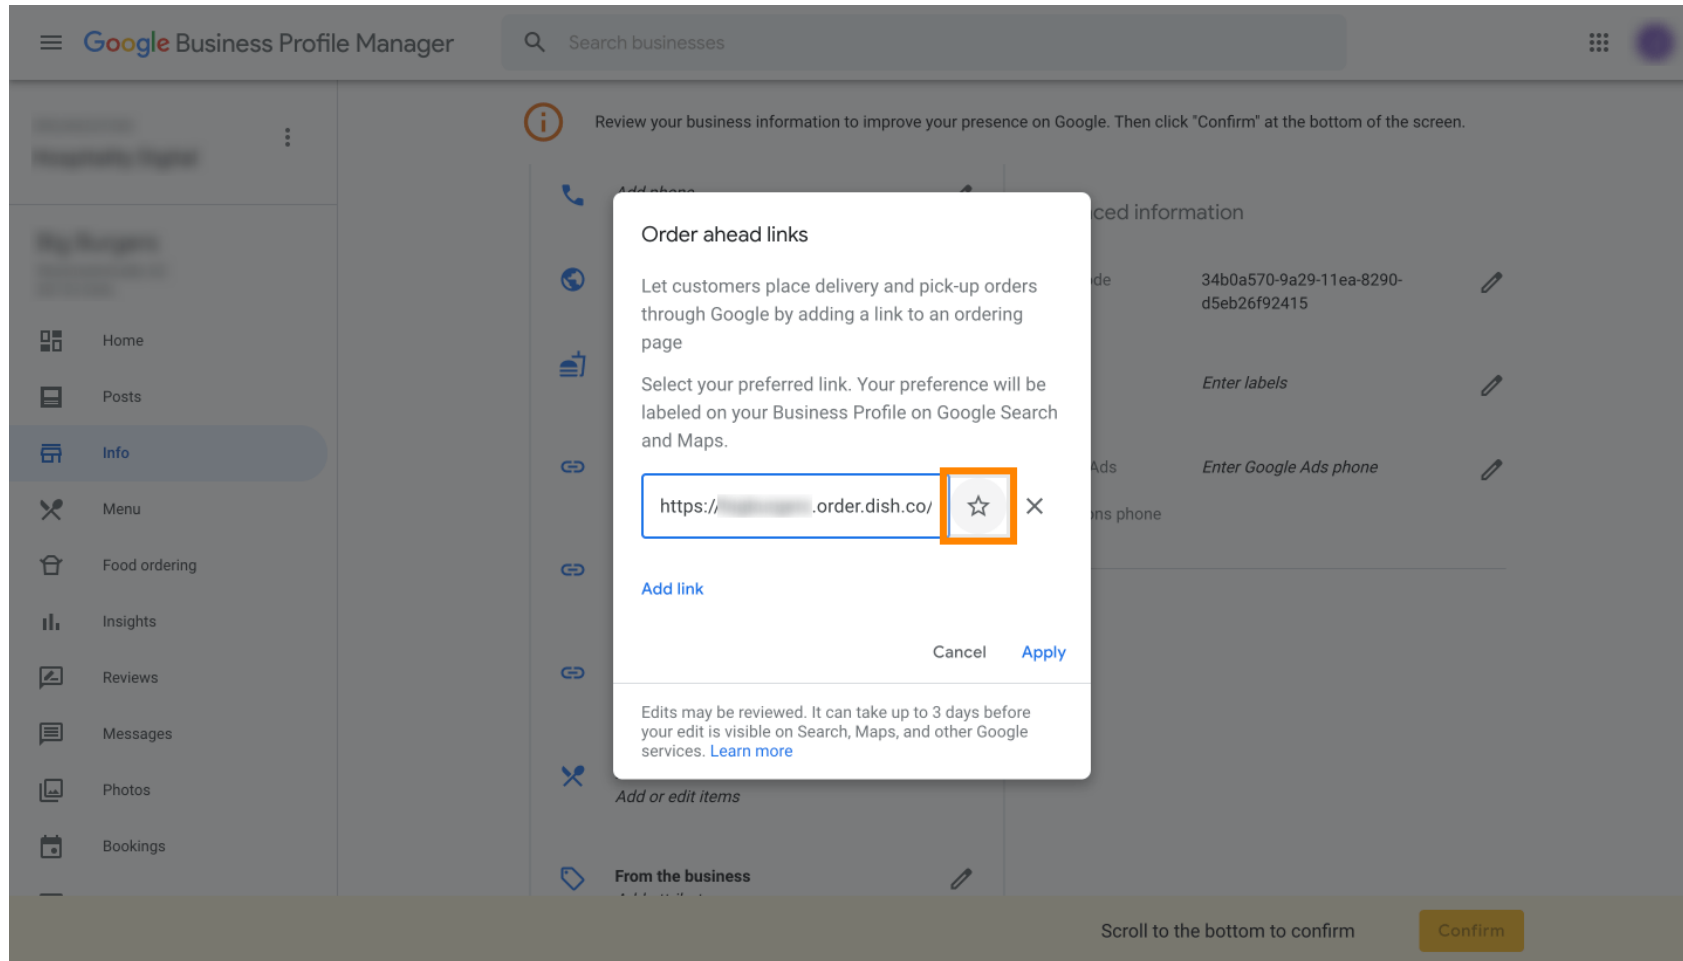

Nu faceți clic pe **pictograma stea** pentru a marca linkul favorit ca preferat.