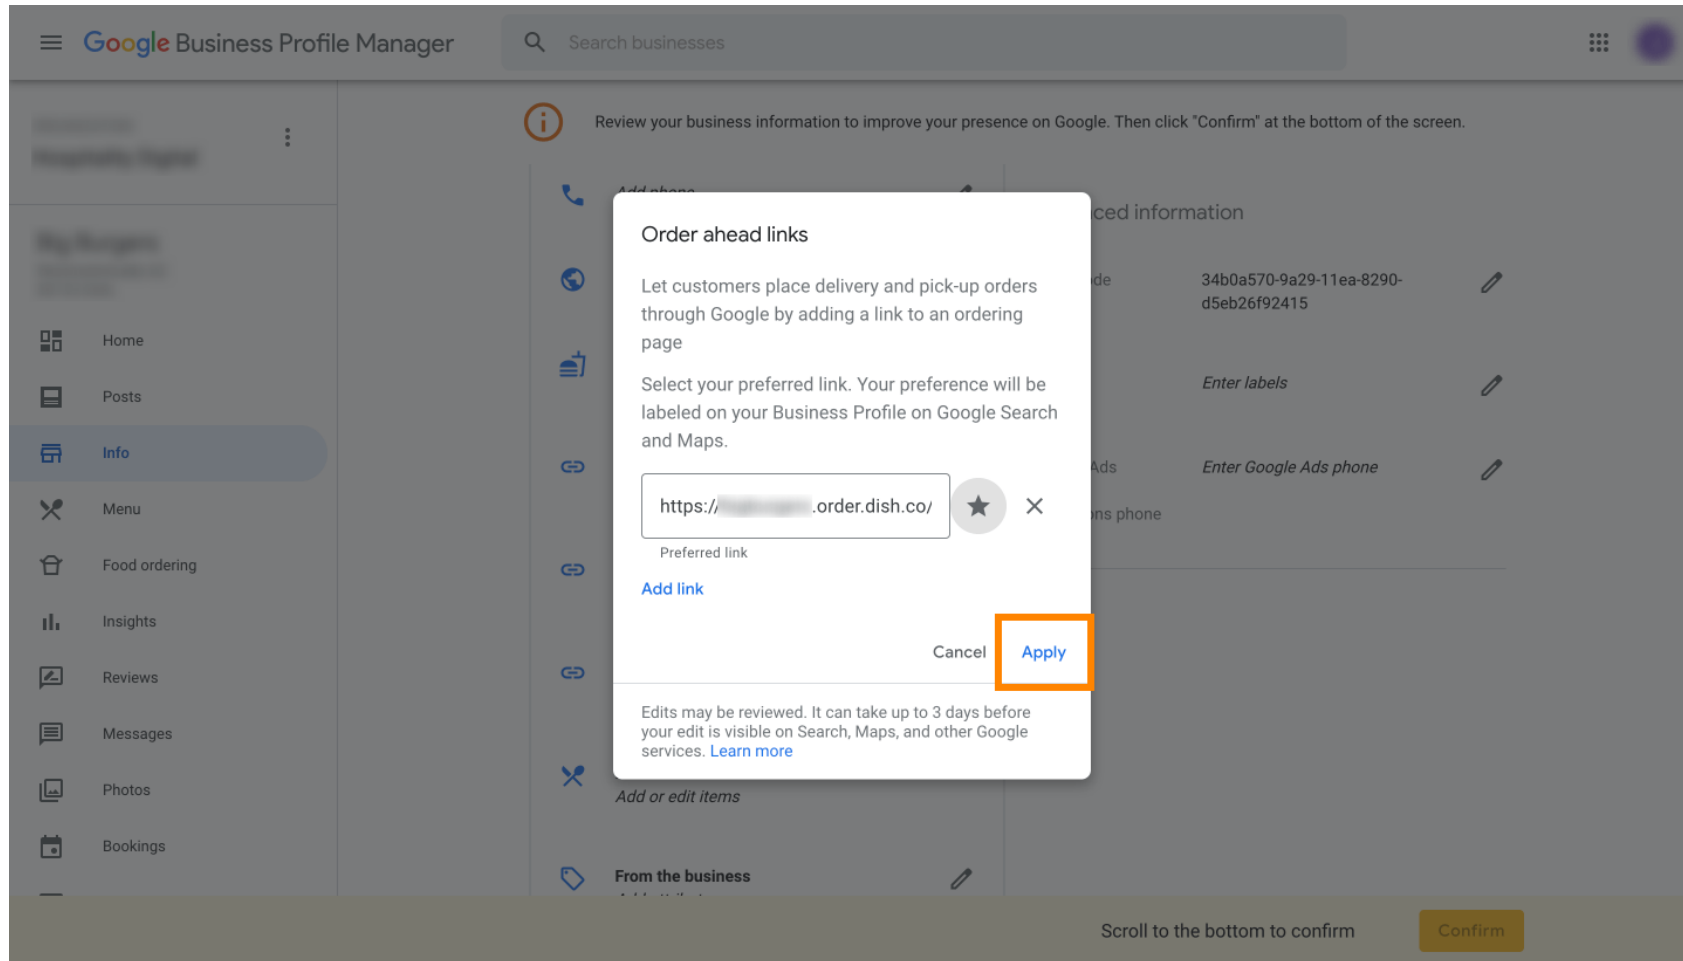

The screenshot shows the Google Business Profile Manager interface. On the left is a navigation menu with options: Home, Posts, Info (highlighted), Menu, Food ordering, Insights, Reviews, Messages, Photos, and Bookings. The main content area displays business information with edit icons (pencil icons) for each item:

On the right, the 'Advanced information' section includes:

- Store code
- Labels
- Google Ads location extensions phone

At the bottom, a yellow banner contains the text 'Scroll to the bottom to confirm' and a 'Confirm' button.

Nu faceți clic pe **pictograma stea** pentru a marca linkul favorit ca preferat.

 Pentru a fi în siguranță, selectați pe **Aplicare** . Gata, ai terminat.

Scanați pentru a accesa playerul interactiv