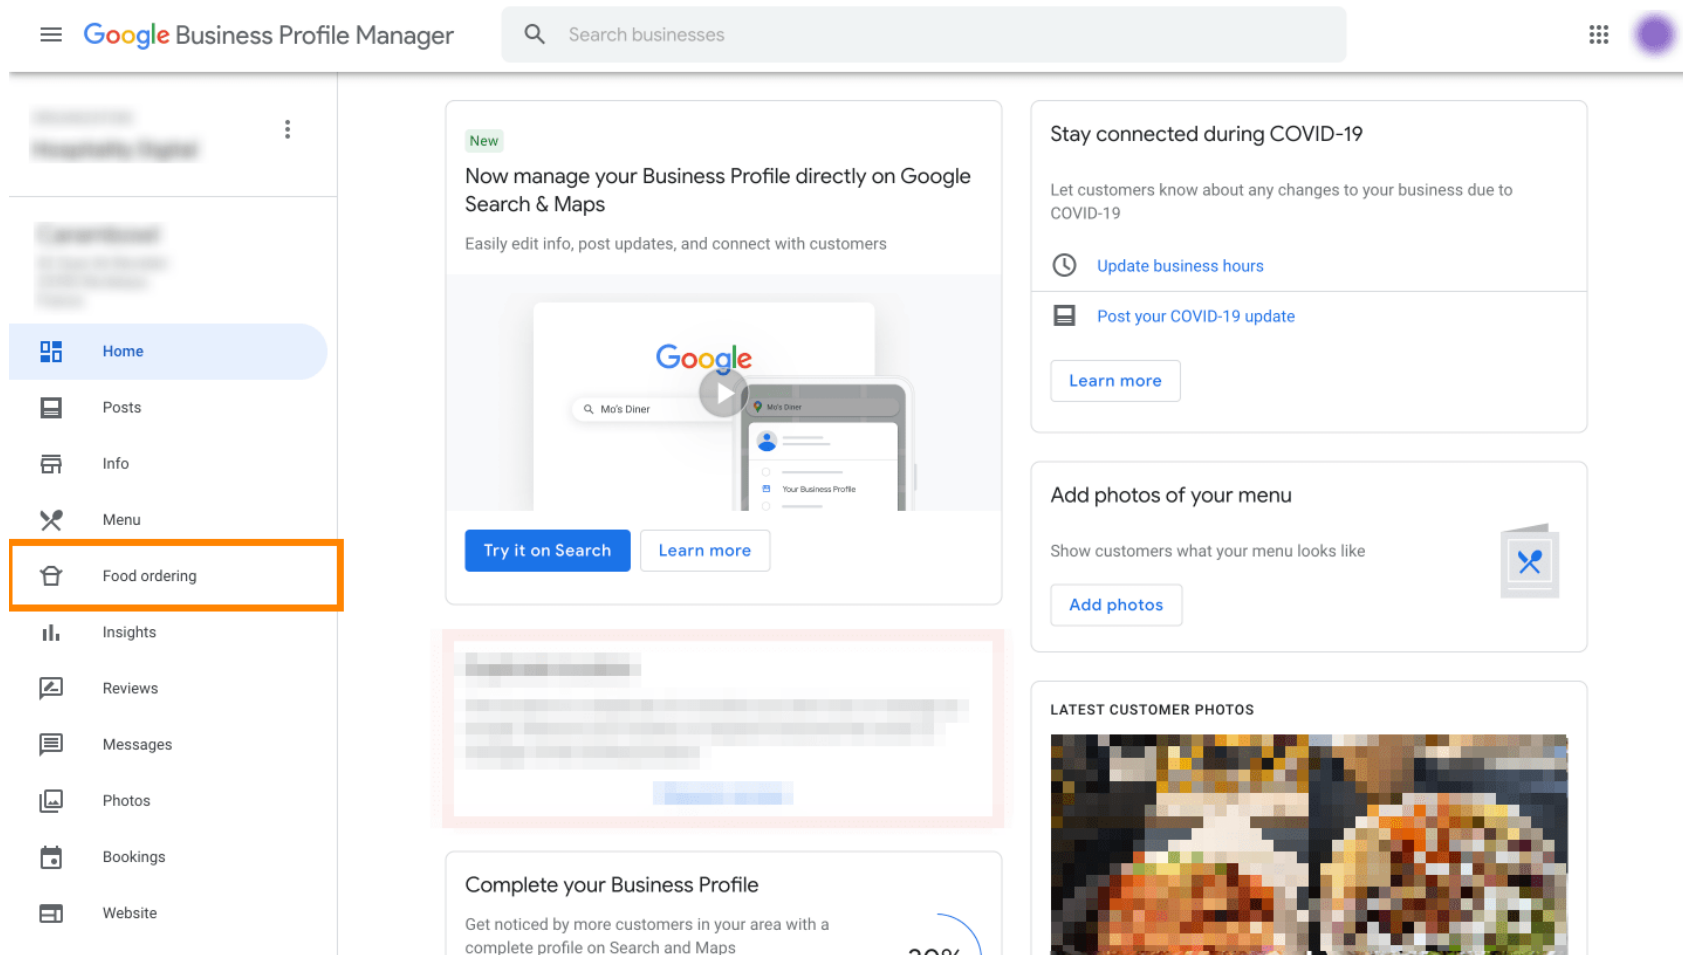

 Primul pas este să vă conectați la **Google Business Profile Manager**.

Faceți clic pe **Comandă alimente** .

Aici puteți gestiona comanda online de alimente pe google. Selectați „orderdirect” pentru **Preluare** și **livrare**.

Google Business Profile Manager | Search businesses

Manage online food ordering on Google

Manage how customers place online food orders from your Business Profile on Google Search and Maps

Your "Order online" button

The screenshot shows the Google Business Profile Manager interface. On the left is a navigation menu with options: Home, Posts, Info (highlighted), Menu, Food ordering, Insights, Reviews, Messages, Photos, and Bookings. The main content area displays business information with edit icons (pencil icons) for each item: