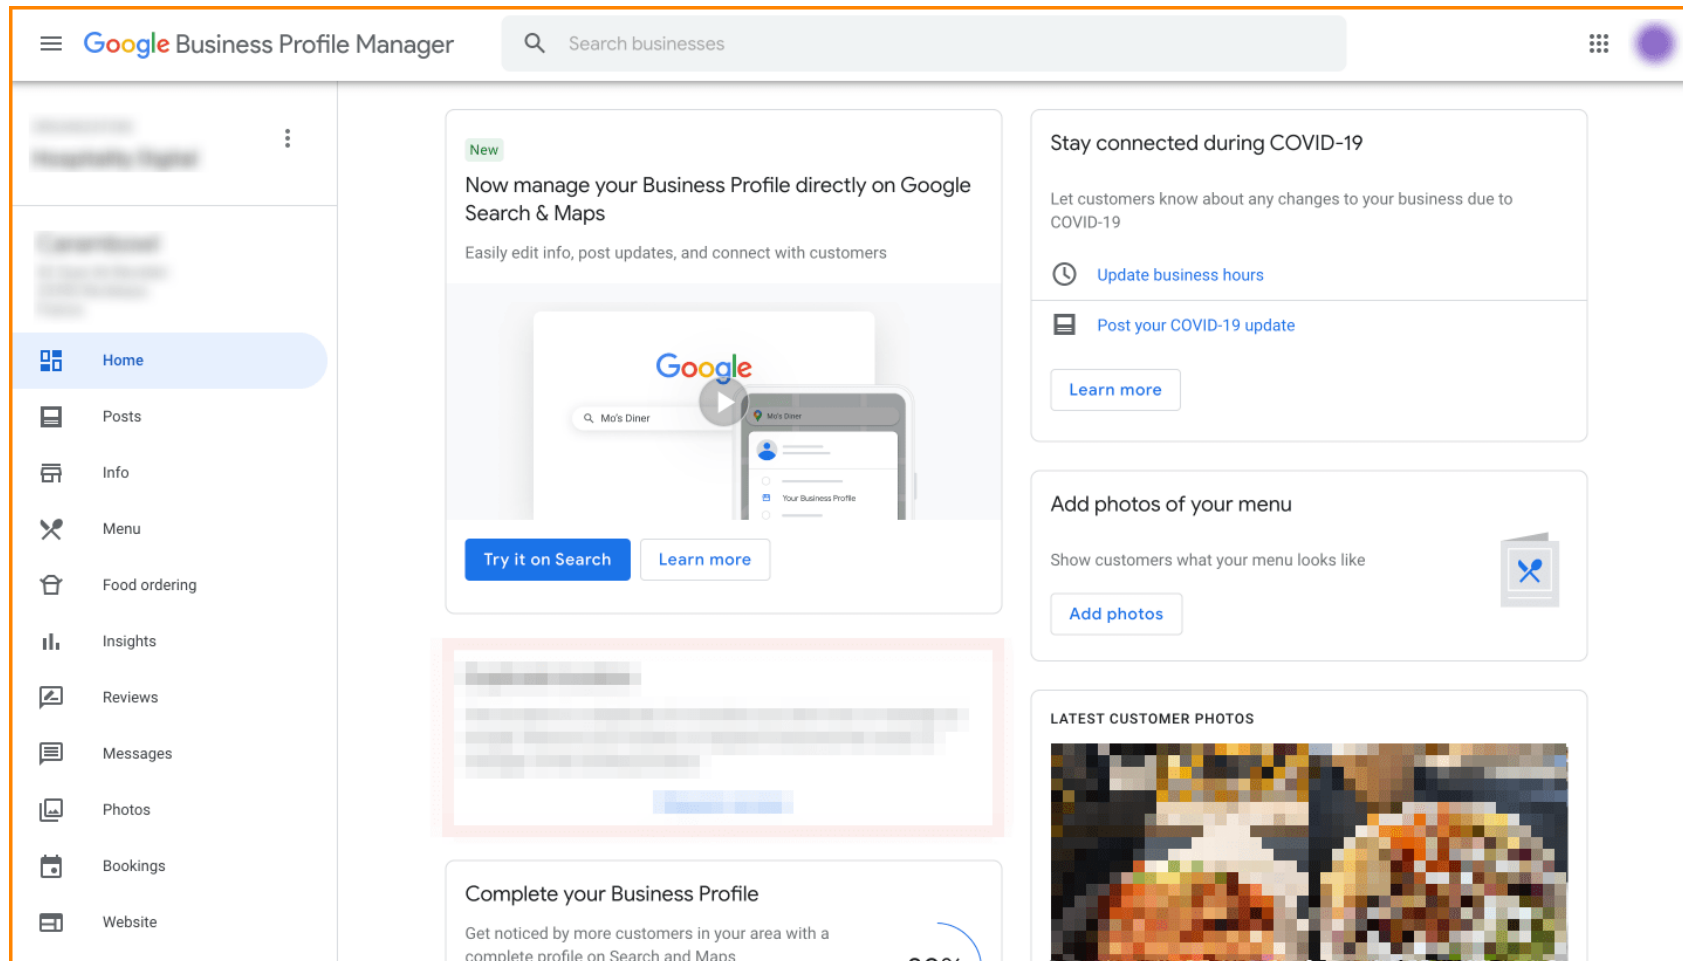

Primul pas este să vă conectați la **Google Business Profile Manager**.