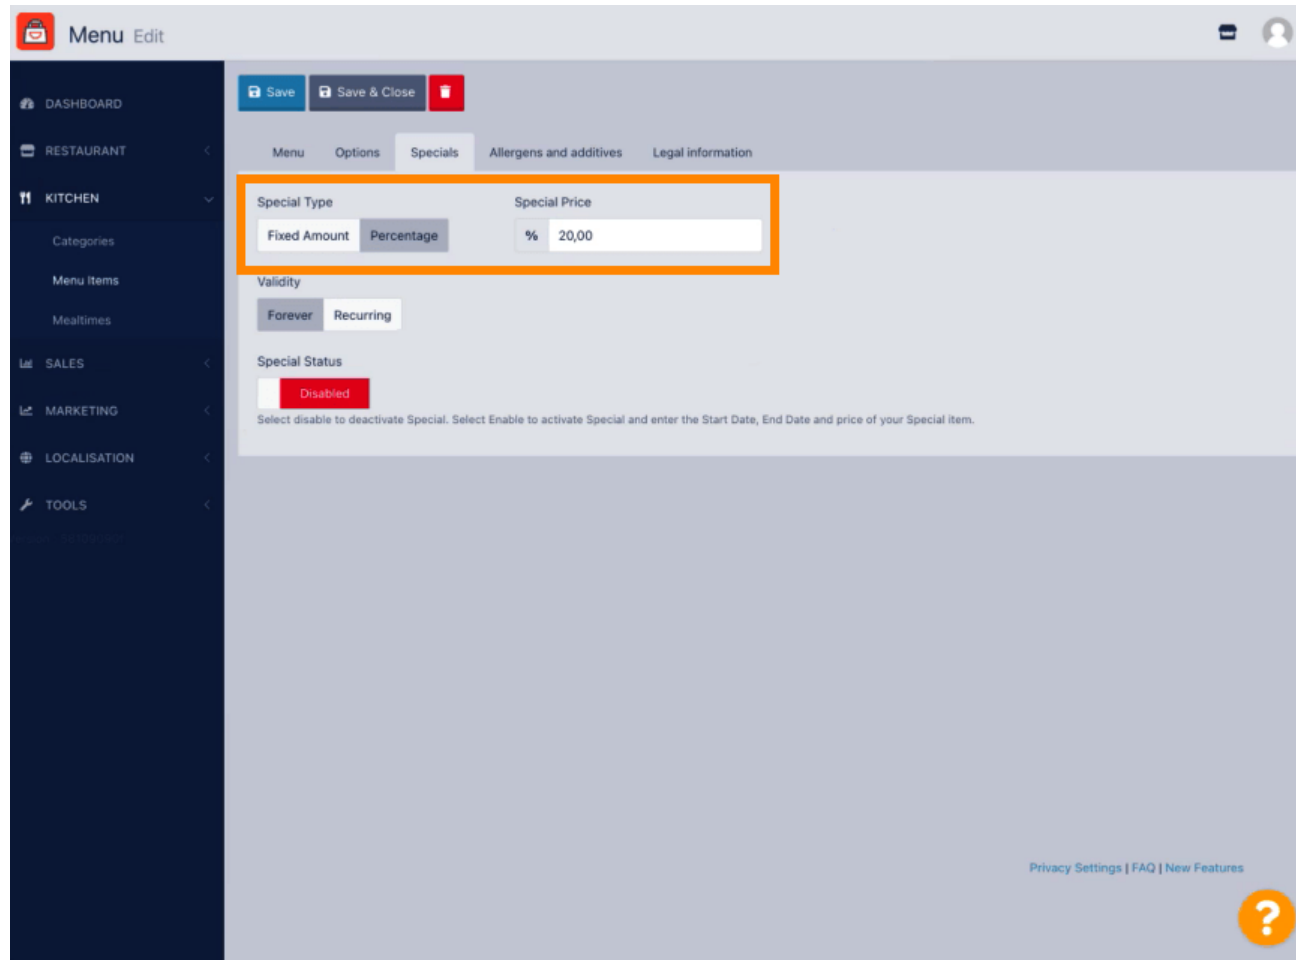

Privacy Settings | FAQ | New Features

 Kliknutím na **Fixed Amount** nastavíte statickou cenu.

The screenshot shows the 'Menu Edit' interface with the 'Specials' tab selected. The 'Special Type' section has two options: 'Fixed Amount' (selected) and 'Percentage'. The 'Special Price' is set to '€ 0,99'. The 'Validity' section has two options: 'Forever' (selected) and 'Recurring'. The 'Special Status' is 'Disabled'. A red button labeled 'Disabled' is visible. Below the status, there is a note: 'Select disable to deactivate Special. Select Enable to activate Special and enter the Start Date, End Date and price of your Special item.' The interface includes a sidebar with navigation options: DASHBOARD, RESTAURANT, KITCHEN, SALES, MARKETING, LOCALISATION, and TOOLS. At the bottom right, there are links for 'Privacy Settings | FAQ | New Features' and a help icon (question mark in a circle).

Kliknutím na **Procento** nastavíte procentuální slevu z původní ceny.

 Klikněte **na Navždy** pod Platnost nastavit neomezenou dobu trvání.

The screenshot shows the 'Menu Edit' interface with the 'Specials' tab selected. The 'Special Type' is set to 'Percentage' and the 'Special Price' is 20,00%. The 'Validity' section has 'Forever' selected, highlighted with an orange box. The 'Special Status' is set to 'Disabled'. The interface includes a sidebar with navigation options like DASHBOARD, RESTAURANT, KITCHEN, SALES, MARKETING, LOCALISATION, and TOOLS. At the bottom right, there are links for 'Privacy Settings | FAQ | New Features' and a help icon.