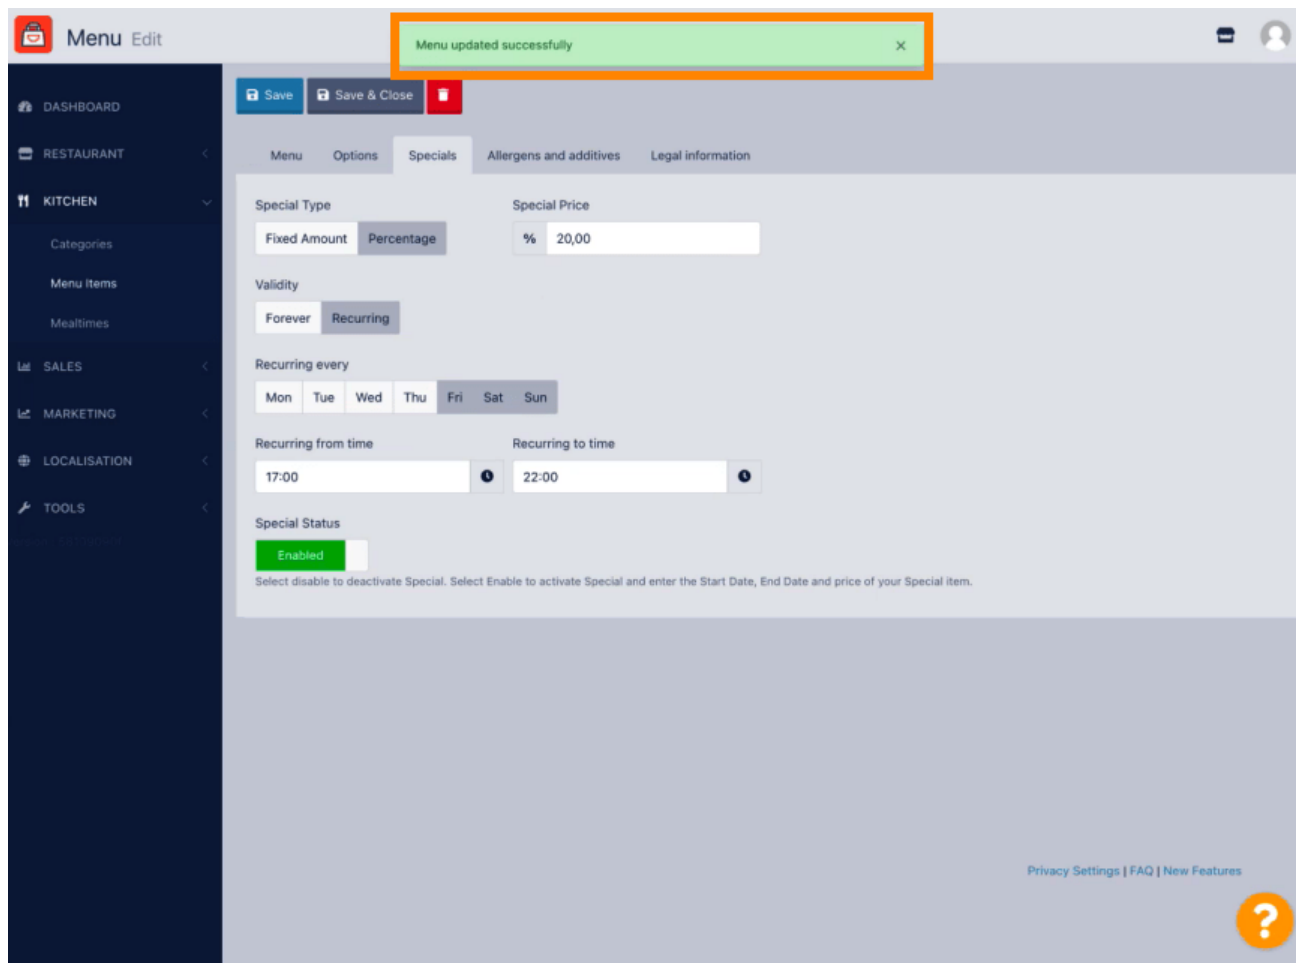

Vaše změny jsou nyní aktualizovány. To je vše, máte hotovo.