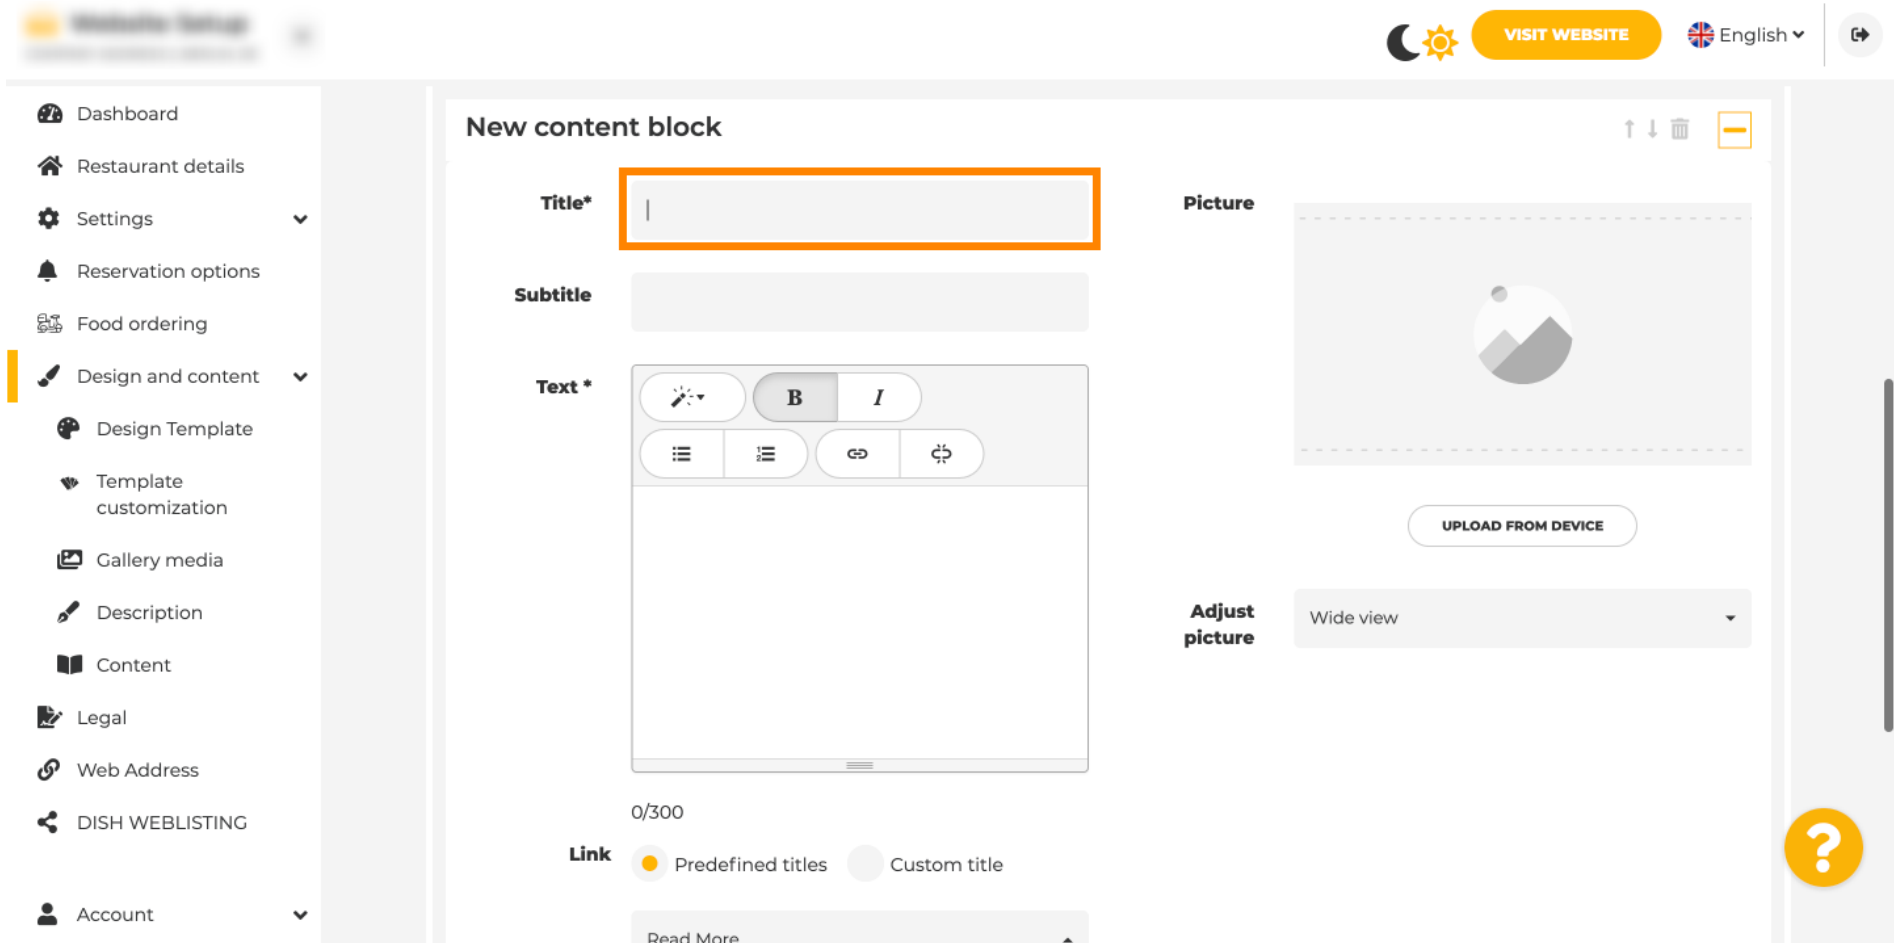

T Otvorit će se prozor za unos. Unesite **naziv** vašeg događaja.