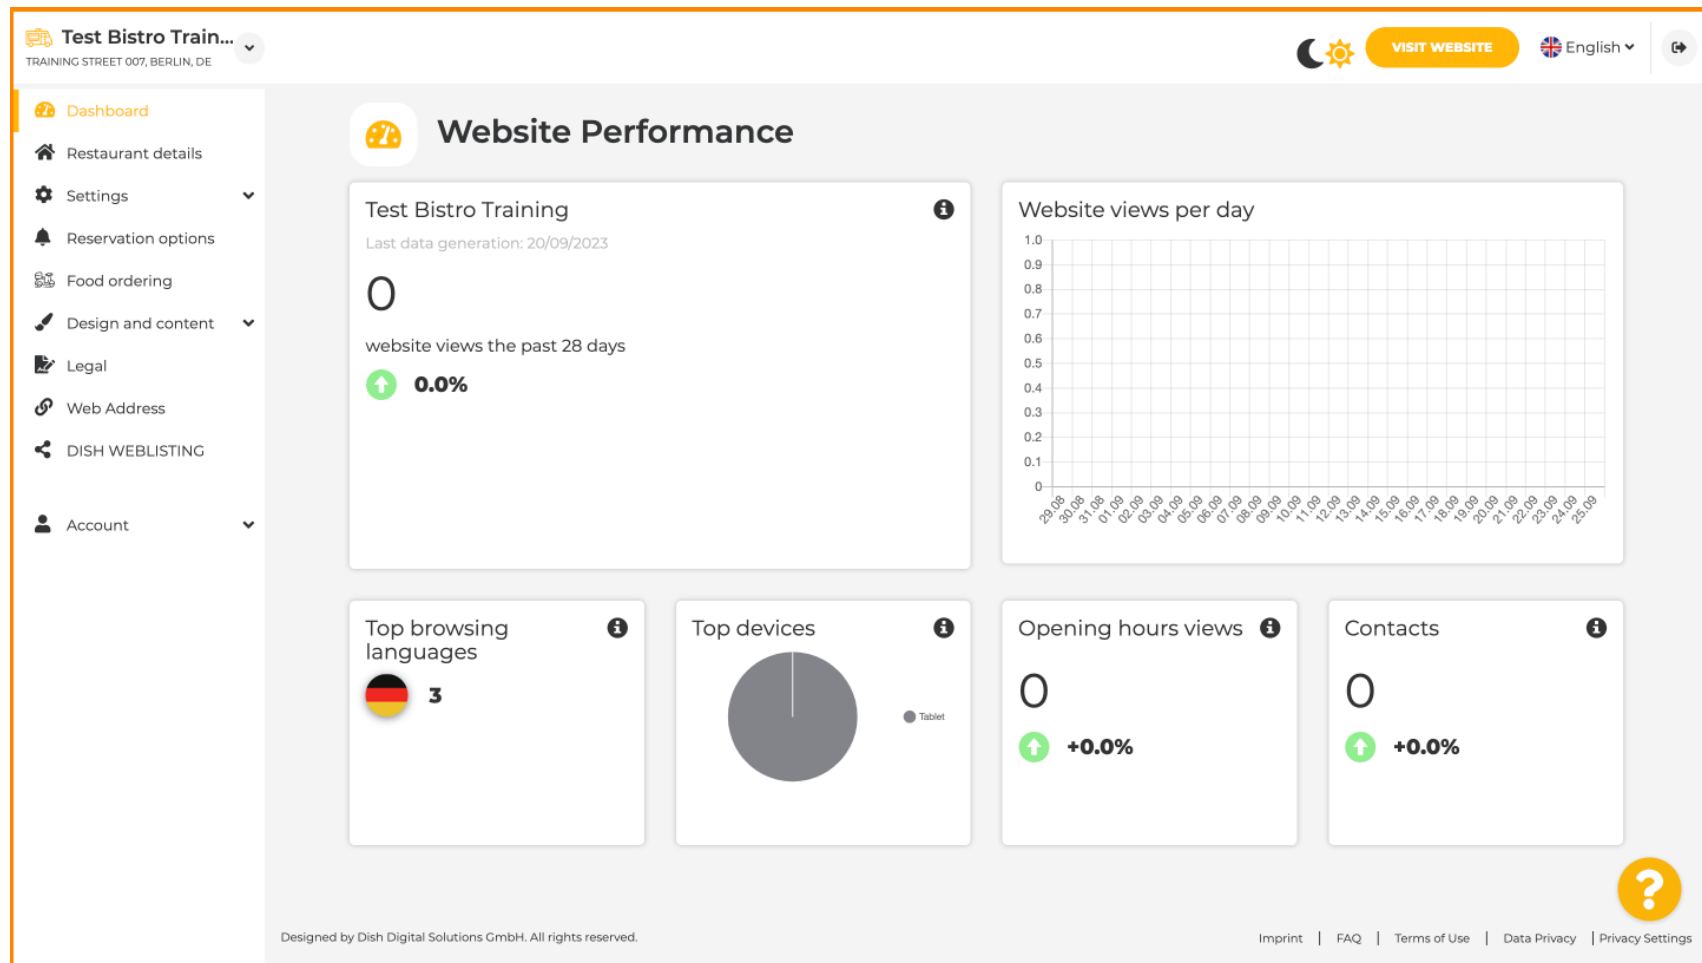

Prvním krokem je přihlášení ke svému účtu **DISH Website**. Budete automaticky přesměrováni na svůj **DASHBOARD**.

Nyní klikněte v nabídce na **D design a obsah**.

The screenshot shows a dashboard for 'Test Bistro Training' (TRAINING STREET 007, BERLIN, DE). The left sidebar menu includes: Dashboard, Restaurant details, Settings, Reservation options, Food ordering, **Design and content** (highlighted with an orange box), Legal, Web Address, DISH WEBLISTING, and Account. The main content area is titled 'Website Performance' and contains several widgets:

Chcete-li provést změny šablony, písem a dalších aspektů designu svého webu, vyberte **možnost Šablona návrhu** .

The screenshot displays the DISH website management interface for 'Test Bistro Training'. The left sidebar menu includes 'Dashboard', 'Restaurant details', 'Settings', 'Reservation options', 'Food ordering', 'Design and content' (highlighted), and 'Account'. Under 'Design and content', the 'Design Template' option is highlighted with an orange box. The main content area shows 'Website Performance' with several widgets: 'Test Bistro Training' (0 views, 0.0% change), 'Website views per day' (line chart), 'Top browsing languages' (3 views, Germany flag), 'Top devices' (Pie chart showing Tablet), 'Opening hours views' (0 views, +0.0% change), and 'Contacts' (0 views, +0.0% change). The footer contains 'Designed by Dish Digital Solutions GmbH. All rights reserved.' and links for 'Imprint', 'FAQ', 'Terms of Use', 'Data Privacy', and 'Privacy Settings'.