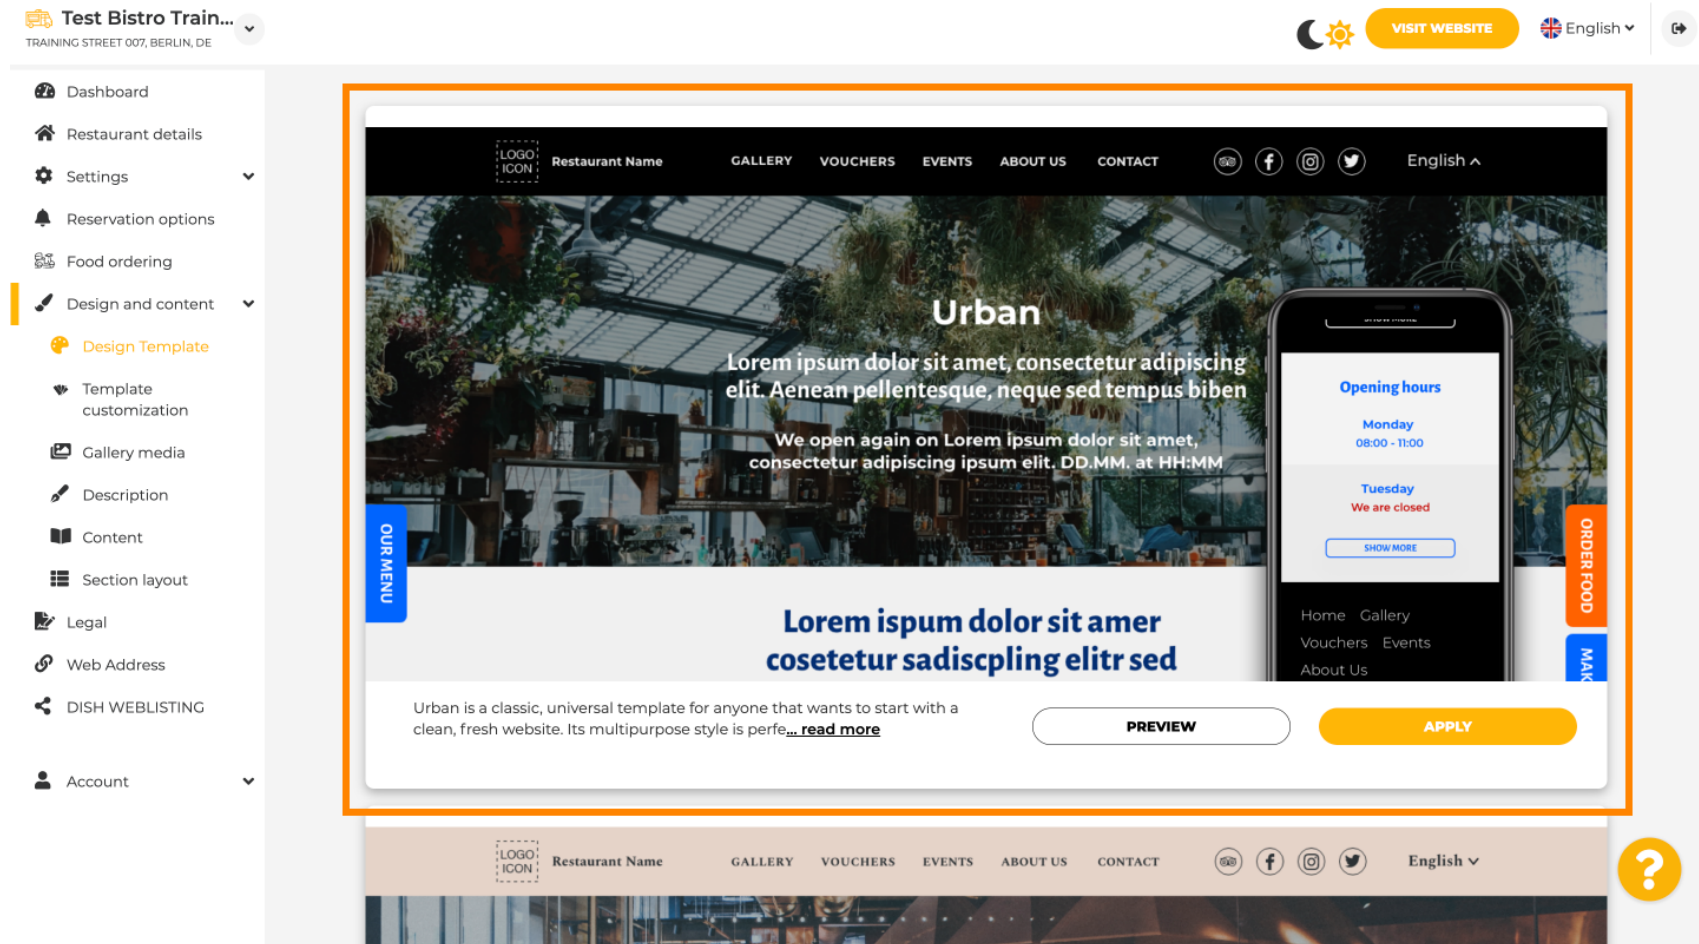

Uvidíte přehled všech šablon návrhu, které vám DISH Website poskytuje. **Přejděte dolů a zobrazte všechny šablony.** **Poznámka: Aktuální šablona návrhu je zvýrazněna žlutě.**