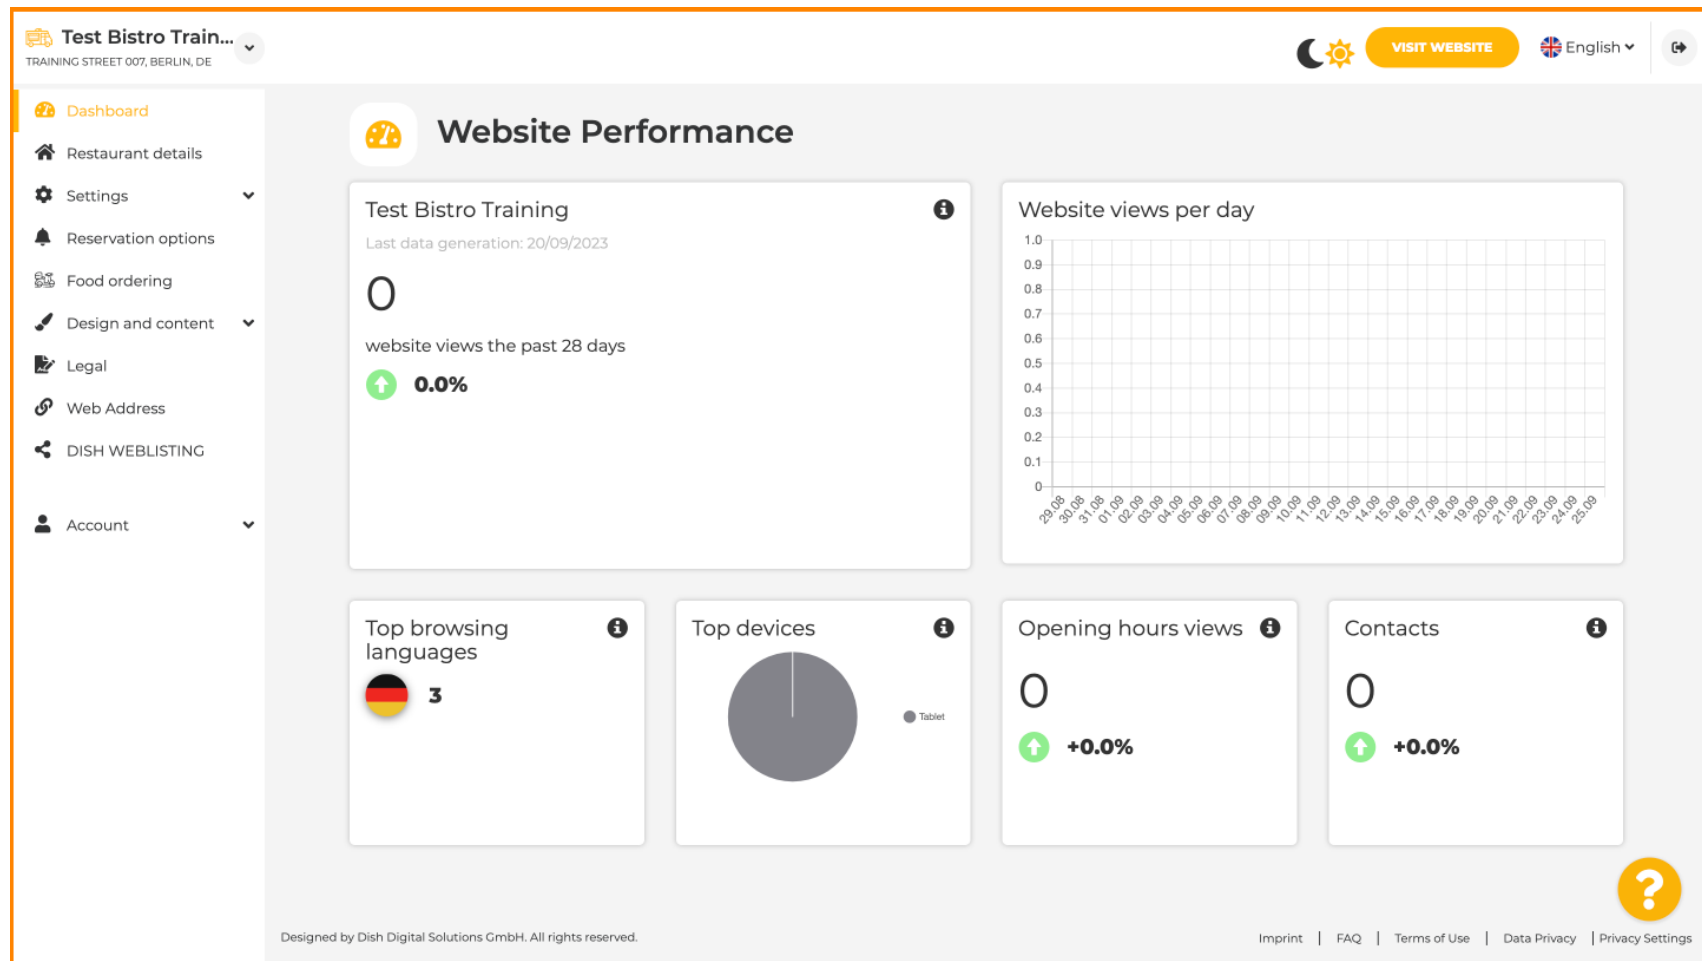

La première étape consiste à vous connecter à votre **compte DISH**. Vous serez automatiquement redirigé vers votre **TABLEAU DE BORD**.

Cliquez maintenant sur **Conception et contenu** dans le menu.

The screenshot shows a dashboard for 'Test Bistro Training' (TRAINING STREET 007, BERLIN, DE). The left sidebar menu includes: Dashboard, Restaurant details, Settings, Reservation options, Food ordering, **Design and content** (highlighted with an orange box), Legal, Web Address, DISH WEBLISTING, and Account. The main content area is titled 'Website Performance' and contains several widgets:

- Test Bistro Training**: Last data generation: 20/09/2023. Website views the past 28 days: 0, with a +0.0% change.
- Website views per day**: A line chart showing a flat line at 0.0 views per day from 28.09 to 26.09.
- Top browsing languages**: 3 languages, with German (DE) being the top one.
- Top devices**: A pie chart showing 100% for Tablet.
- Opening hours views**: 0 views, with a +0.0% change.
- Contacts**: 0 contacts, with a +0.0% change.

Choisissez **un modèle de conception** pour apporter des modifications à votre modèle, à vos polices et à d'autres aspects de conception de votre site Web.

The screenshot displays the DISH website management interface for 'Test Bistro Training' (TRAINING STREET 007, BERLIN, DE). The left sidebar contains a navigation menu with 'Design and content' expanded, and 'Design Template' highlighted. The main content area, titled 'Website Performance', shows a large '0' for website views the past 28 days with a '+0.0%' change. A line chart titled 'Website views per day' shows zero views from 29.08 to 26.09. Below this are four summary cards: 'Top browsing languages' (German, 3), 'Top devices' (Pie chart showing 100% Tablet), 'Opening hours views' (0, +0.0%), and 'Contacts' (0, +0.0%). The footer includes 'Designed by Dish Digital Solutions GmbH. All rights reserved.' and links for Imprint, FAQ, Terms of Use, Data Privacy, and Privacy Settings.