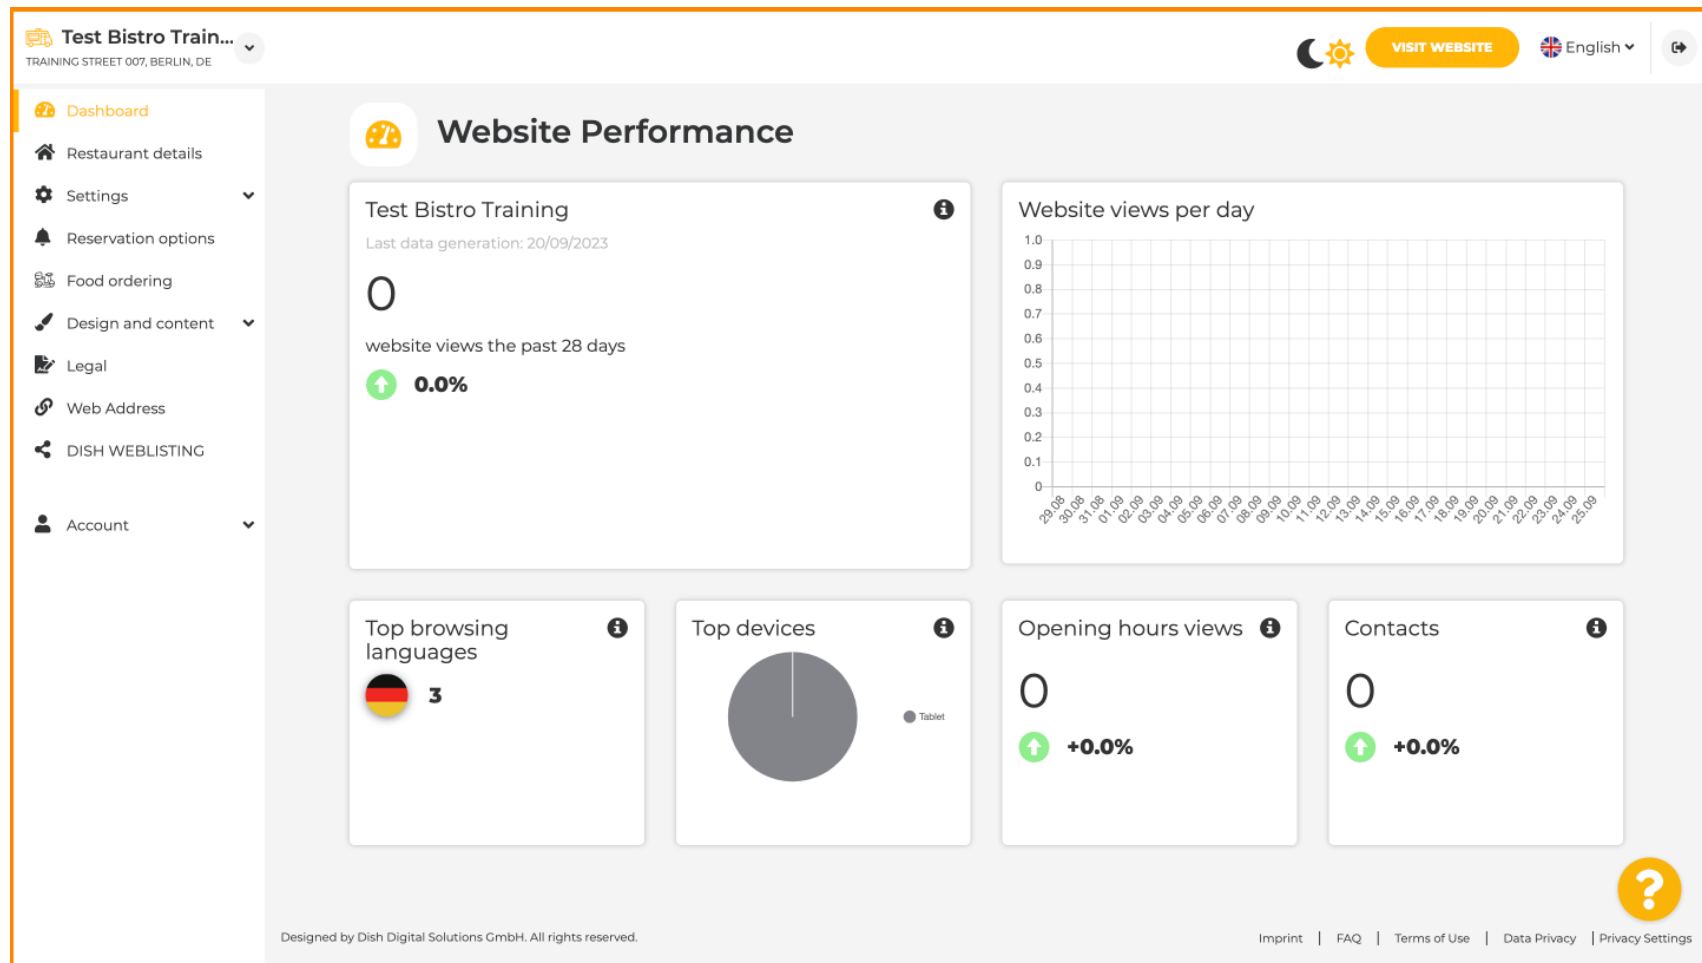

Az első lépés az, hogy jelentkezzen be **DISH webhelyfiókjába**. A rendszer automatikusan átirányítja az Irányítópultra.

Most kattintson **a D design és tartalom elemre** a menüben.

The screenshot shows a dashboard for 'Test Bistro Training' (TRAINING STREET 007, BERLIN, DE). The left sidebar menu includes: Dashboard, Restaurant details, Settings, Reservation options, Food ordering, **Design and content** (highlighted with an orange box), Legal, Web Address, DISH WEBLISTING, and Account. The main content area is titled 'Website Performance' and contains several widgets:

Válassza a **Tervezősablon lehetőséget** a sablon, a betűtípusok és webhelye egyéb tervezési szempontjainak módosításához.

The screenshot shows the 'Test Bistro Training' dashboard. The left sidebar menu includes: Dashboard, Restaurant details, Settings, Reservation options, Food ordering, Design and content (highlighted), Design Template (highlighted), Template customization, Gallery media, Description, Content, Section layout, Legal, Web Address, DISH WEBLISTING, and Account. The main content area is titled 'Website Performance' and contains several widgets: 'Test Bistro Training' (0 views, 0.0% change), 'Website views per day' (line chart), 'Top browsing languages' (3 views, Germany flag), 'Top devices' (Pie chart showing Tablet), 'Opening hours views' (0 views, +0.0% change), and 'Contacts' (0 views, +0.0% change). The footer includes 'Designed by Dish Digital Solutions GmbH. All rights reserved.' and links for Imprint, FAQ, Terms of Use, Data Privacy, and Privacy Settings.