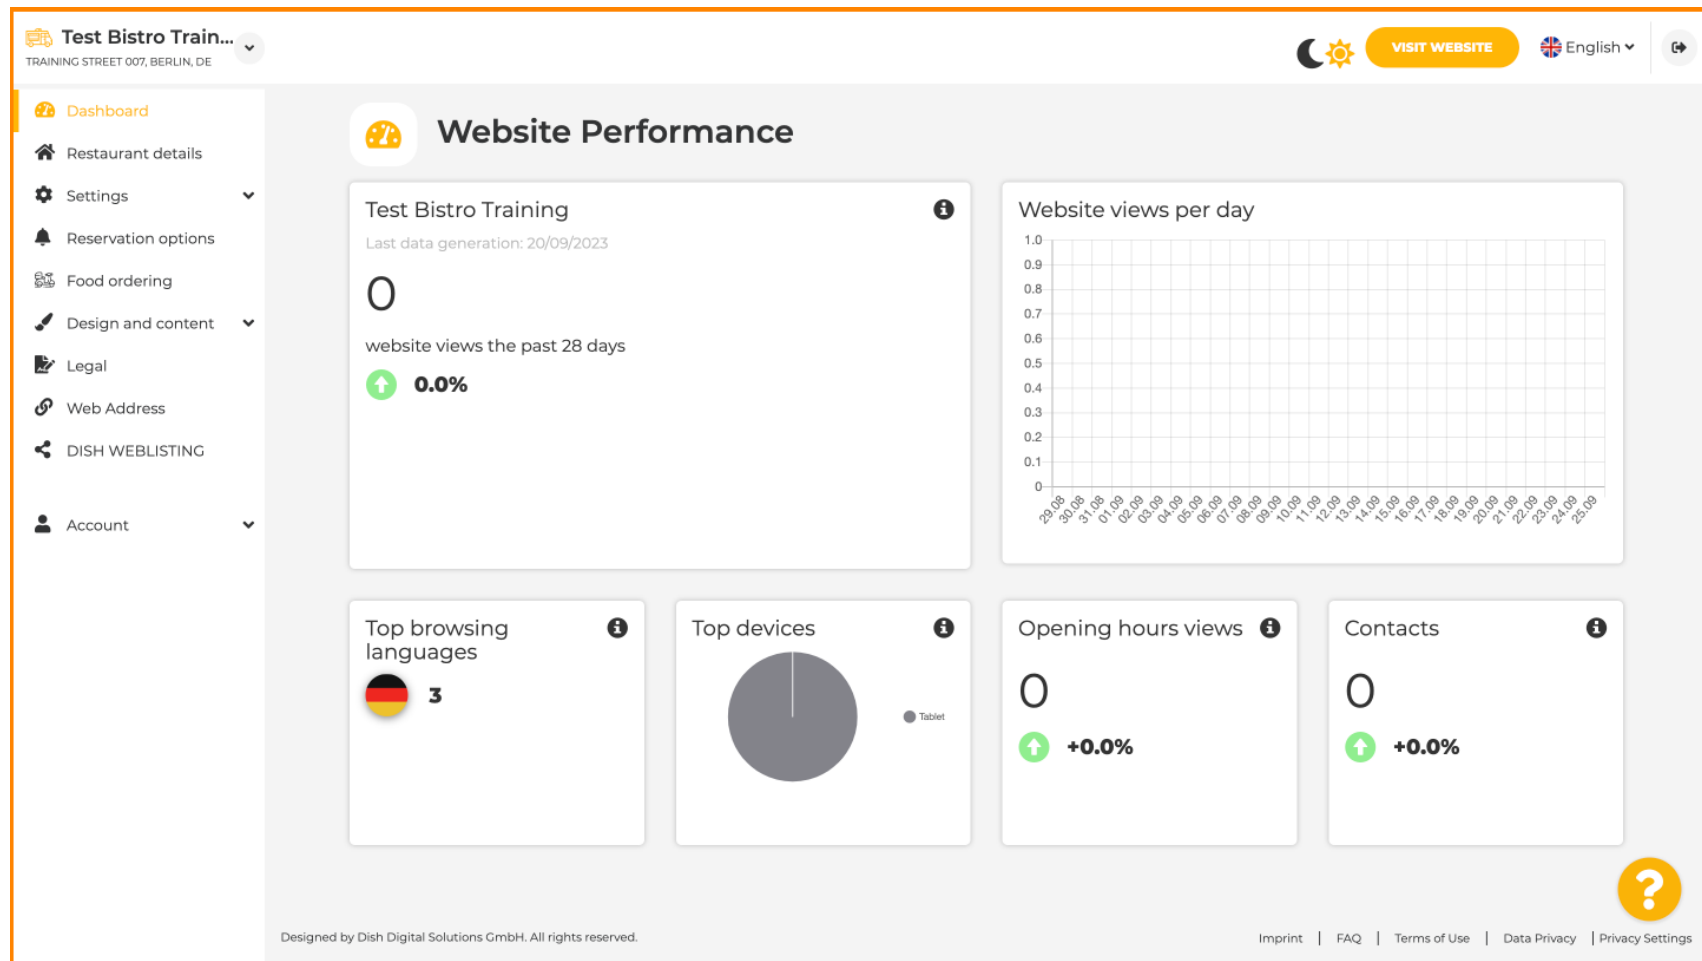

- 1 Pierwszym krokiem jest zalogowanie się na **konto w witrynie DISH**. Zostaniesz automatycznie przekierowany do swojego DASHBOARDU.

Teraz kliknij **Design and content** w menu.

The screenshot shows a dashboard for 'Test Bistro Training' (TRAINING STREET 007, BERLIN, DE). The left sidebar menu includes: Dashboard, Restaurant details, Settings, Reservation options, Food ordering, **Design and content** (highlighted with an orange box), Legal, Web Address, DISH WEBLISTING, and Account. The main content area is titled 'Website Performance' and contains several widgets:

- Test Bistro Training**: Last data generation: 20/09/2023. Shows 0 website views the past 28 days with a +0.0% change.
- Website views per day**: A line chart showing 0 views per day from 29.08 to 26.09.
- Top browsing languages**: Shows 3 views from Germany.
- Top devices**: A pie chart showing 100% from Tablet.
- Opening hours views**: Shows 0 views with a +0.0% change.
- Contacts**: Shows 0 contacts with a +0.0% change.

Wybierz **Szablon projektu**, aby wprowadzić zmiany w szablonie i innych aspektach projektu swojej witryny.

The screenshot displays the management interface for a website project. On the left, a navigation sidebar lists various settings, with 'Design and content' expanded to show 'Design Template' as the selected option. The main area features a 'Website Performance' dashboard. It includes a large zero-value card for 'Test Bistro Training' with a 0.0% change indicator and a line chart for 'Website views per day'. Below this are four smaller widgets: 'Top browsing languages' showing 3 views for German, 'Top devices' showing a pie chart for Tablet, 'Opening hours views' showing 0 with a +0.0% change, and 'Contacts' showing 0 with a +0.0% change. The footer contains copyright information and links to legal documents.