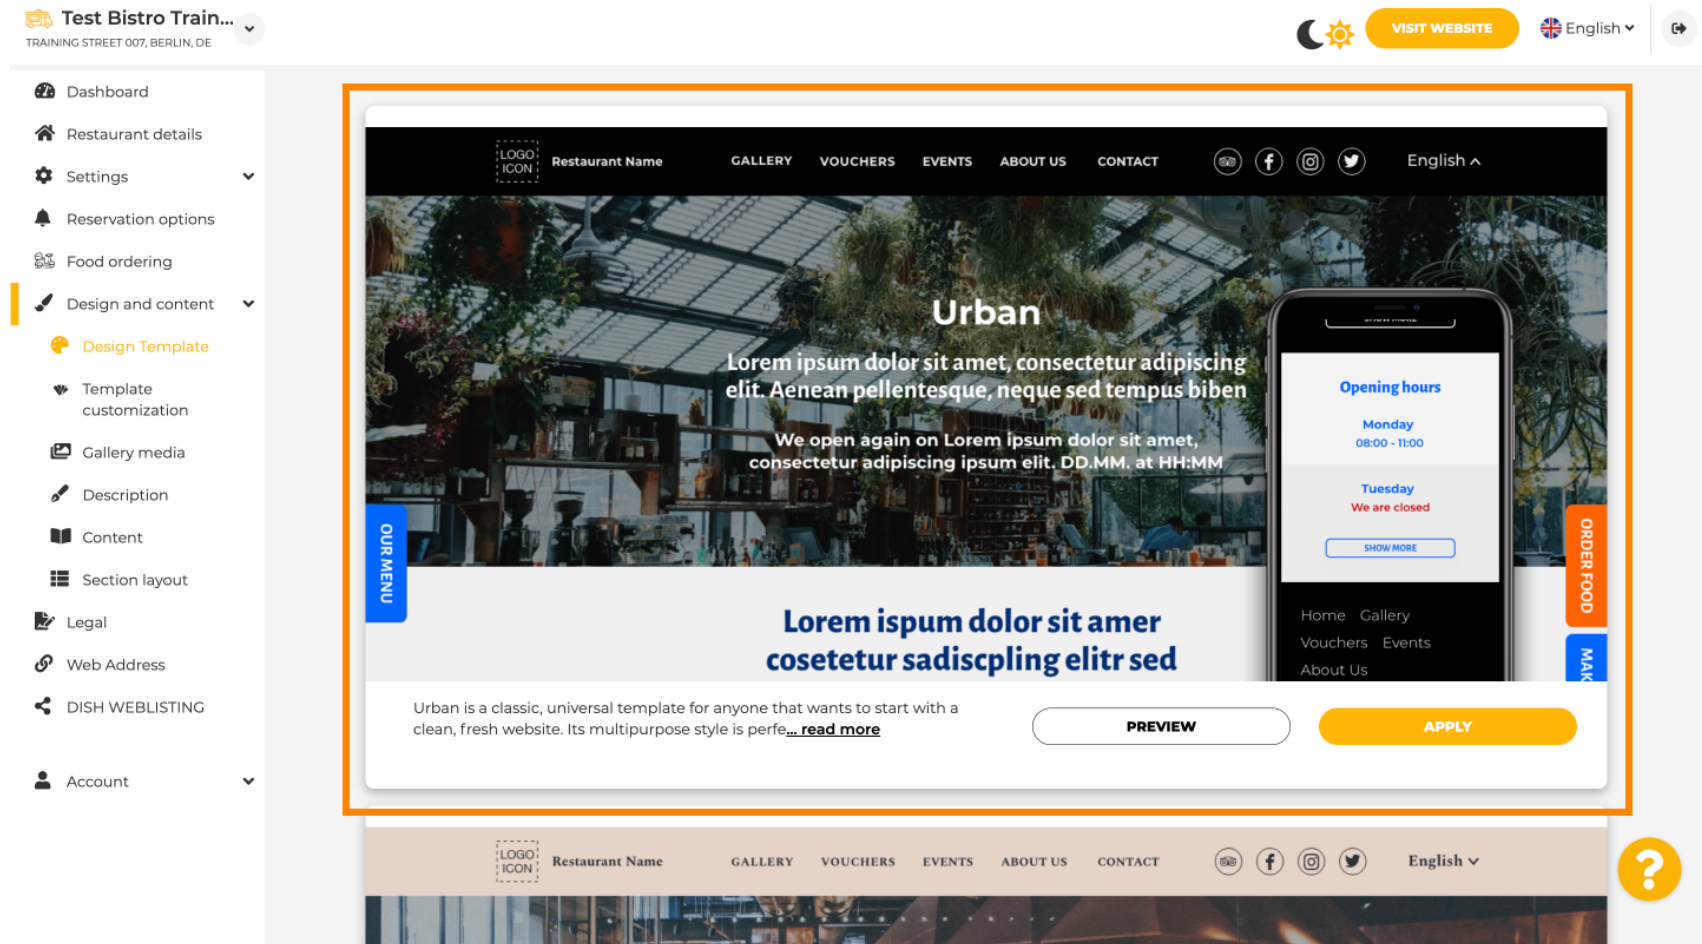

- Zobaczysz przegląd wszystkich szablonów projektów dostępnych w witrynie DISH. **Przewiń w dół**, aby zobaczyć wszystkie szablony. **Uwaga: bieżący szablon projektu jest podświetlony na żółto.**