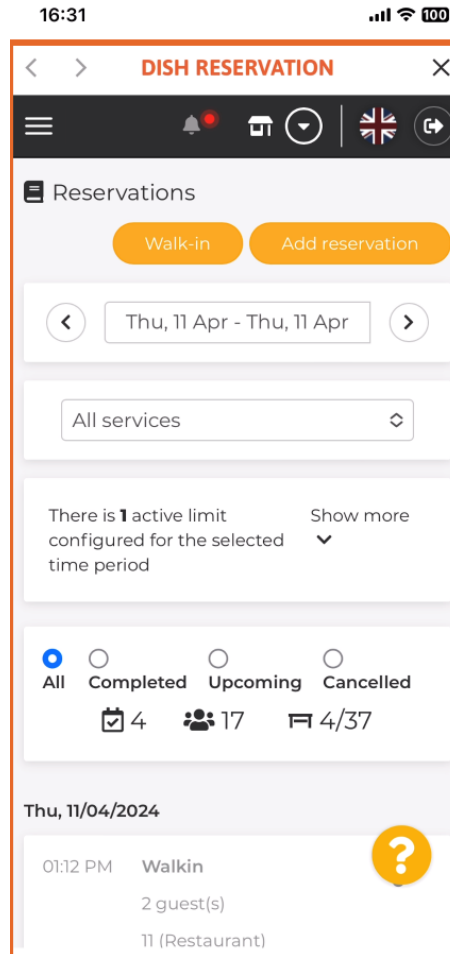

Welcome to the DISH mobile app tutorial on how to access your tools' dashboard with your mobile device.

Start by opening the **DISH mobile app** on your device.

- 1 You are now in the dashboard of your business. Here, you can access each tool by using the corresponding **arrow icon** next to the desired tool's name.

 You then will be directed to the tool's dashboard you selected.

 That's it. You now know how to access your tools' dashboard through the DISH mobile app.

Scan to go to the interactive player