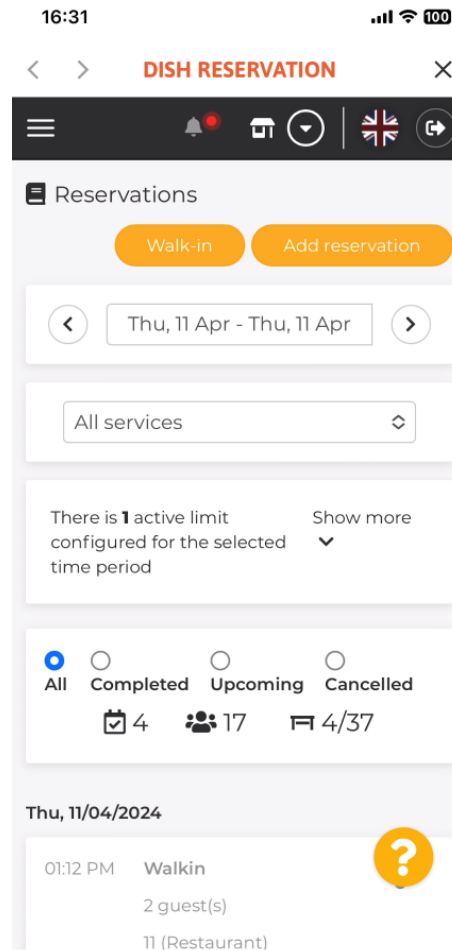

Welcome to the DISH mobile app tutorial on how to access your tools' dashboard with your mobile device.

Start by opening the **DISH mobile app** on your device.

- 1 You are now in the dashboard of your business. Here, you can access each tool by using the corresponding **arrow icon** next to the desired tool's name.

 You then will be directed to the tool's dashboard you selected.

 That's it. You now know how to access your tools' dashboard through the DISH mobile app.

Scan to go to the interactive player