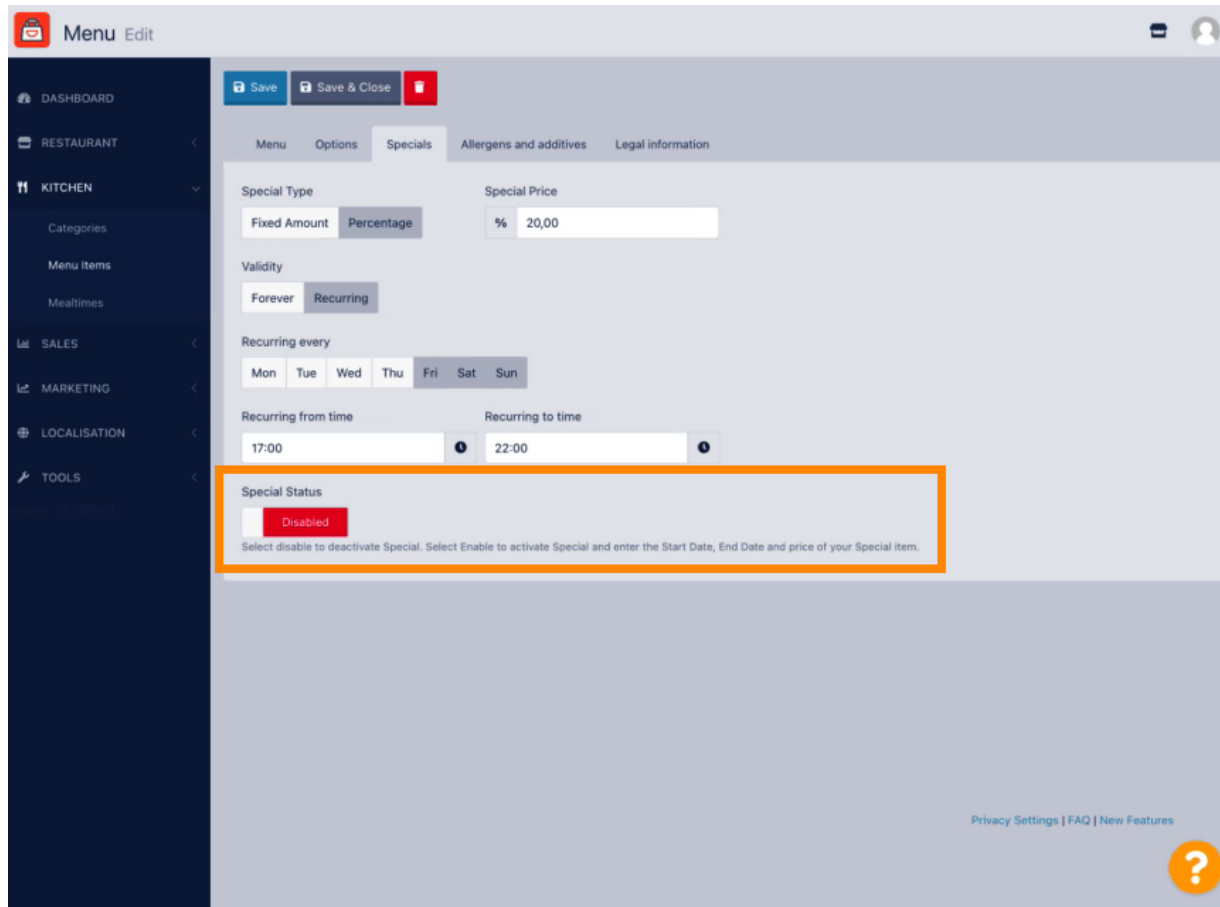

Aby aktywować zniżkę, należy włączyć przełącznik.